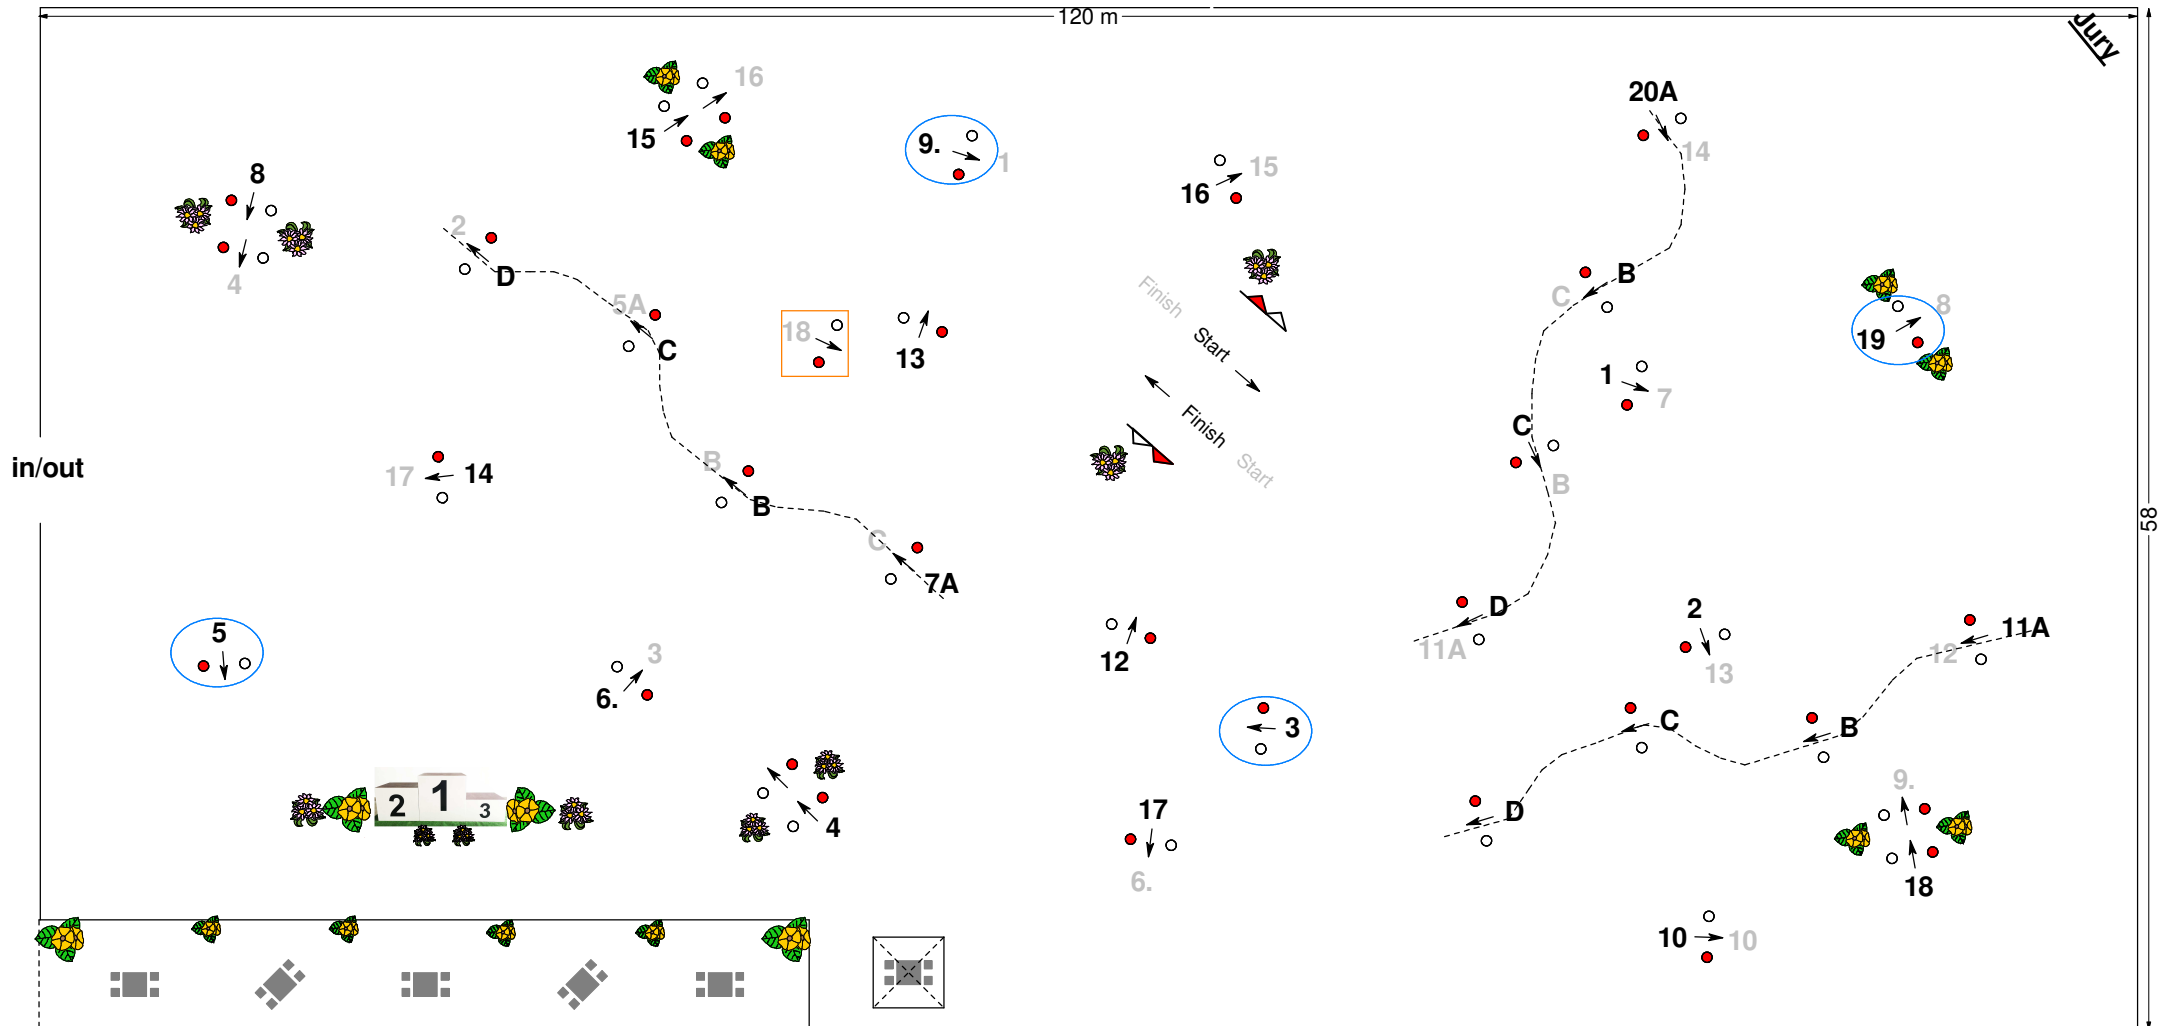

## Competition "Cones Driving"

<b>Comp.-No.:</b> Single Horse	<b>Cones Width:</b> 160 cm	-5 cm
<b>Art. of the FEI Rules:</b> Art. 970 to 976	<b>Type of Comp.:</b> Art. 971.1.1	= only for Para Driving
<b>Obstacle:</b> 1 - 20	<b>Speed:</b> 250 m/Min.	<b>Time allowed:</b> 180 Sek.
	<b>Time limit:</b> 360 Sek.	<b>Start:</b> 2nd Sep. 2018 08:00 - H1 (nrs. 83 - 21) 15:00 - H1 (nrs. 20 - 1)

- The Numbers with blue circle for Para Driving  
- The Numbers without blue circle for Single Horse