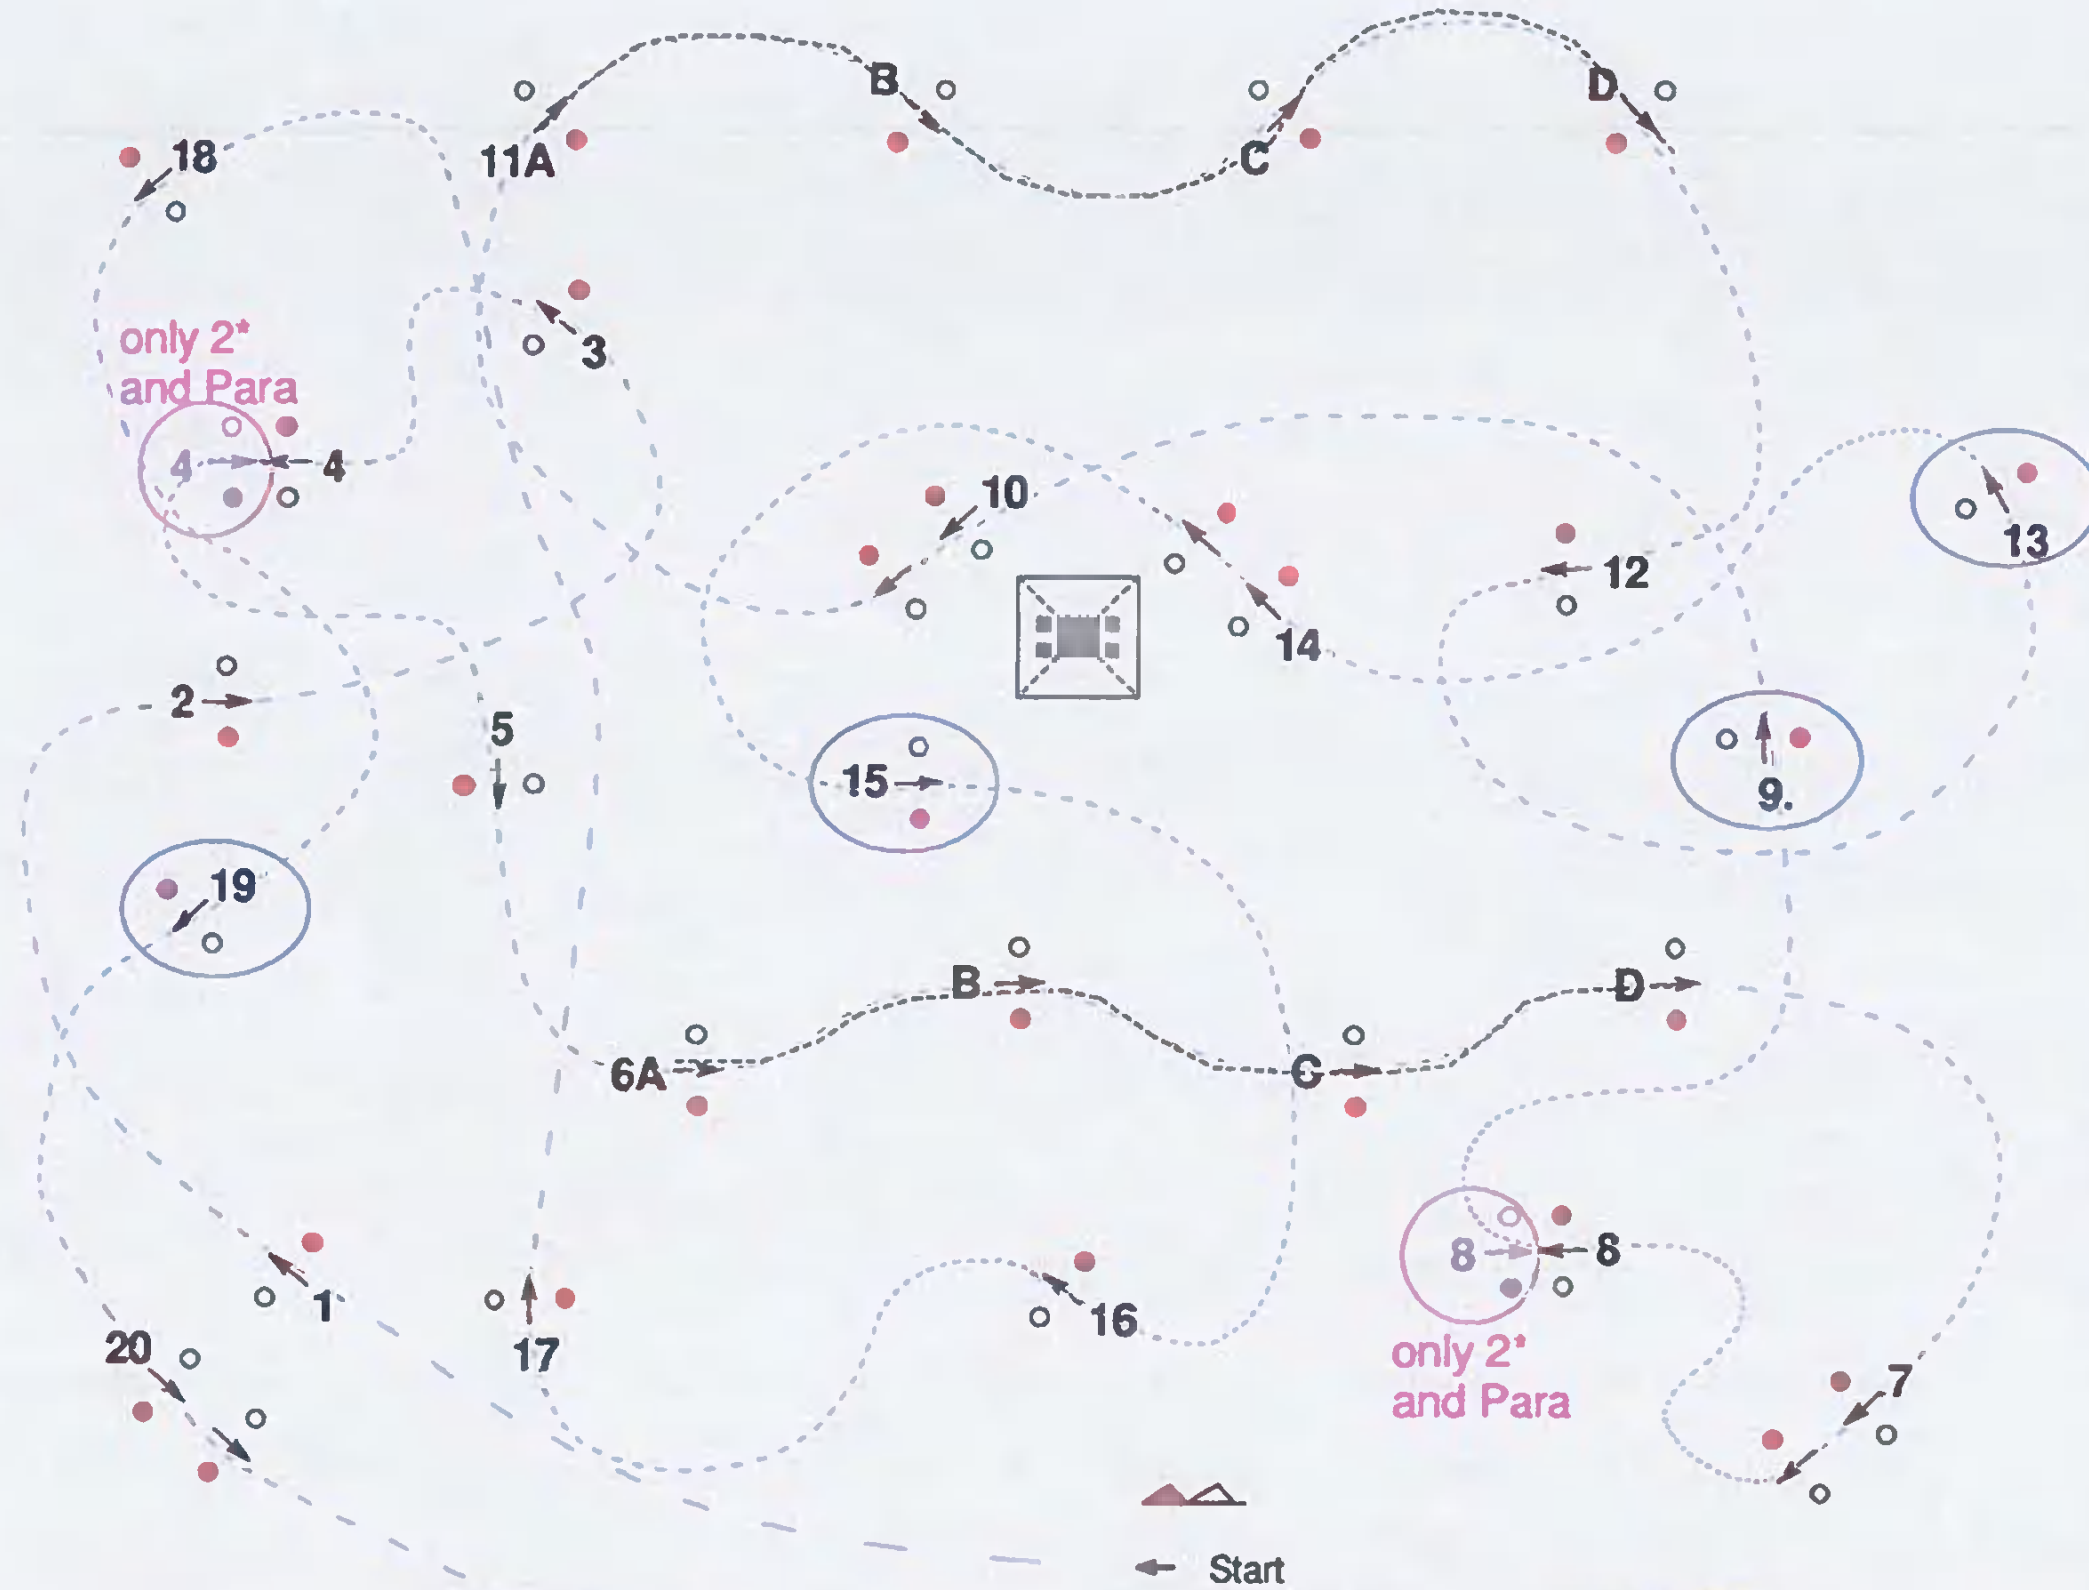

Hippiisch Centrum Exloo

Cones Driving Competition

Course Designer
Adjan Katsenjan

Art. of FEI Rules: Art. 970 to 976

Type of Comp.: Art. 976

Obstacle: 1 - 20

Pony Pair, 3*

Face: 160 cm ○ = - 5 cm

Length: 650 m

Speed: 250 m/Min.

Time allowed: 156 Sek.

Time limit: 312 Sek.

Horses Pair, 3*

Face: 170 cm ○ = - 5 cm

Length: 650 m

Speed: 250 m/Min.

Time allowed: 156 Sek.

Time limit: 312 Sek.

Handwritten signature

in/out

75 m

Start

Finish

Handwritten signature

60 m