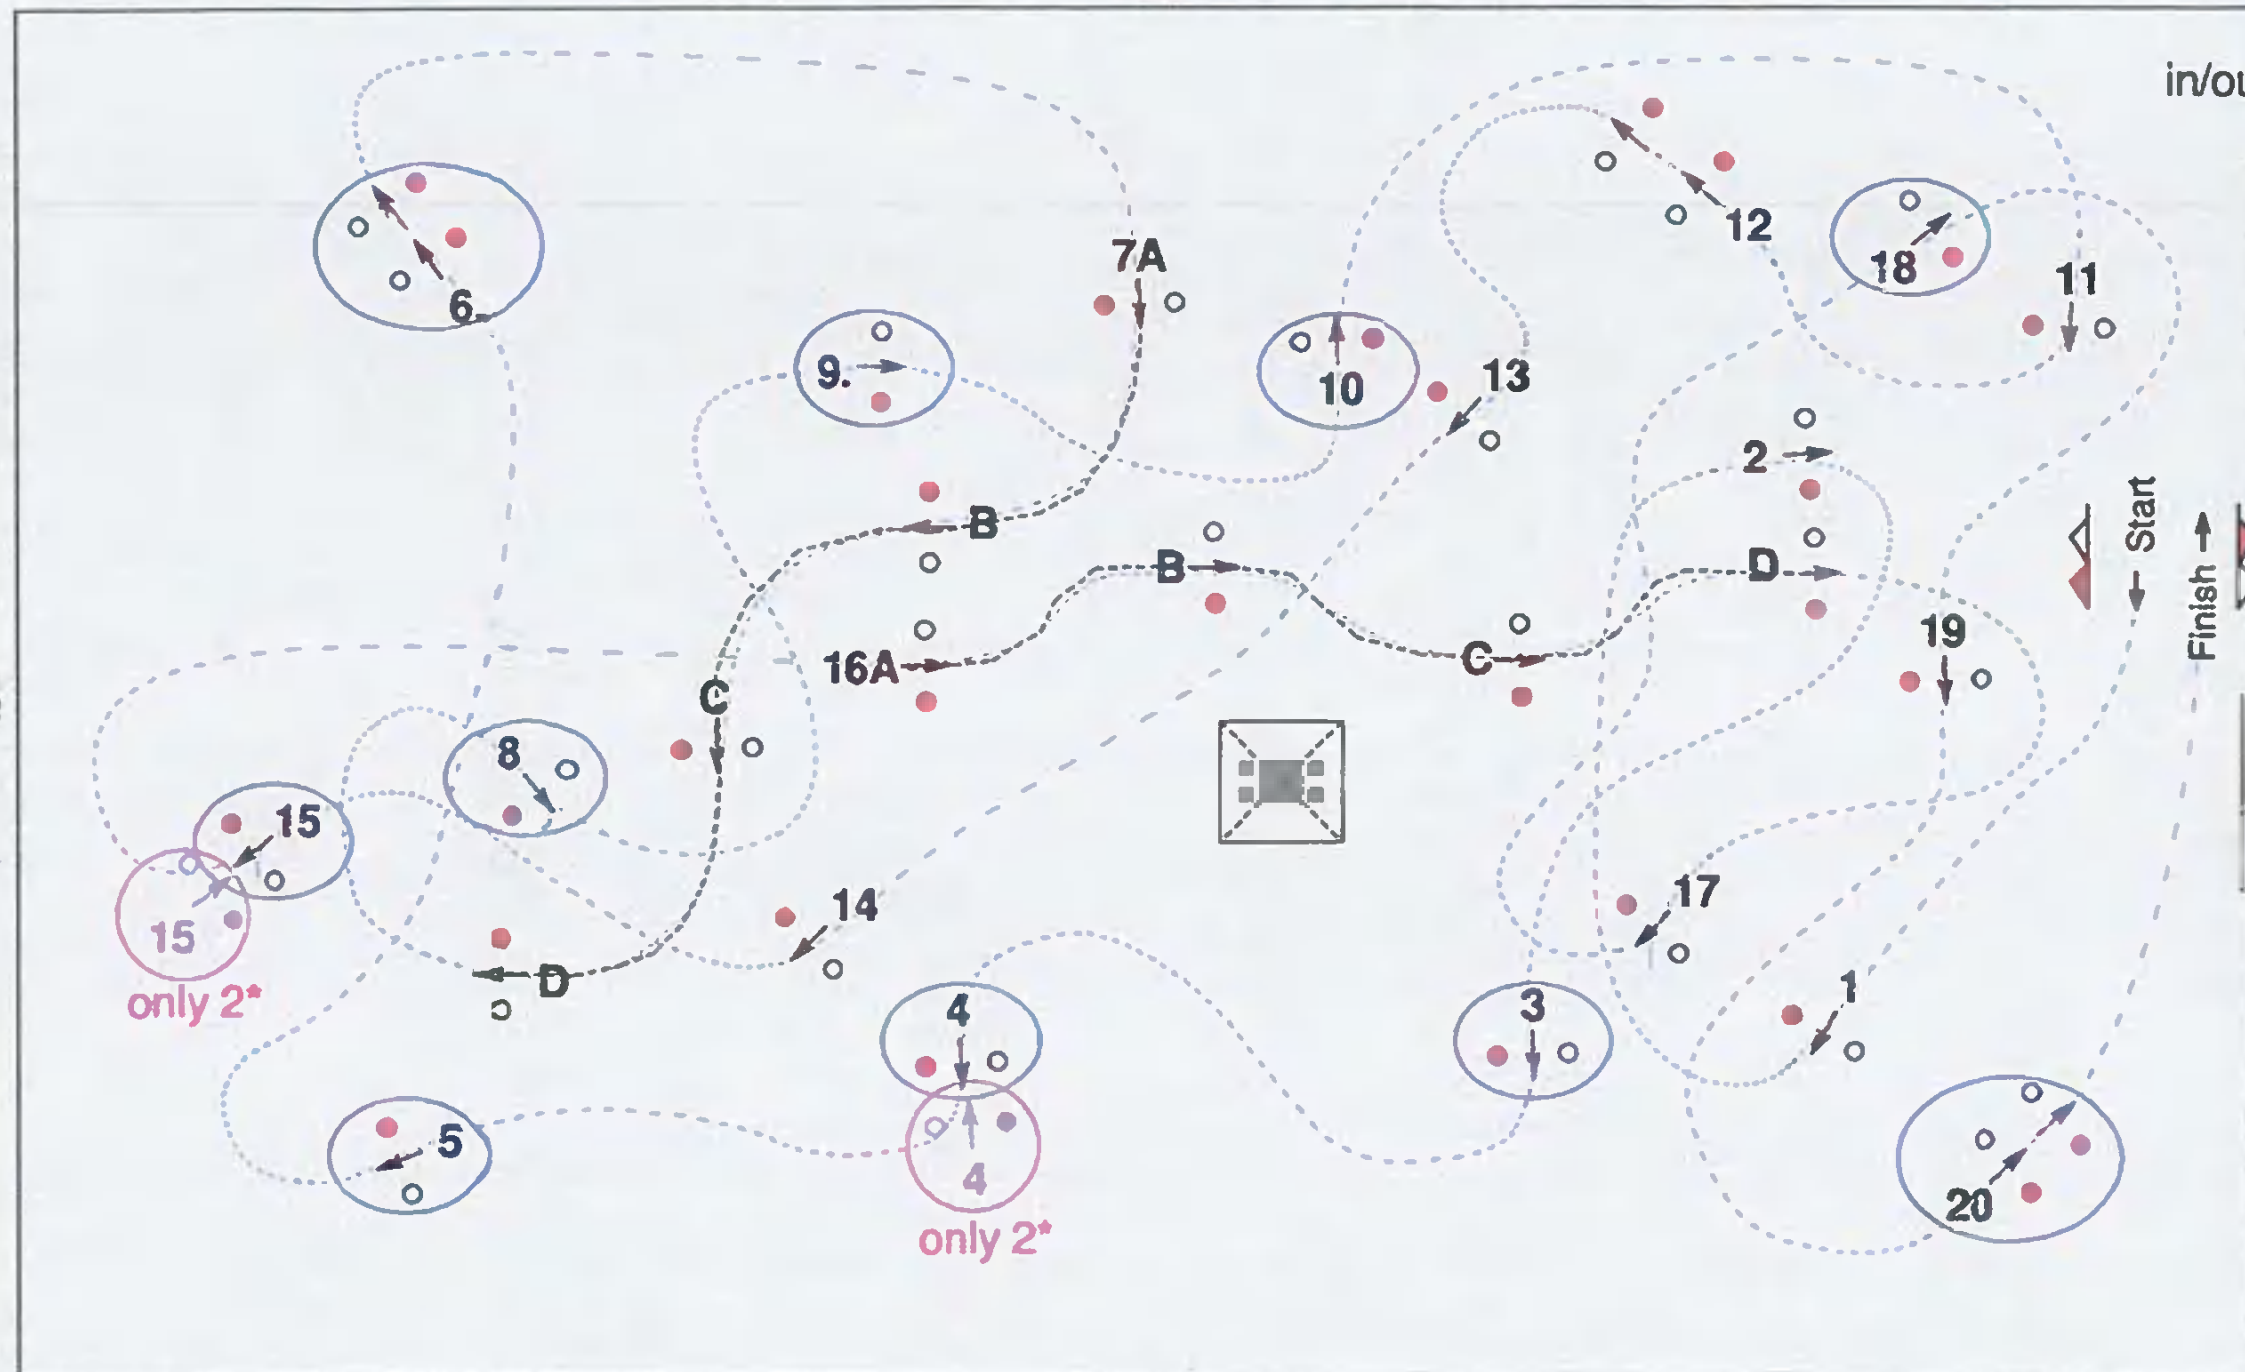

75 m

in/out

Hippisch Centrum Exloo

Cones Driving Competition

an Arjan Krijnen

Art. of FEI Rules: Art. 970 to 976

Type of Comp.: Art. 976

Obstacle: 1 - 20

Pony Single, 3*

Face: 160 cm ○ = - 5 cm

Length: 640 m

Speed: 260 m/Min.

Time allowed: 148 Sek.

Time limit: 296 Sek.

Horse Single, 3*

Face: 160 cm ○ = - 5 cm

Length: 640 m

Speed: 250 m/Min.

Time allowed: 154 Sek.

Time limit: 308 Sek.

Jury

45 m