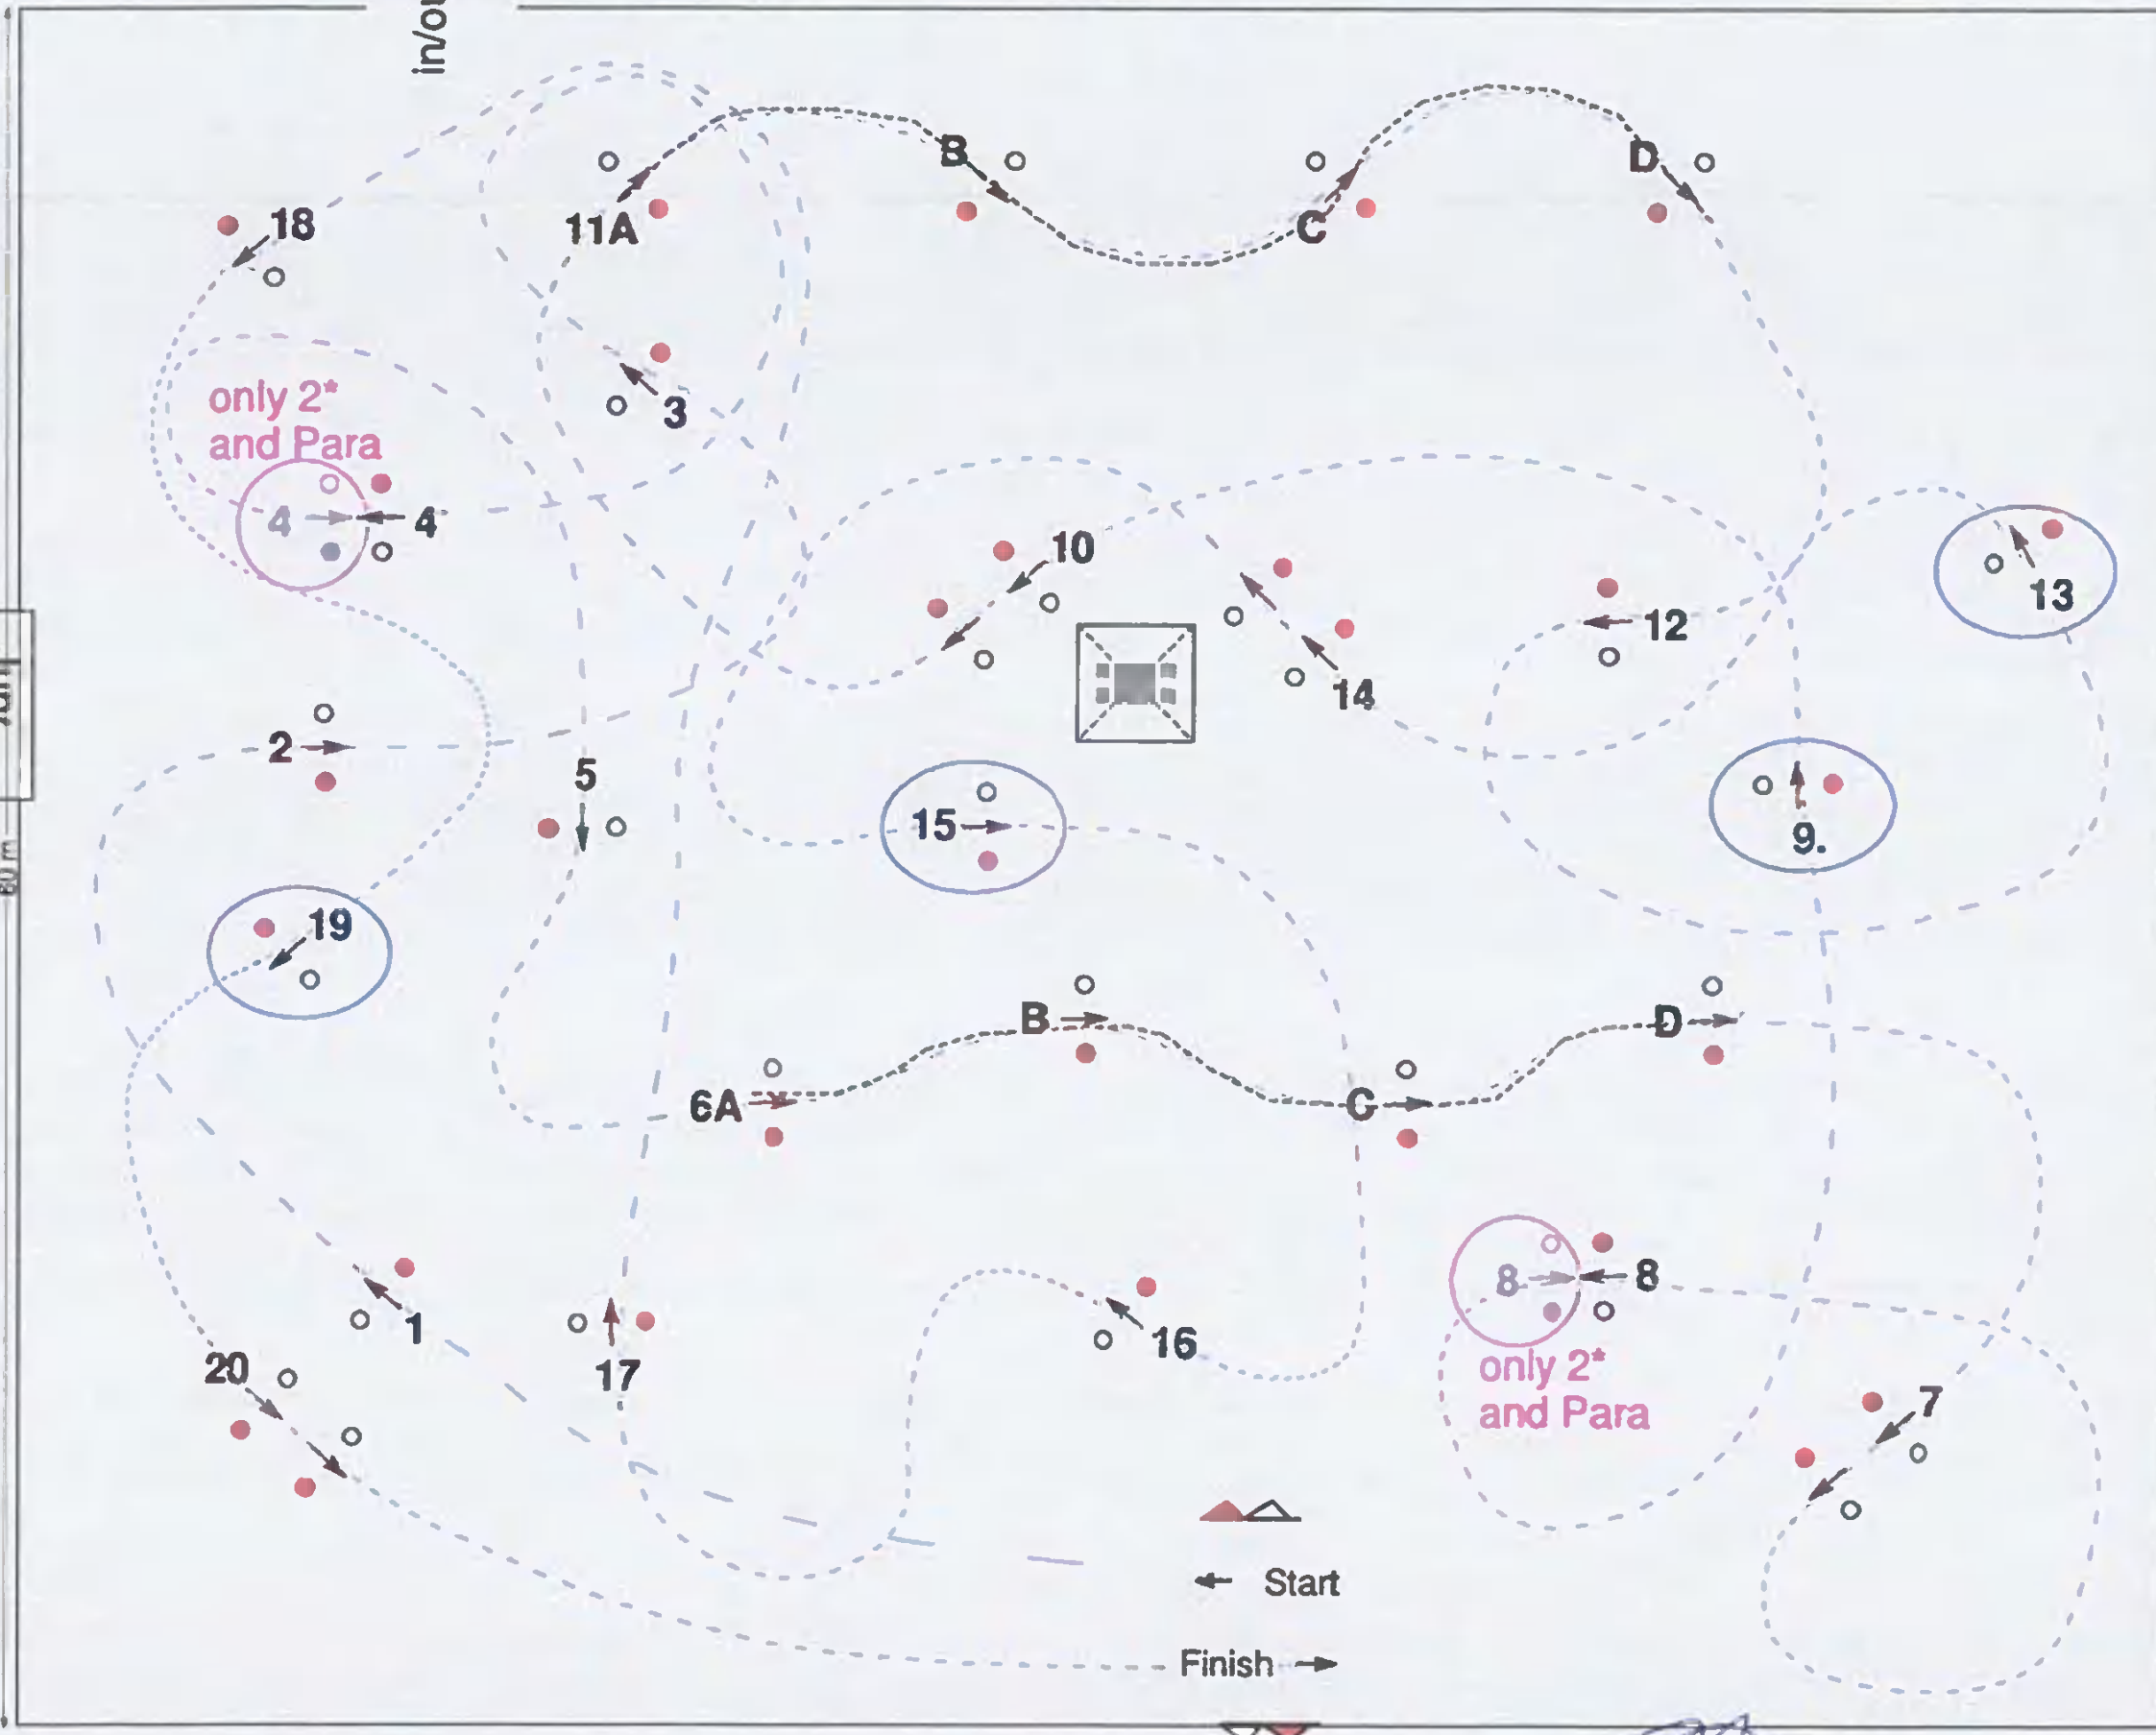

Time allowed: 188 Sek.

Time limit: 376 Sek.

[Handwritten signature]

in/out

75 m

Junp
60 m

Start

Finish