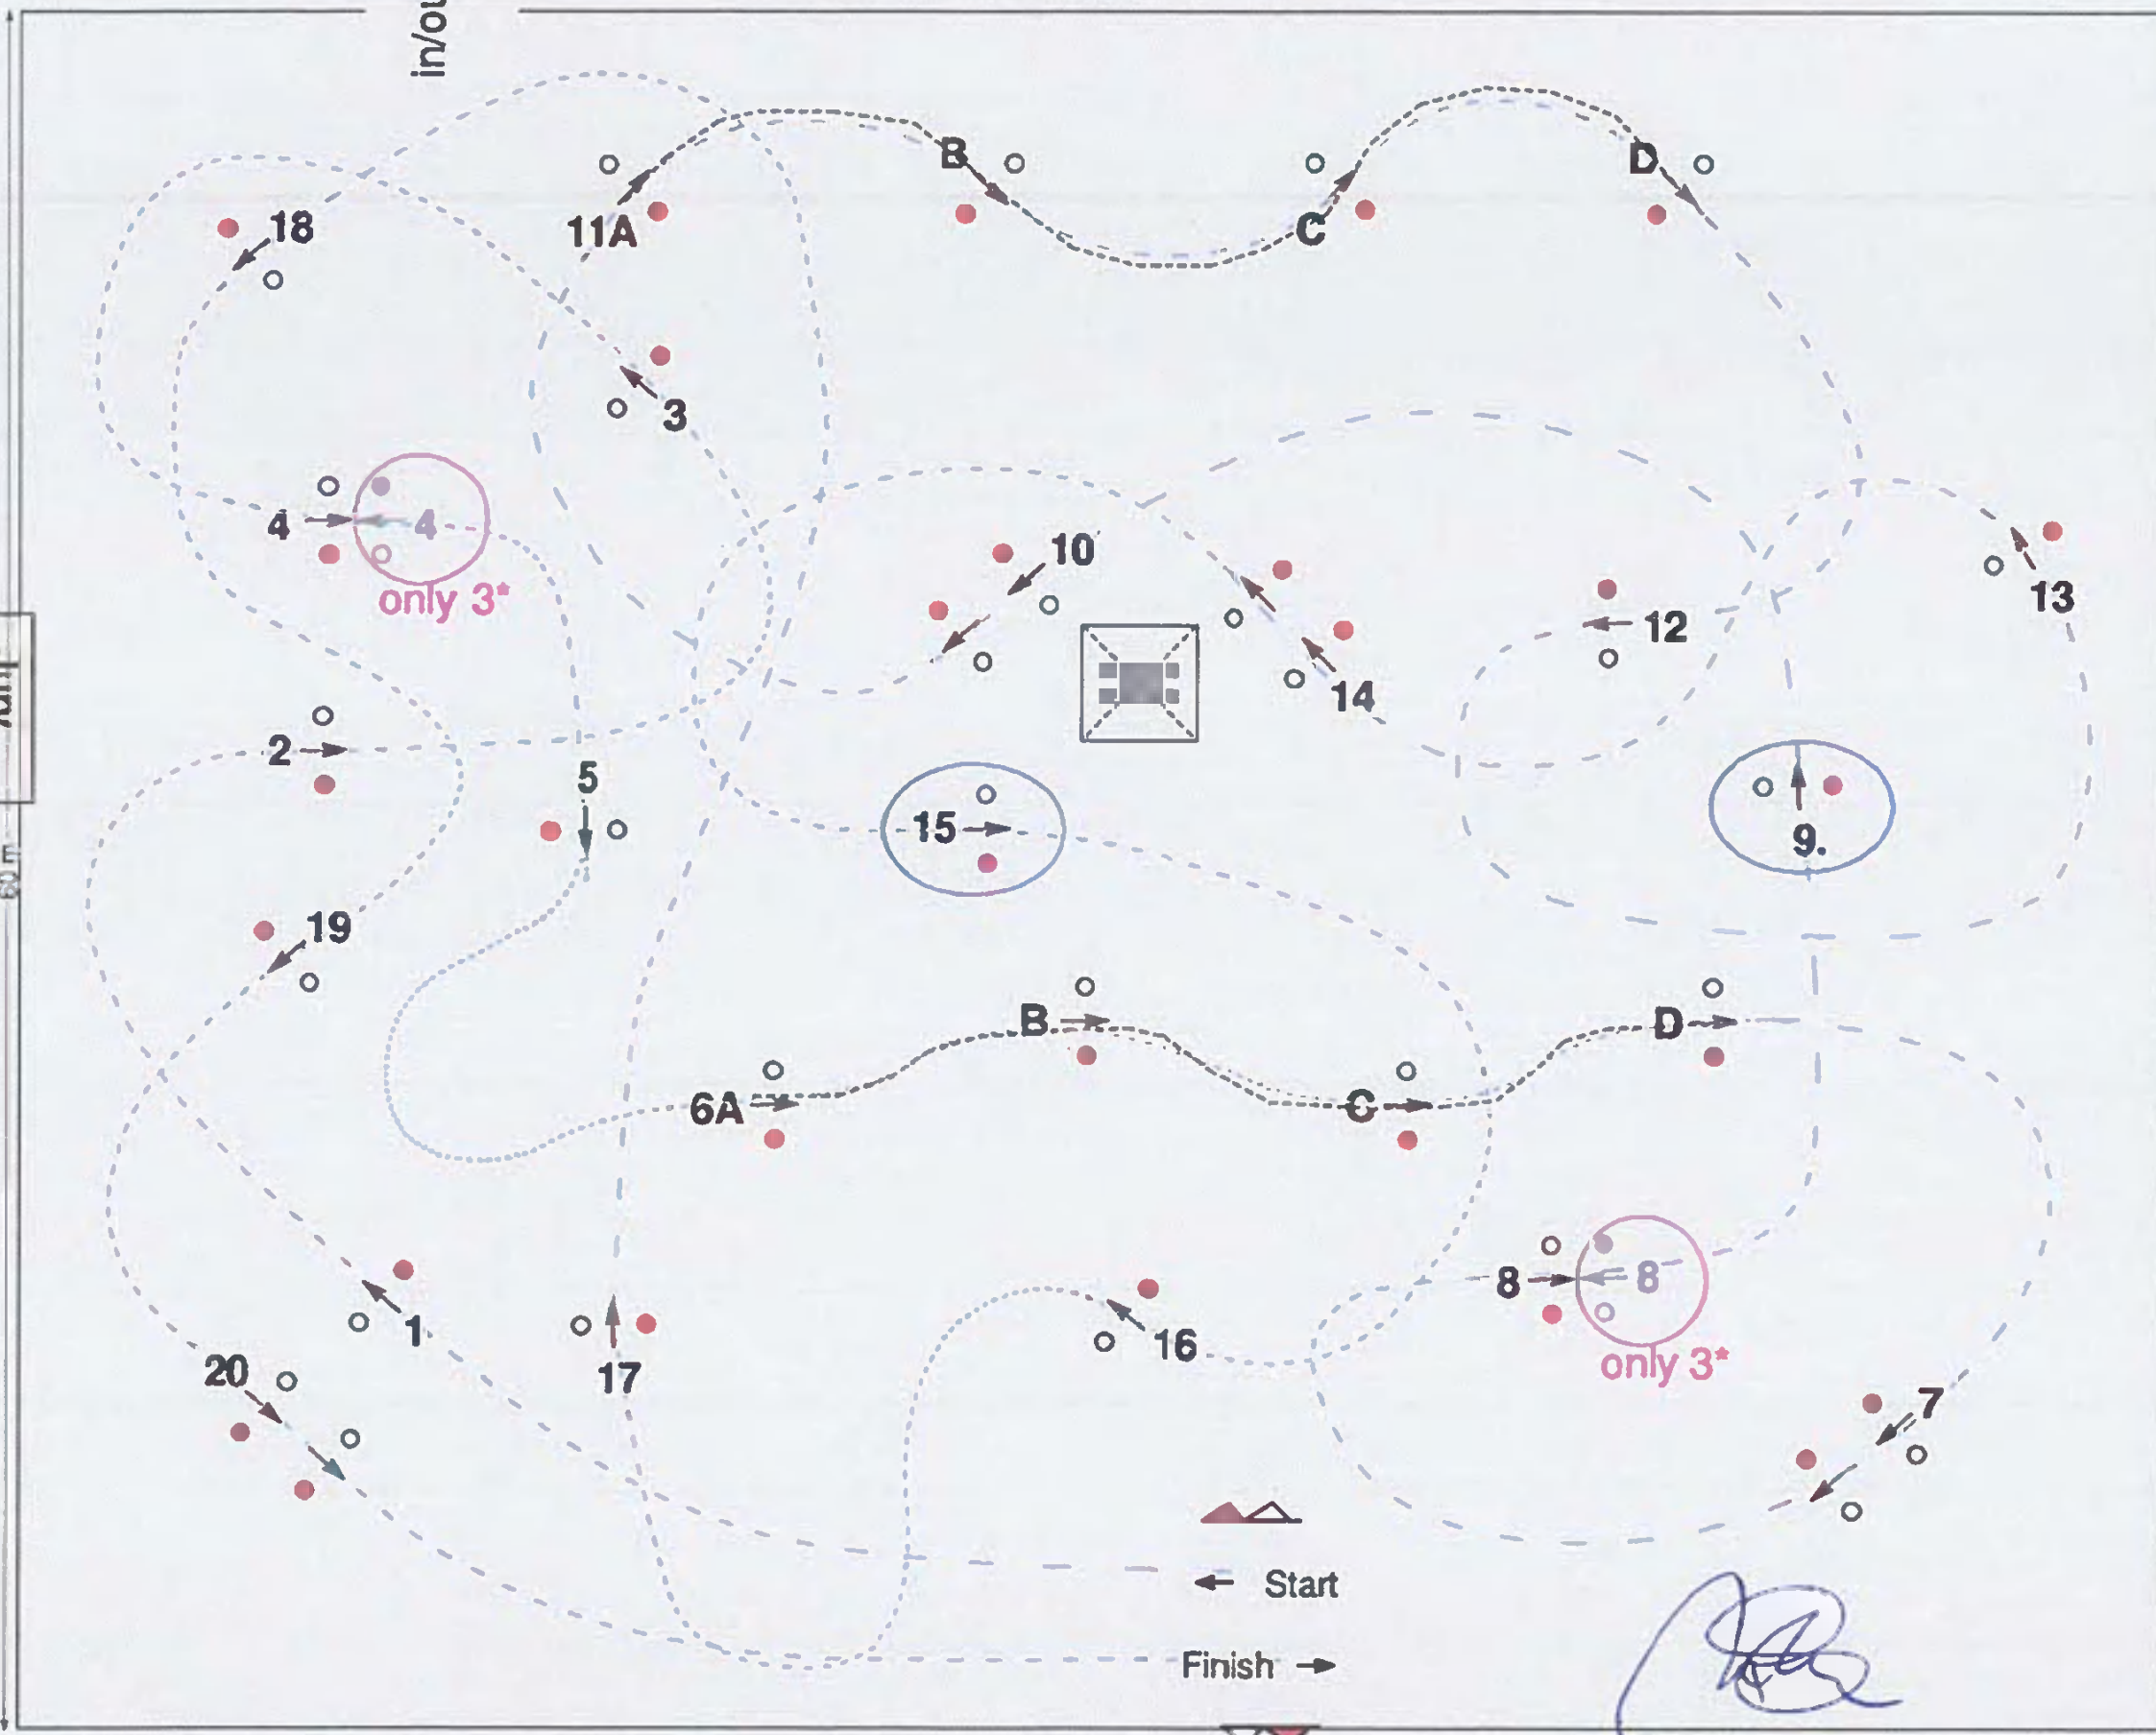

Hippisch Centrum Exloo

Cones Driving Competition

Course Designer Adjan Kleinjan

Art. of FEI Rules: Art. 970 to 976

Type of Comp.: Art. 976

Obstacle: 1 - 20

Pony Four in Hand, 2*

Face: 160 cm ○ = - 5 cm

Length: 700 m

Speed: 240 m/Min.

Time allowed: 175 Sek.

Time limit: 350 Sek.

Horses Four in Hand, 2*

Face: 185 cm ○ = - 5 cm

Length: 750 m

Speed: 240 m/Min.

Time allowed: 188 Sek.

Time limit: 376 Sek.

Handwritten signature

in/out

75 m

Jury
60 m

Start

Finish

Handwritten signature