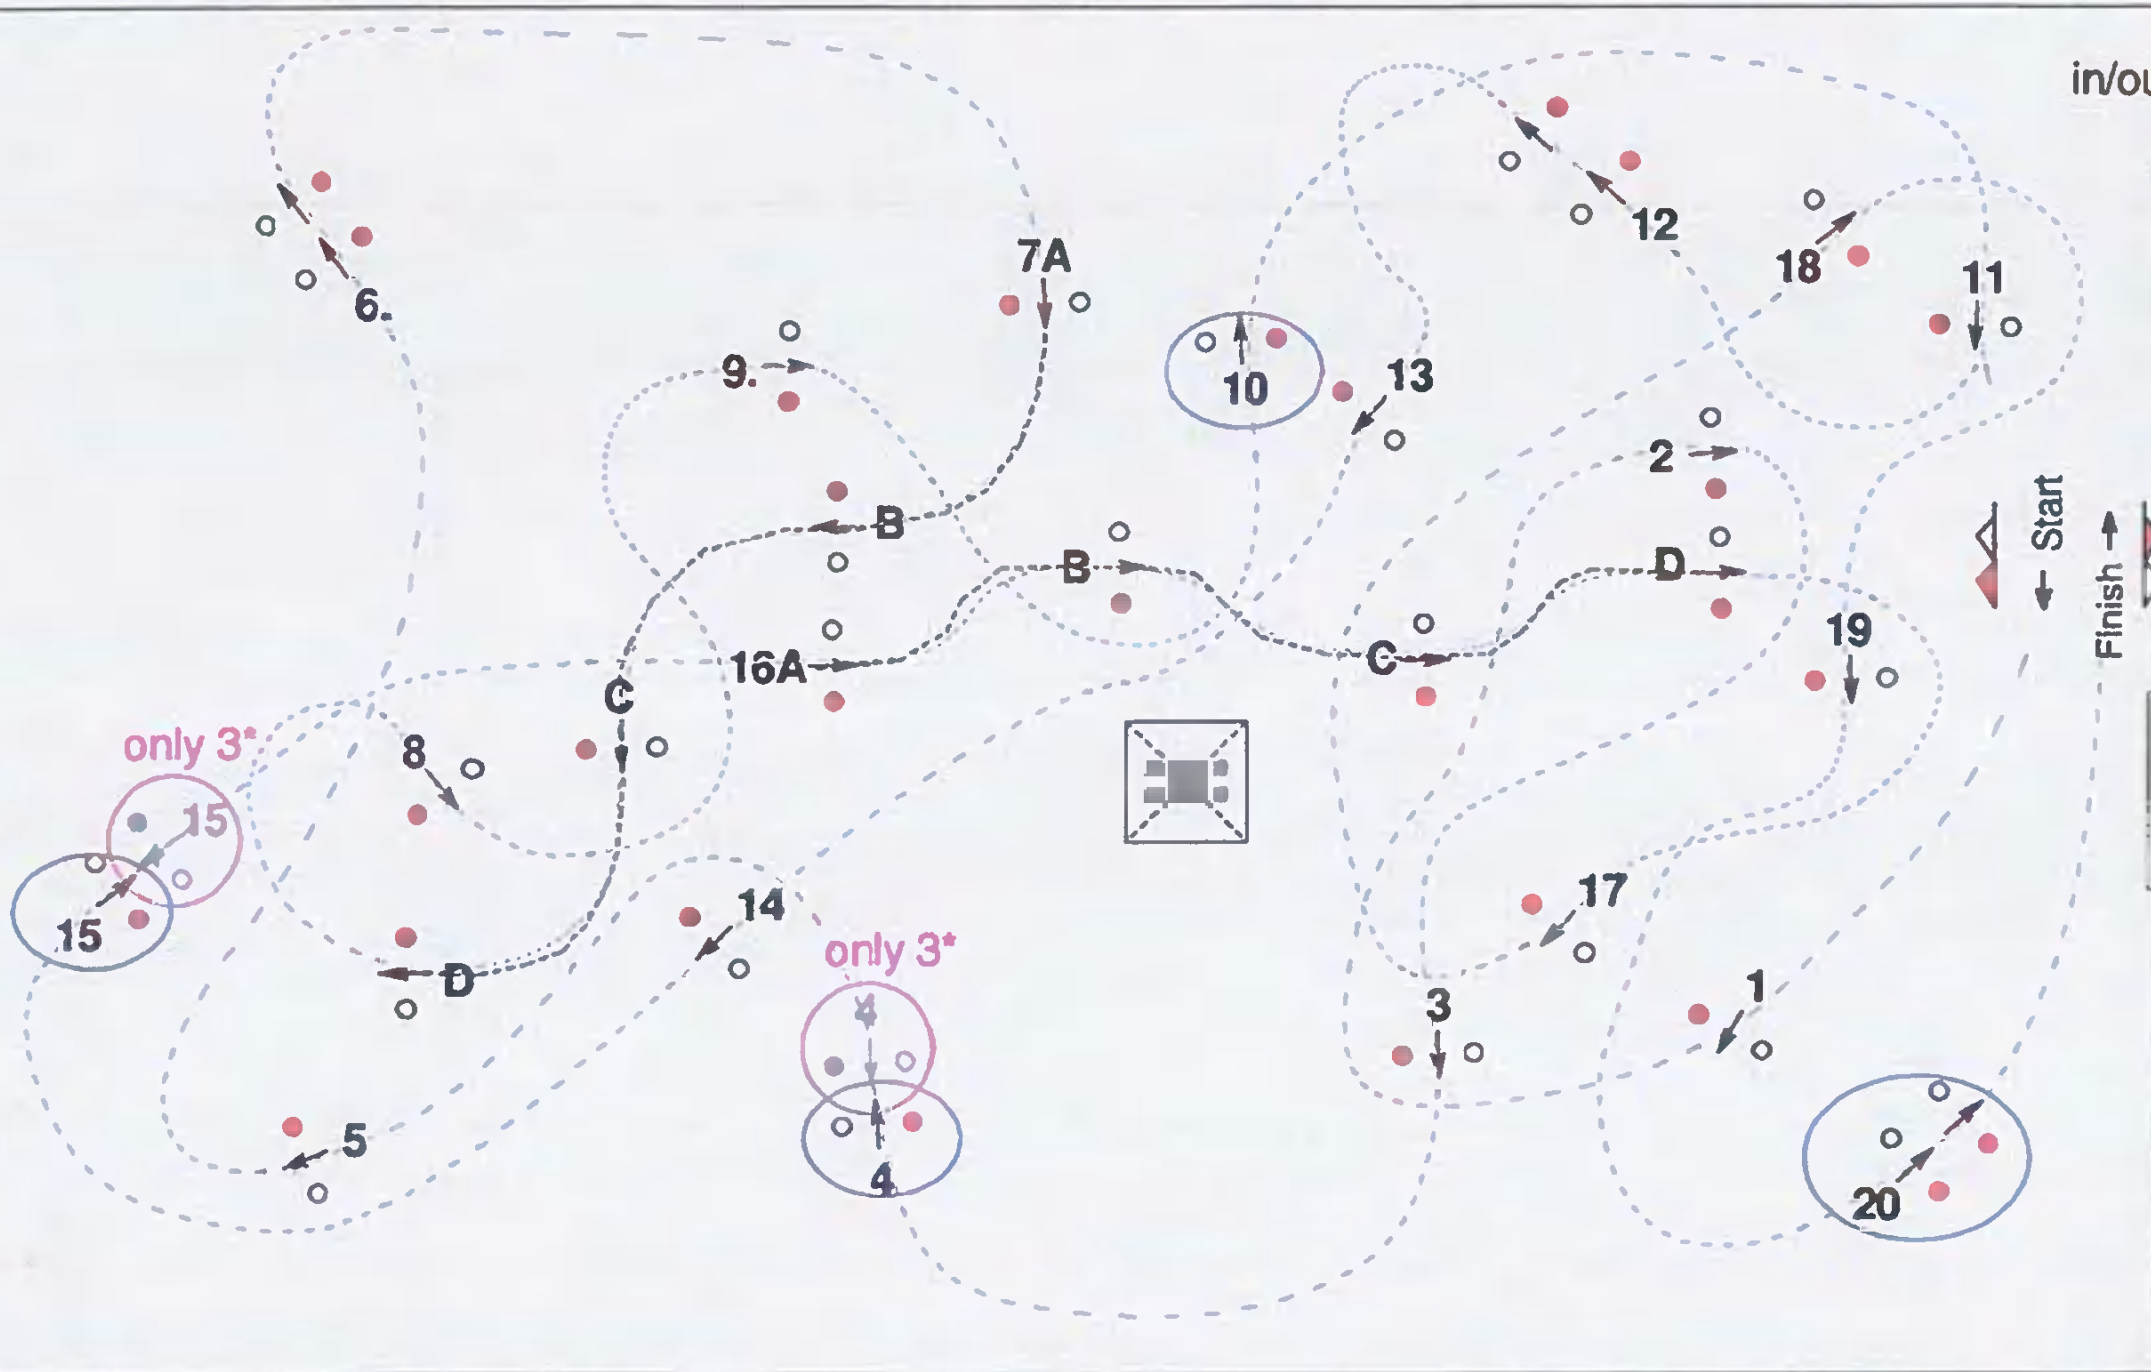

75 m

in/out

Hippisch Centrum Exloo

Cones Driving Competition

Course Designer: Jozef Malsbroek, An Arjan Kleijne

Art. of FEI Rules: Art. 970 to 976

Type of Comp.: Art. 976

Obstacle: 1 - 20

Pony Single, 2*

Face: 160 cm ○ = - 5 cm

Length: 660 m

Speed: 260 m/Min.

Time allowed: 153 Sek.

Time limit: 306 Sek.

Horse Single, 2*

Face: 160 cm ○ = - 5 cm

Length: 660 m

Speed: 250 m/Min.

Time allowed: 159 Sek.

Time limit: 318 Sek.

Jury