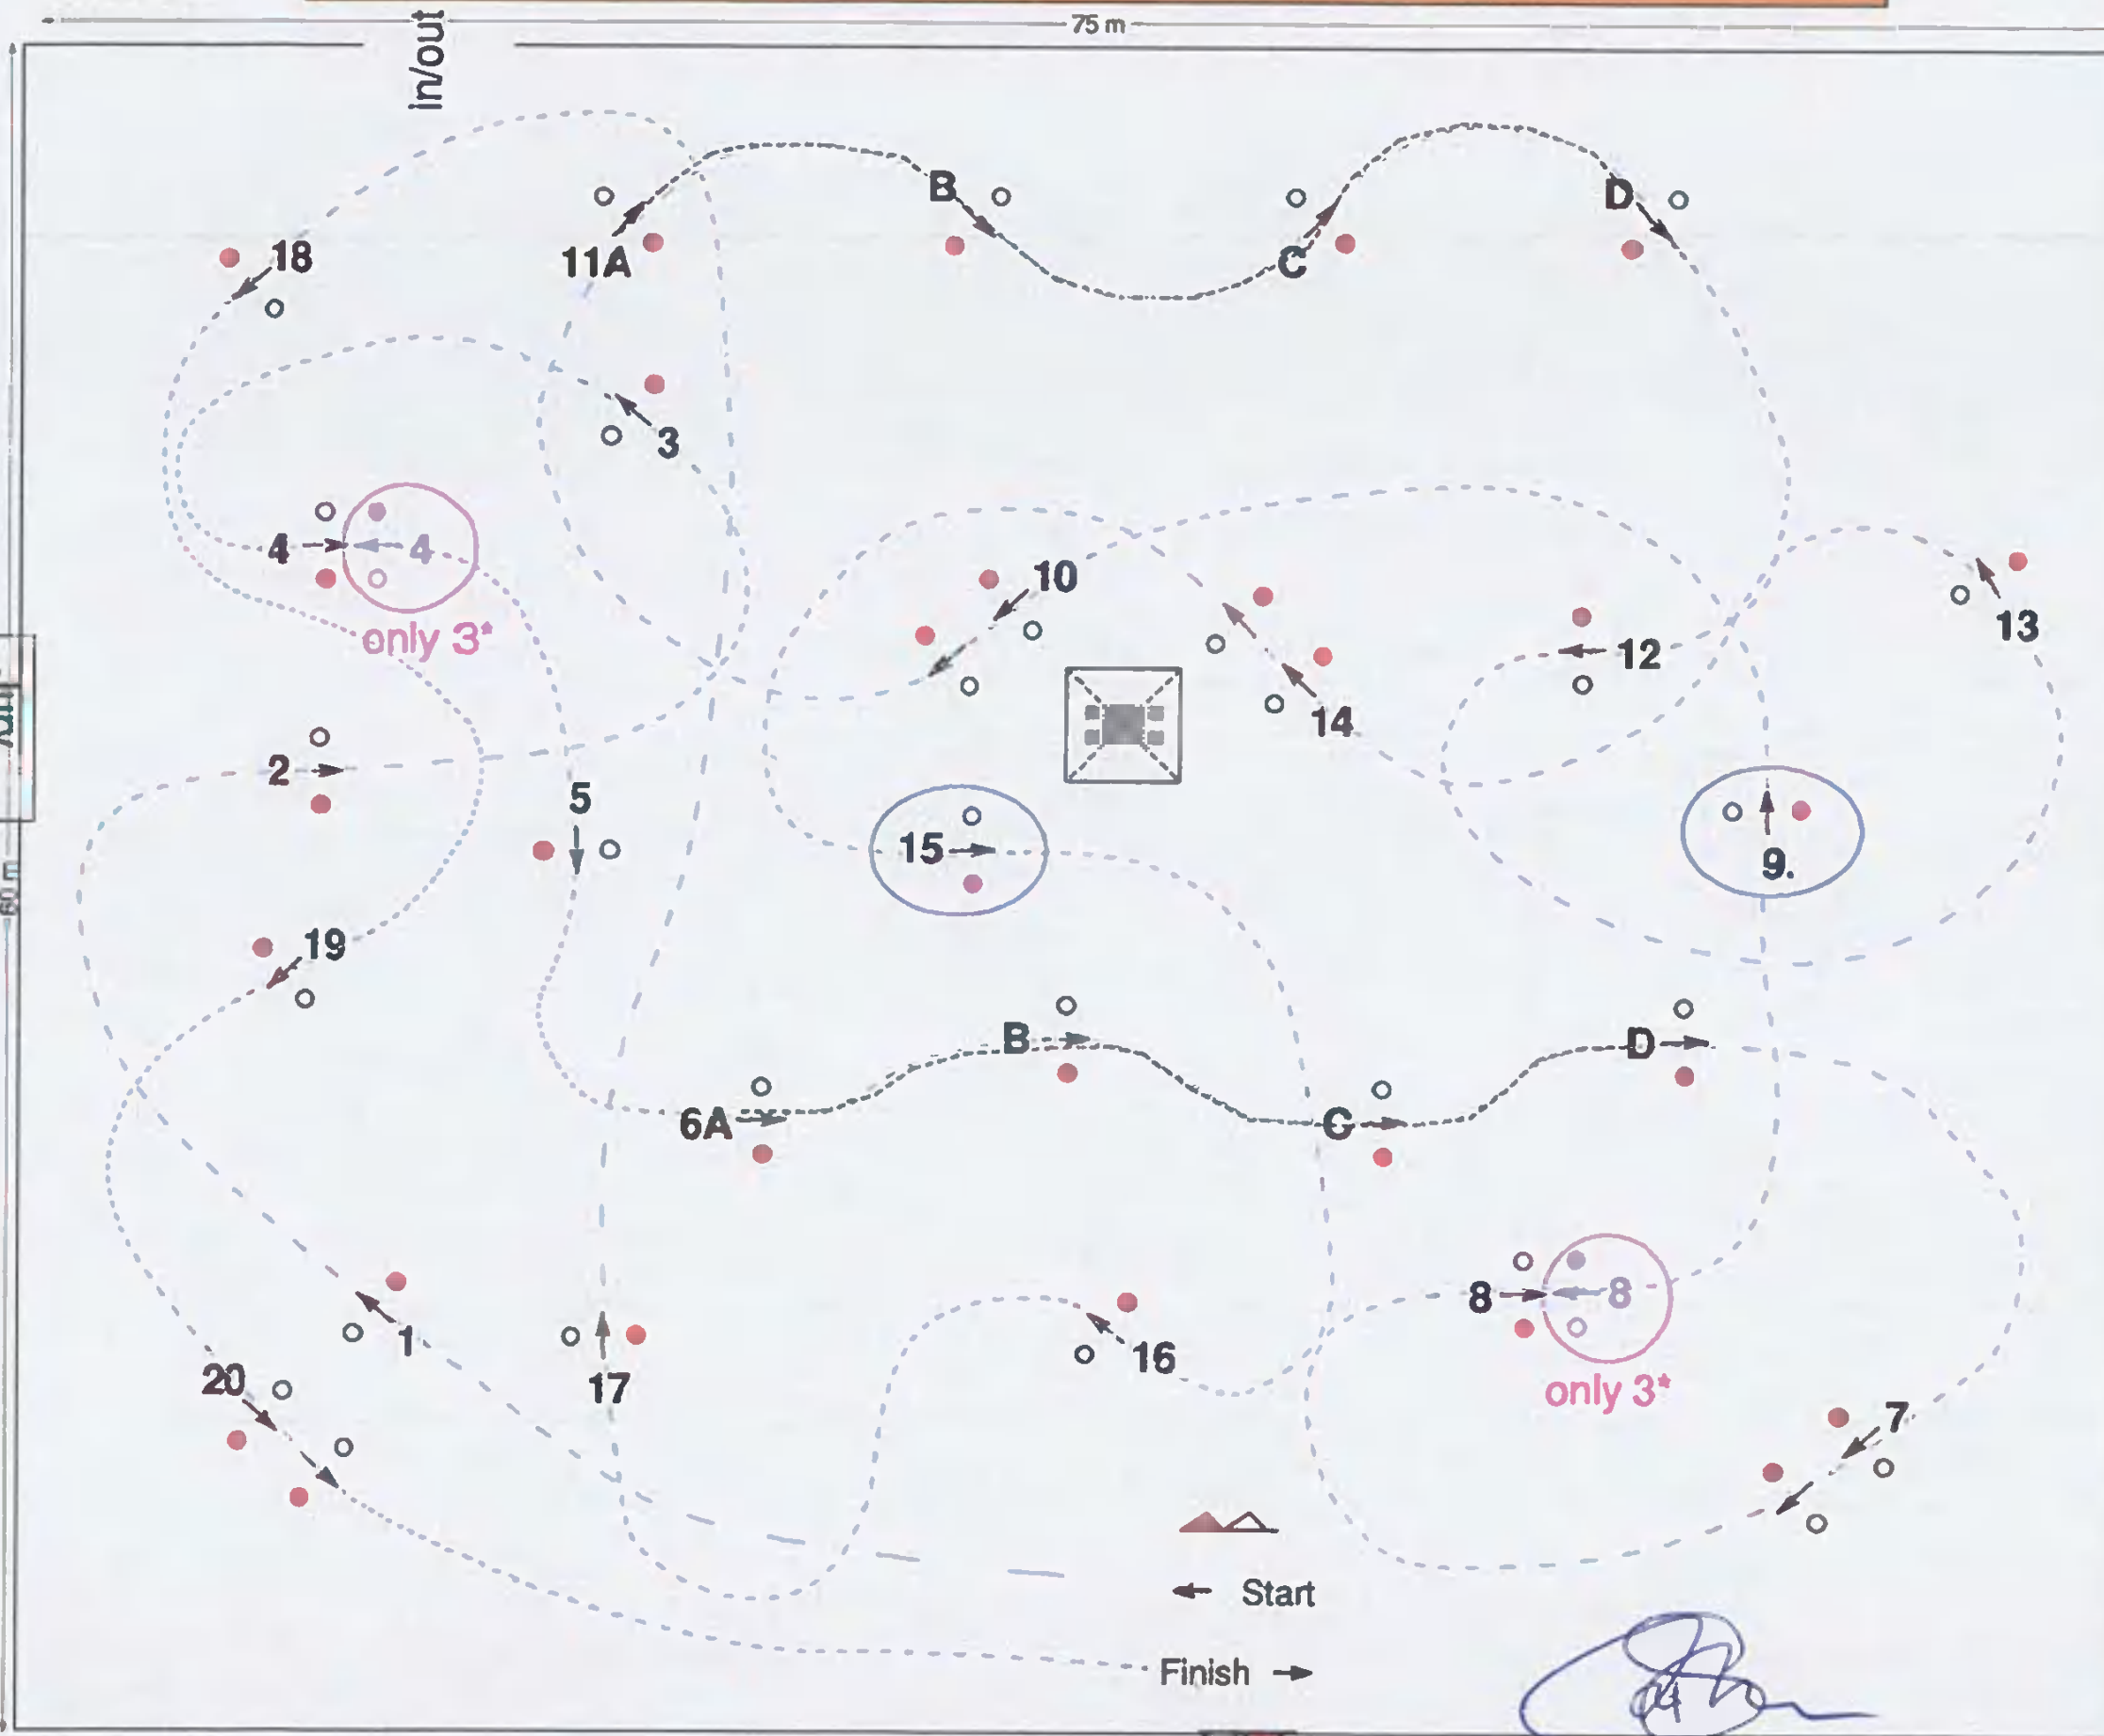

Hippisch Centrum Exloo

Course Designer
Ajan Keljan

Cones Driving Competition

Art. of FEI Rules: Art. 970 to 976

Type of Comp.: Art. 976

Obstacle: 1 - 20

Pony Pair, 2*

Face: 160 cm ○ = - 5 cm

Length: 650 m

Speed: 250 m/Min.

Time allowed: 156 Sek.

Time limit: 312 Sek.

Horses Pair, 2*

Face: 170 cm ○ = - 5 cm

Length: 650 m

Speed: 250 m/Min.

Time allowed: 156 Sek.

Time limit: 312 Sek.

[Handwritten signature]