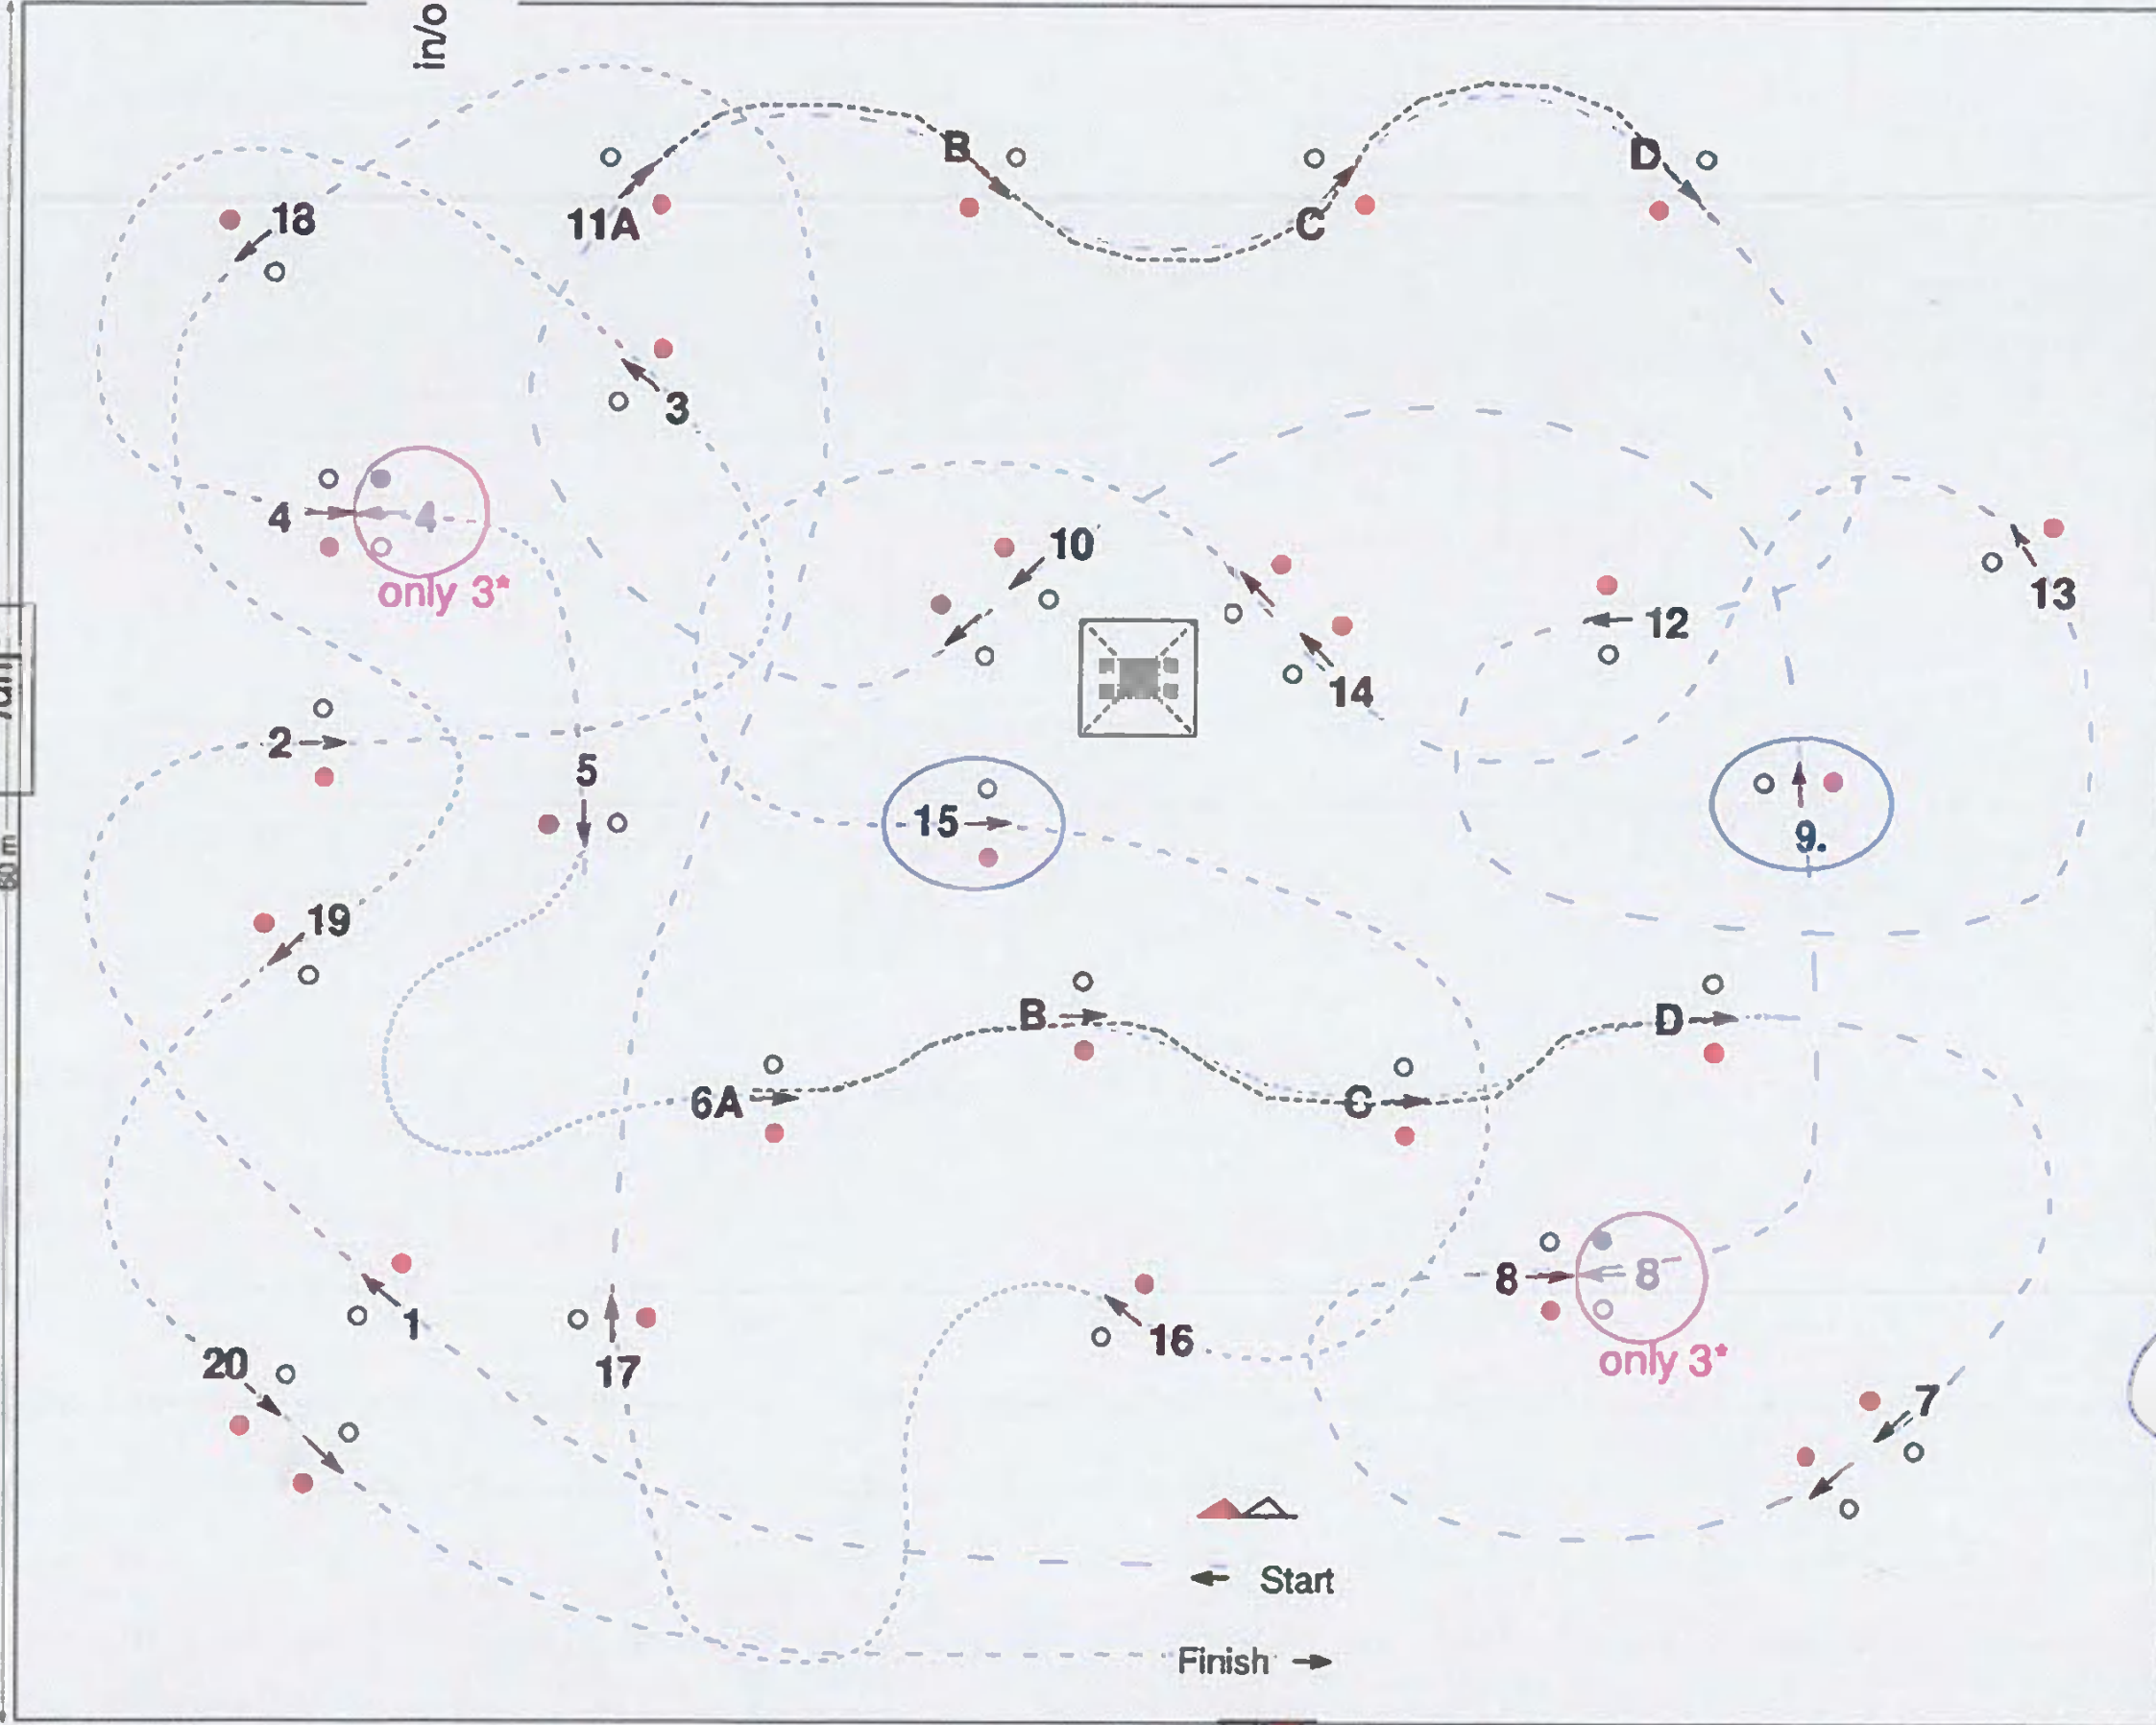

Face: 160 cm ○ = - 5 cm

Length: 650 m

Speed: 230 m/Min.

Time allowed: 170 Sek.

Time limit: 340 Sek.

Handwritten signatures and initials in blue ink.

in/out

75 m

60 m

only 3*

only 3*

Start

Finish