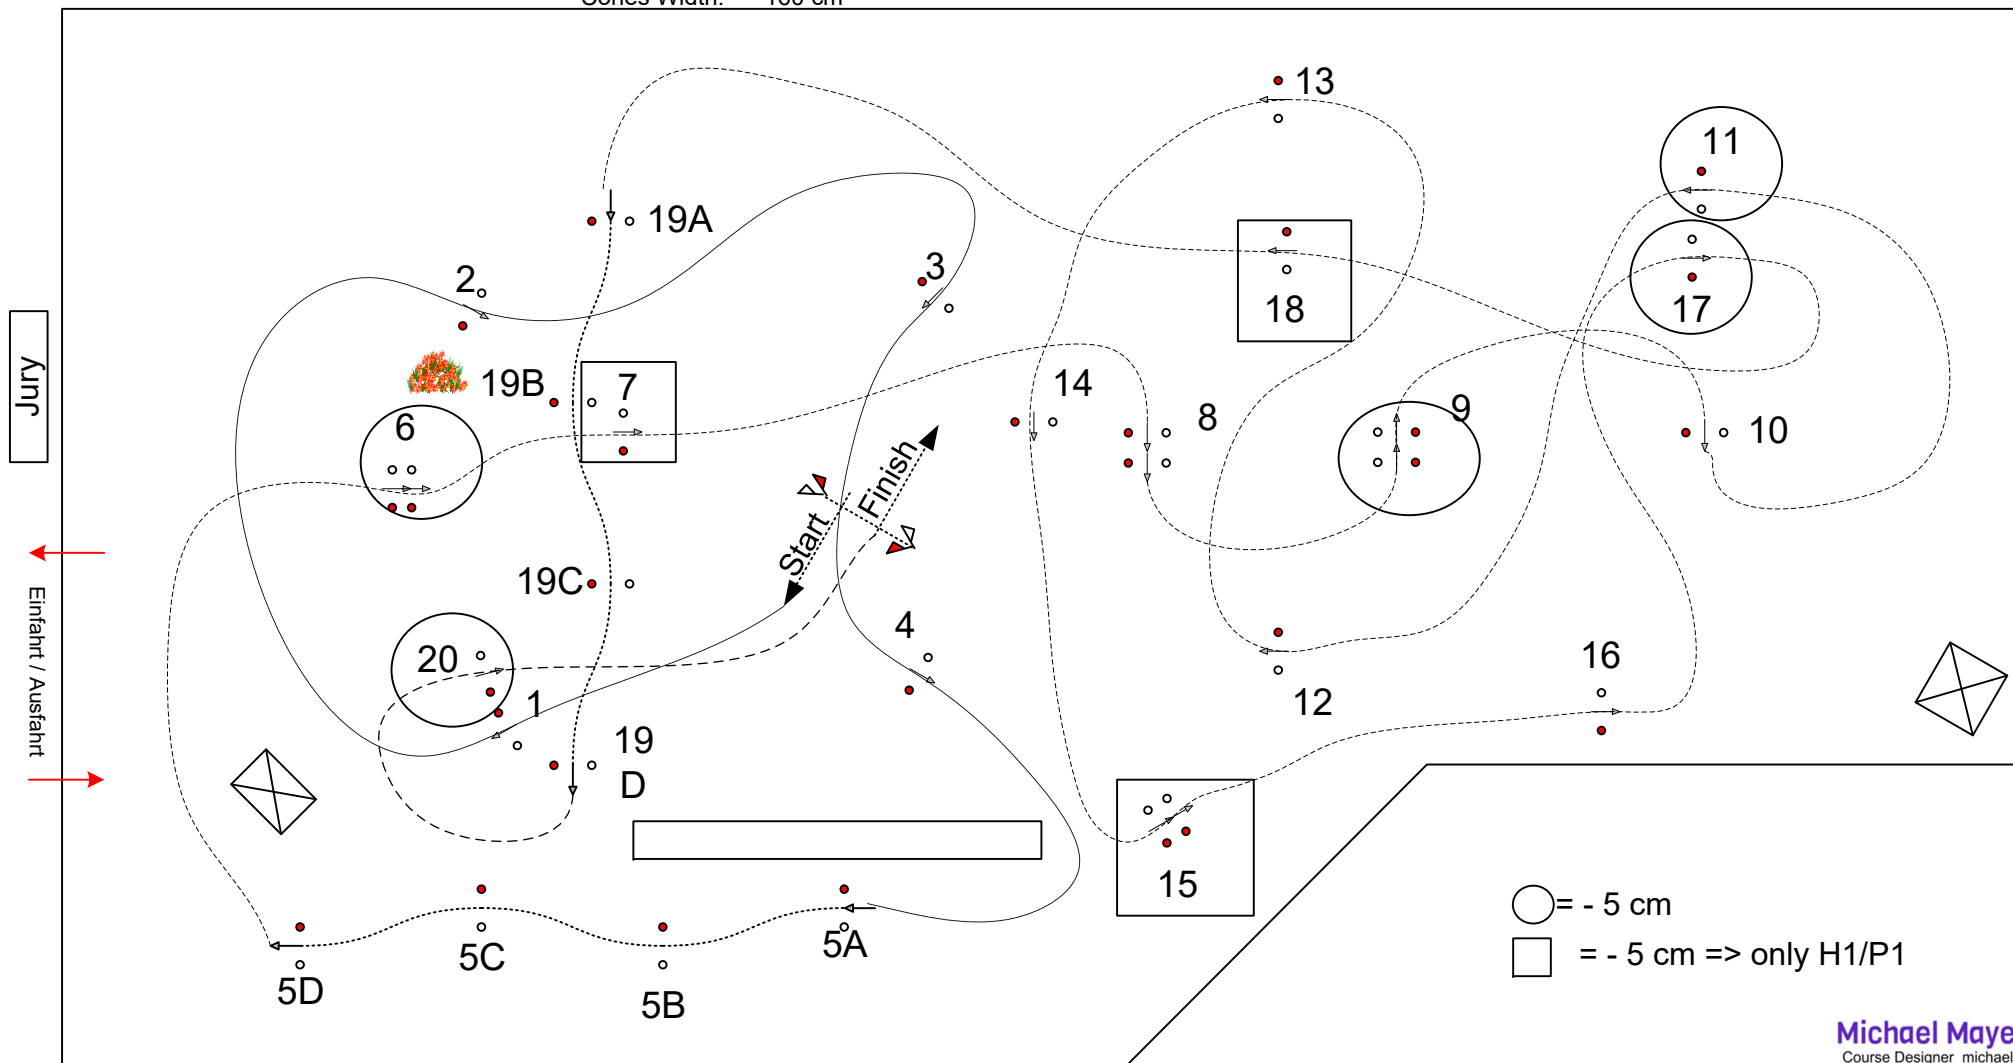

Pony Single 2*/S U25 J Speed: 260 m/min
 Distance: 750 m
 Obstacles: 1 - 20
 Time Allowed: 173 sec.
 Time Limit: 346 sec.
 Cones Width: 170 cm

Pony Pairs S Speed: 250 m/min
 Distance: 750 m
 Obstacles: 1 - 20
 Time Allowed: 192 sec.
 Time Limit: 386 sec.
 Cones Width: 170 cm

Beginn: 9:00 Uhr

FEI Rg: Art. 970 to 981

Einspänner L Speed: 230 m/min
 Distance: 620 m
 Obstacles: 1-10/12-18
 Time Allowed: 162 sec.
 Time Limit: 324 sec.
 Cones Width: 170 cm

Einspänner M Speed: 240 m/min
 Distance: 620 m
 Obstacles: 1-10/12-18
 Time Allowed: 155 sec.
 Time Limit: 310 sec.
 Cones Width: 165 cm

Zweispänner M Speed: 240 m/min
 Distance: 660 m
 Obstacles: 1-10/12-18
 Time Allowed: 165 sec.
 Time Limit: 330 sec.
 Cones Width: 175 cm

REITERHOF:
STÜCKLER

CAICH / CAN Liz. frei St.Margarethen AUT 2024

**Einspänner
Liz. Frei**

Speed: 220 m/min
Distance: 550 m
Obstacles: 1-10/12/15-18
Time Allowed: 150 sec.
Time Limit: 300 sec.
Cones Width: 170 cm

Jury

Einfahrt / Ausfahrt