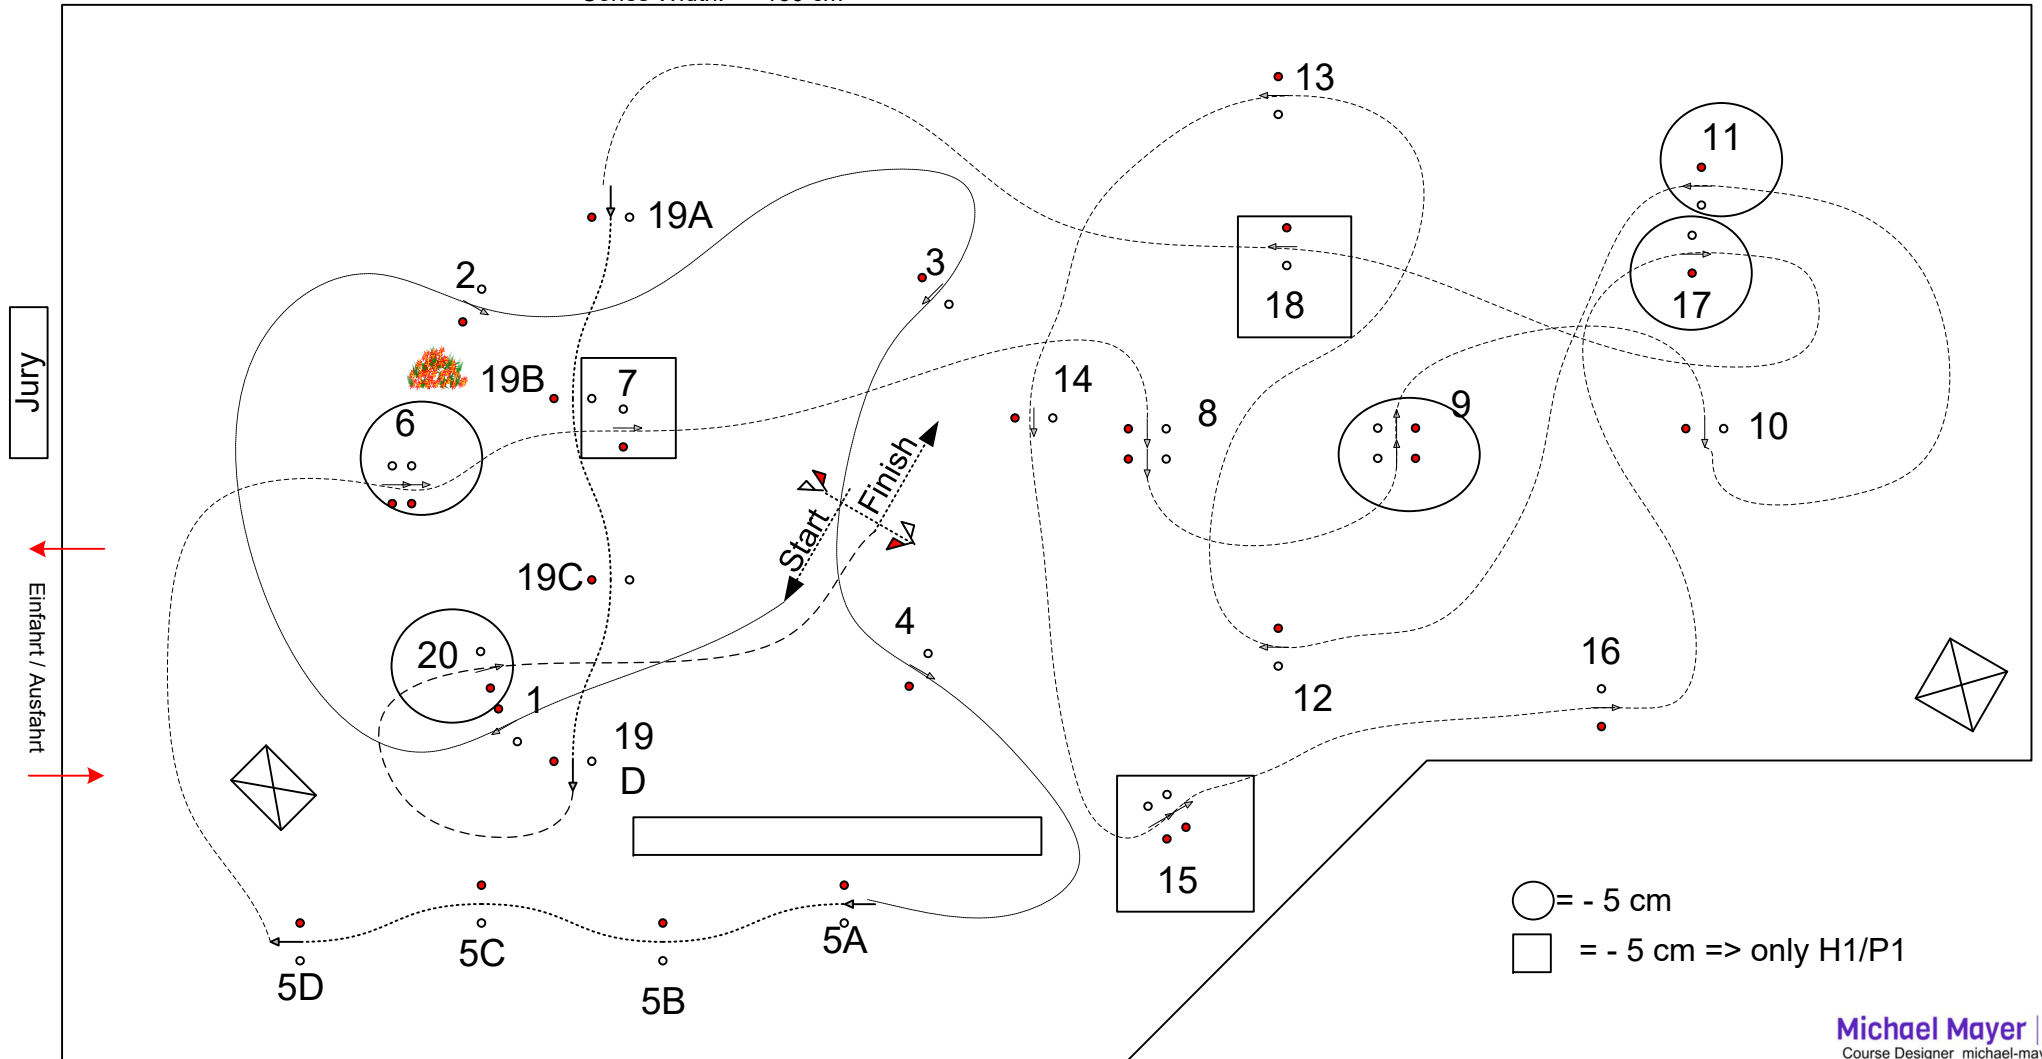

**Horse Single
Einspänner S**

Speed: 250 m/min
Distance: 750 m
Obstacles: 1 - 20
Time Allowed: 180 sec.
Time Limit: 360 sec.
Cones Width: 160 cm

**Horse
Pairs**

Speed: 250 m/min
Distance: 800 m
Obstacles: 1 - 20
Time Allowed: 192 sec.
Time Limit: 386 sec.
Cones Width: 170 cm

Pony Single 2*/S U25 J Speed: 260 m/min
 Distance: 750 m
 Obstacles: 1 - 20
 Time Allowed: 173 sec.
 Time Limit: 346 sec.
 Cones Width: 170 cm

Pony Pairs S Speed: 250 m/min
 Distance: 750 m
 Obstacles: 1 - 20
 Time Allowed: 192 sec.
 Time Limit: 386 sec.
 Cones Width: 170 cm

Zweispänner M Speed: 240 m/min
 Distance: 660 m
 Obstacles: 1-10/12-18
 Time Allowed: 165 sec.
 Time Limit: 330 sec.
 Cones Width: 175 cm

REITERHOF:
STÜCKLER

CAICH / CAN Liz. frei St.Margarethen AUT 2024

**Einspänner
Liz. Frei**

Speed: 220 m/min
Distance: 550 m
Obstacles: 1-10/12/15-18
Time Allowed: 150 sec.
Time Limit: 300 sec.
Cones Width: 170 cm

Jury

Einfahrt / Ausfahrt