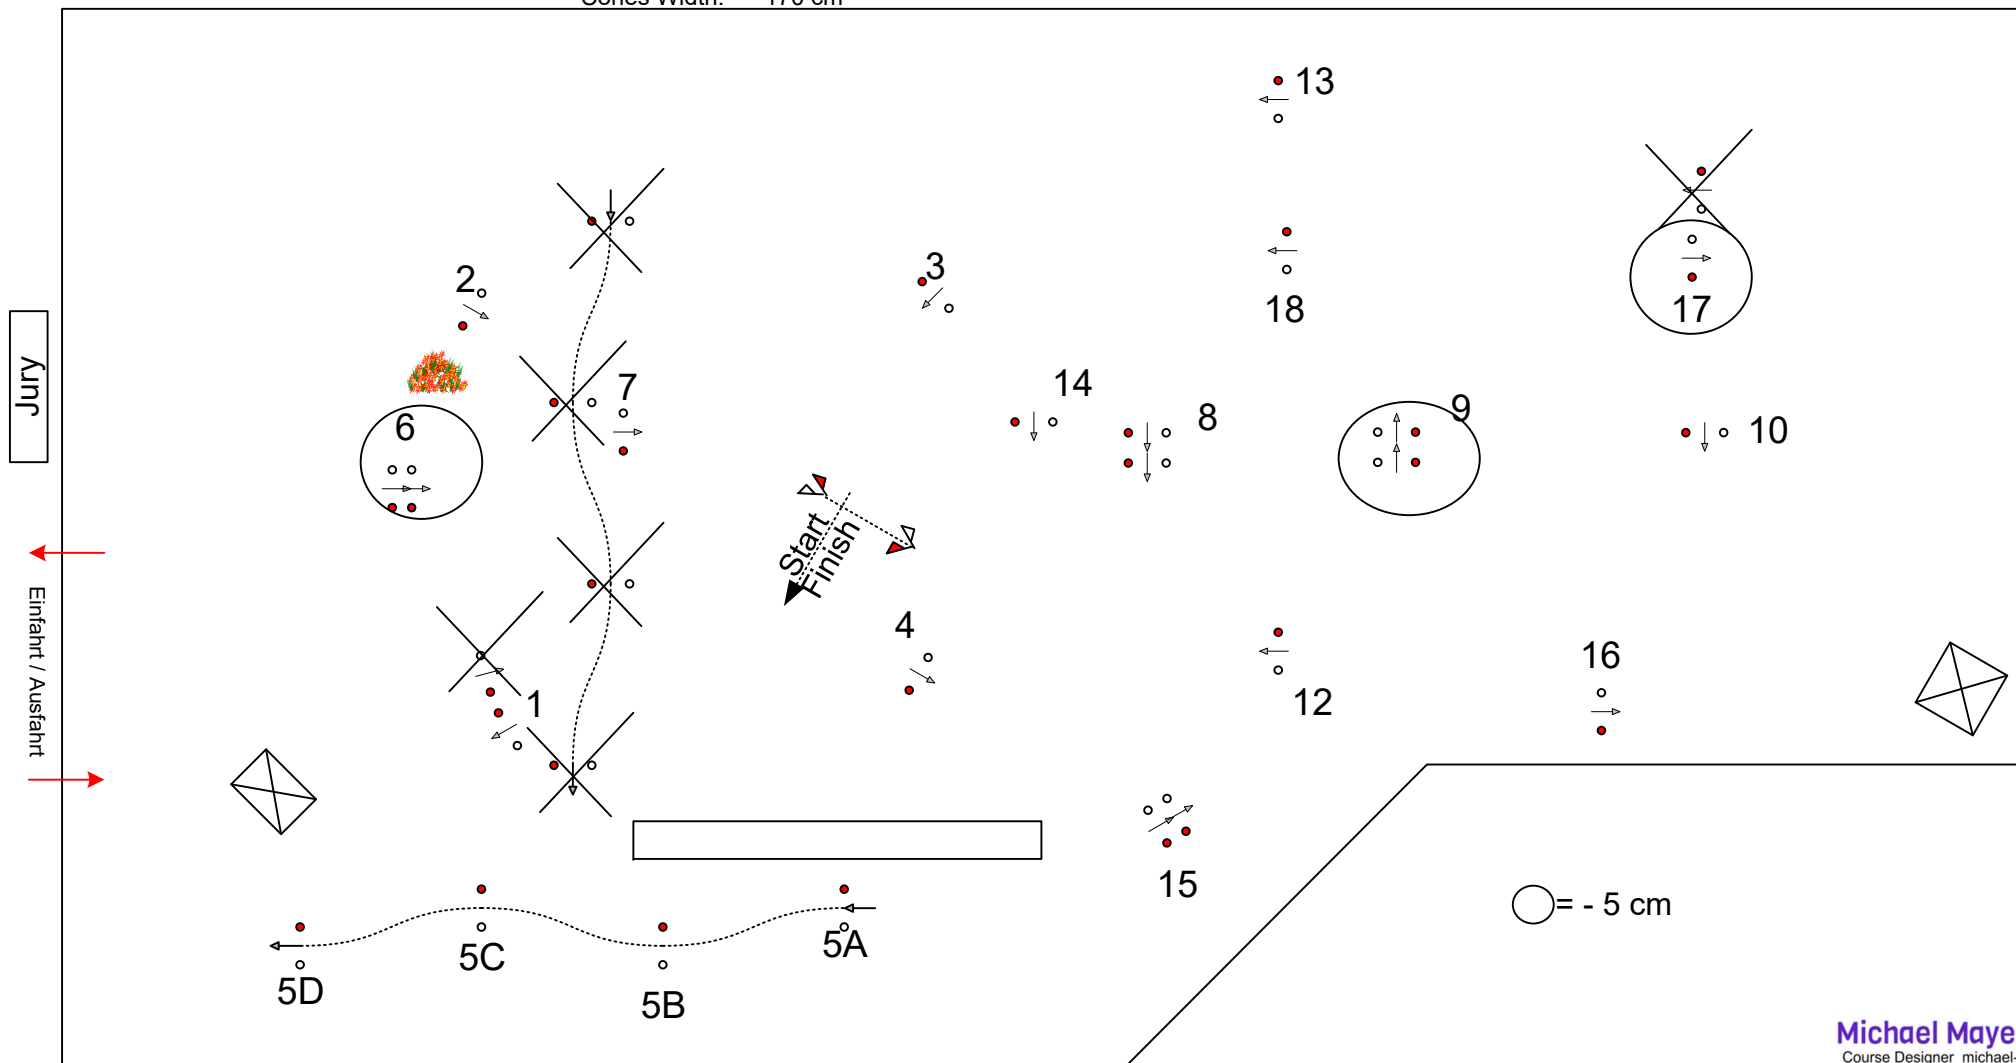

Pony Single 2*/S U25 J Speed: 260 m/min
 Distance: 750 m
 Obstacles: 1 - 20
 Time Allowed: 173 sec.
 Time Limit: 346 sec.
 Cones Width: 170 cm

Pony Pairs S Speed: 250 m/min
 Distance: 750 m
 Obstacles: 1 - 20
 Time Allowed: 192 sec.
 Time Limit: 386 sec.
 Cones Width: 170 cm

Beginn: 9:00 Uhr

FEI Rg: Art. 970 to 981

Einspänner L Speed: 230 m/min
 Distance: 620 m
 Obstacles: 1-10/12-18
 Time Allowed: 162 sec.
 Time Limit: 324 sec.
 Cones Width: 170 cm

Einspänner M Speed: 240 m/min
 Distance: 620 m
 Obstacles: 1-10/12-18
 Time Allowed: 155 sec.
 Time Limit: 310 sec.
 Cones Width: 165 cm

Zweispänner M Speed: 240 m/min
 Distance: 660 m
 Obstacles: 1-10/12-18
 Time Allowed: 165 sec.
 Time Limit: 330 sec.
 Cones Width: 175 cm

REITERHOF:
STÜCKLER

CAICH / CAN Liz. frei St.Margarethen AUT 2024

**Einspänner
Liz. Frei**

Speed: 220 m/min
Distance: 550 m
Obstacles: 1-10/12/15-18
Time Allowed: 150 sec.
Time Limit: 300 sec.
Cones Width: 170 cm

Jury

Einfahrt / Ausfahrt