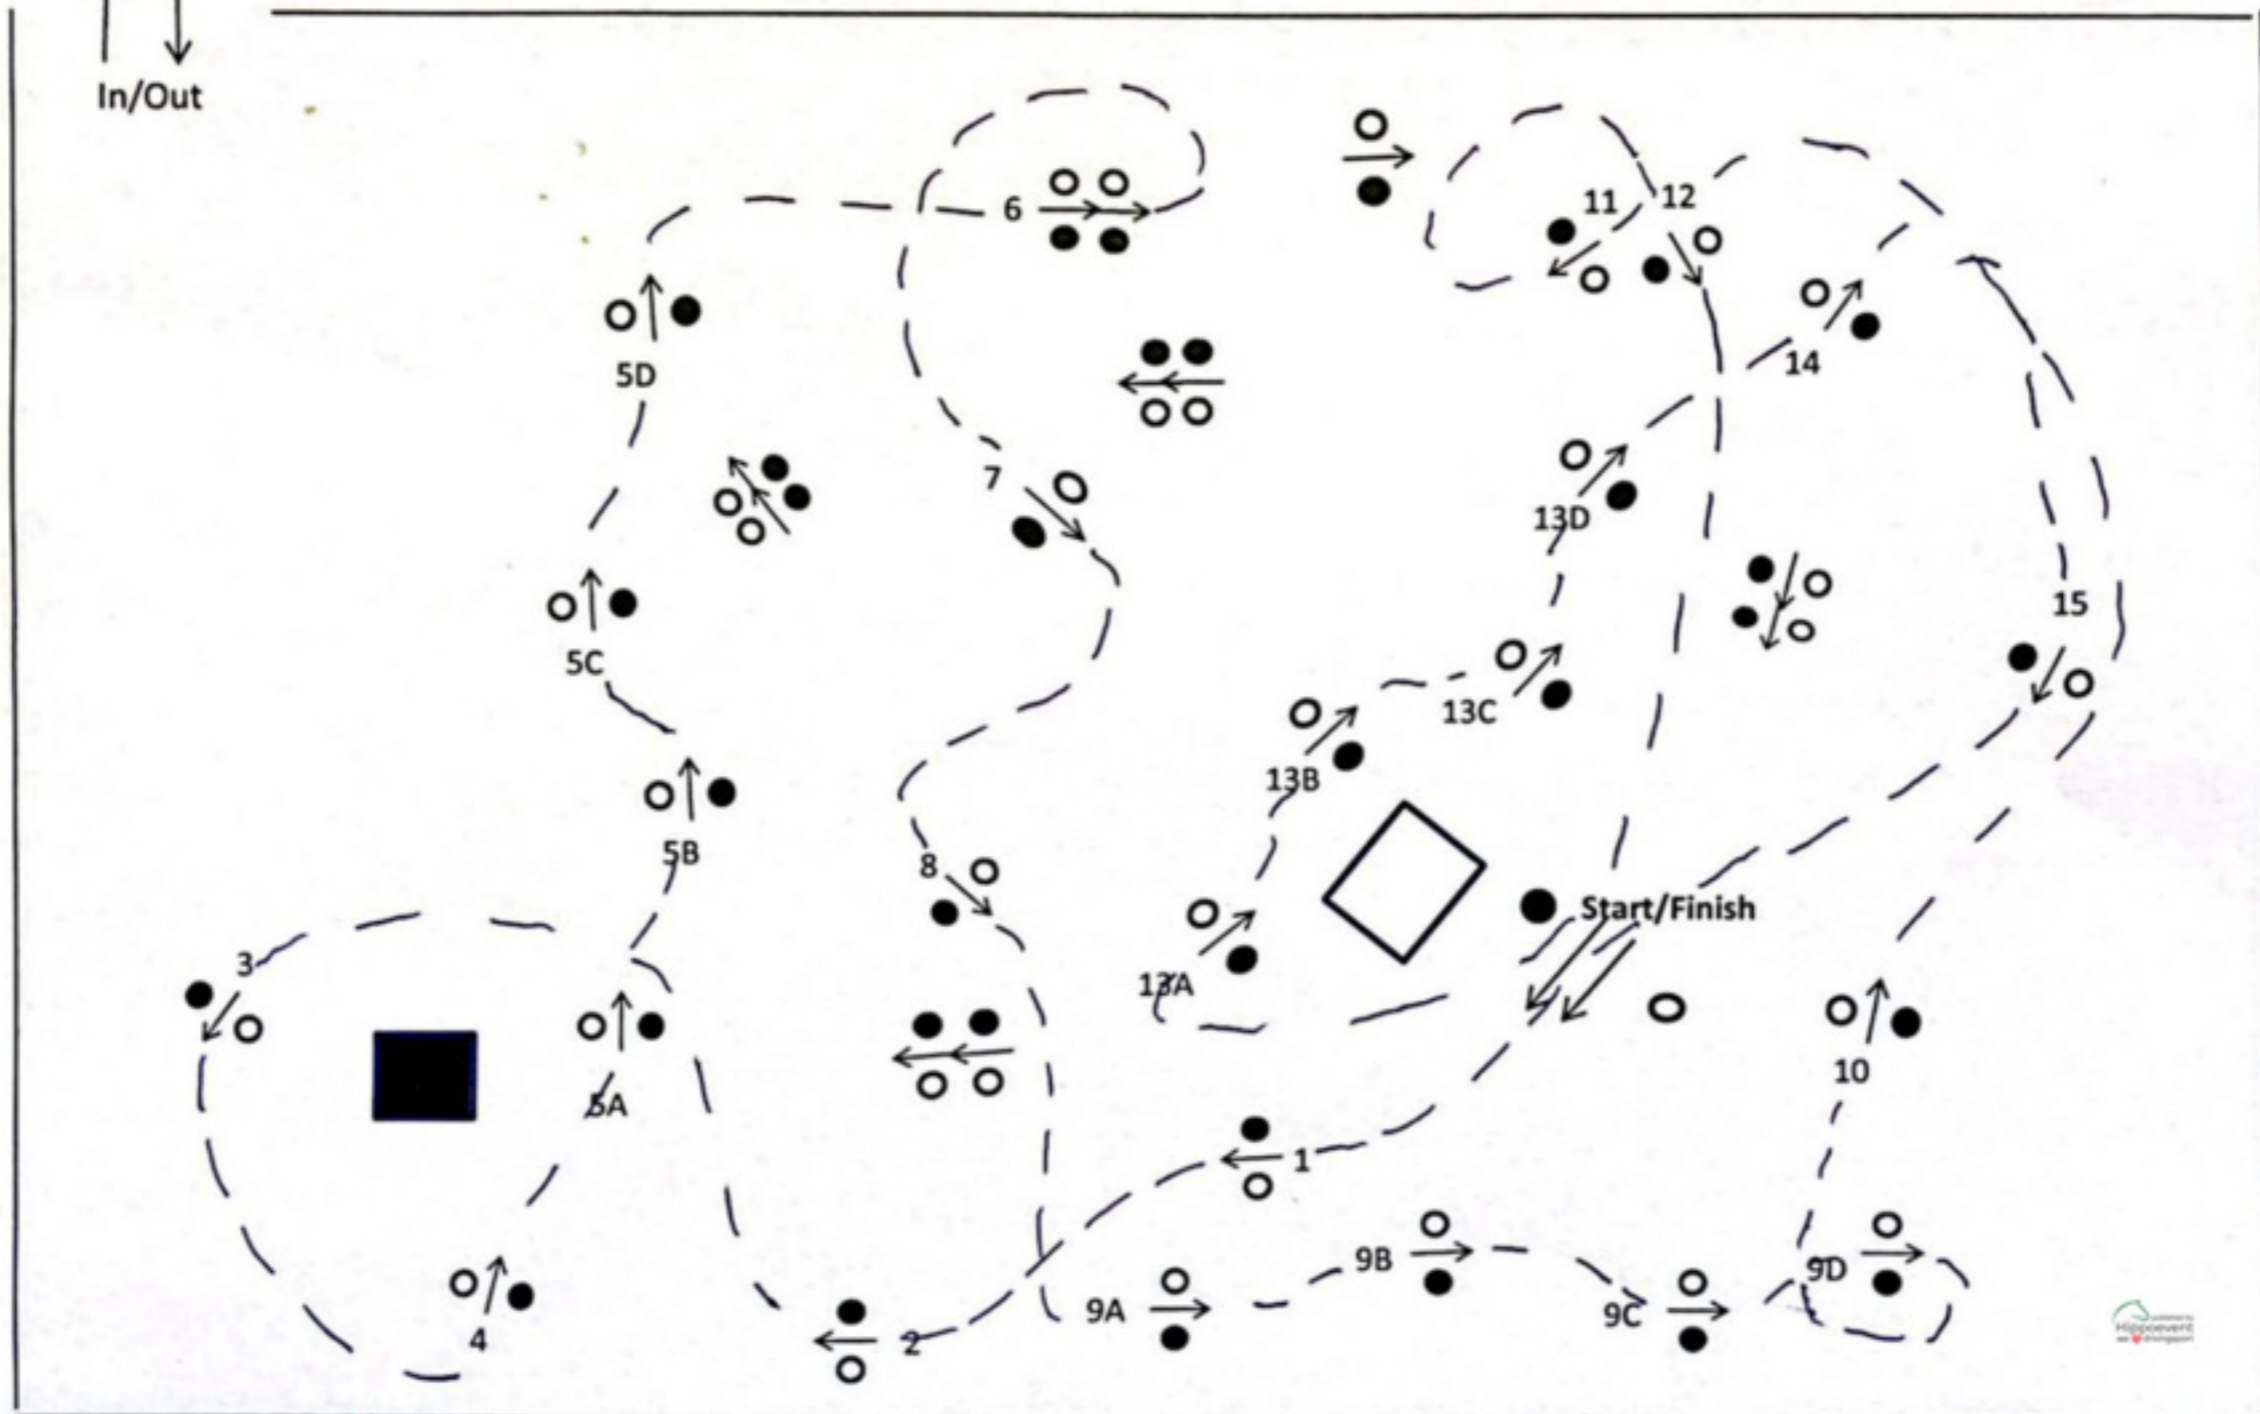

Cones Course Bühl, June 2nd, 2024.

FEI3\*- H2/P2, length pony pair: 710 m, TA 171 sec;

length horse pair: 780 m, TA 187 sec;

In/Out

- 5 cm

Course Designer: Henning Lemcke

Judge Box 

Cones Course Bühl, June 2nd, 2024.

FEI2\*- children, length 550 m, TA 148 sec; all obstacles width 160 cm

↑ ↓  
In/Out

Course Designer: Henning Lemcke

Judge Box