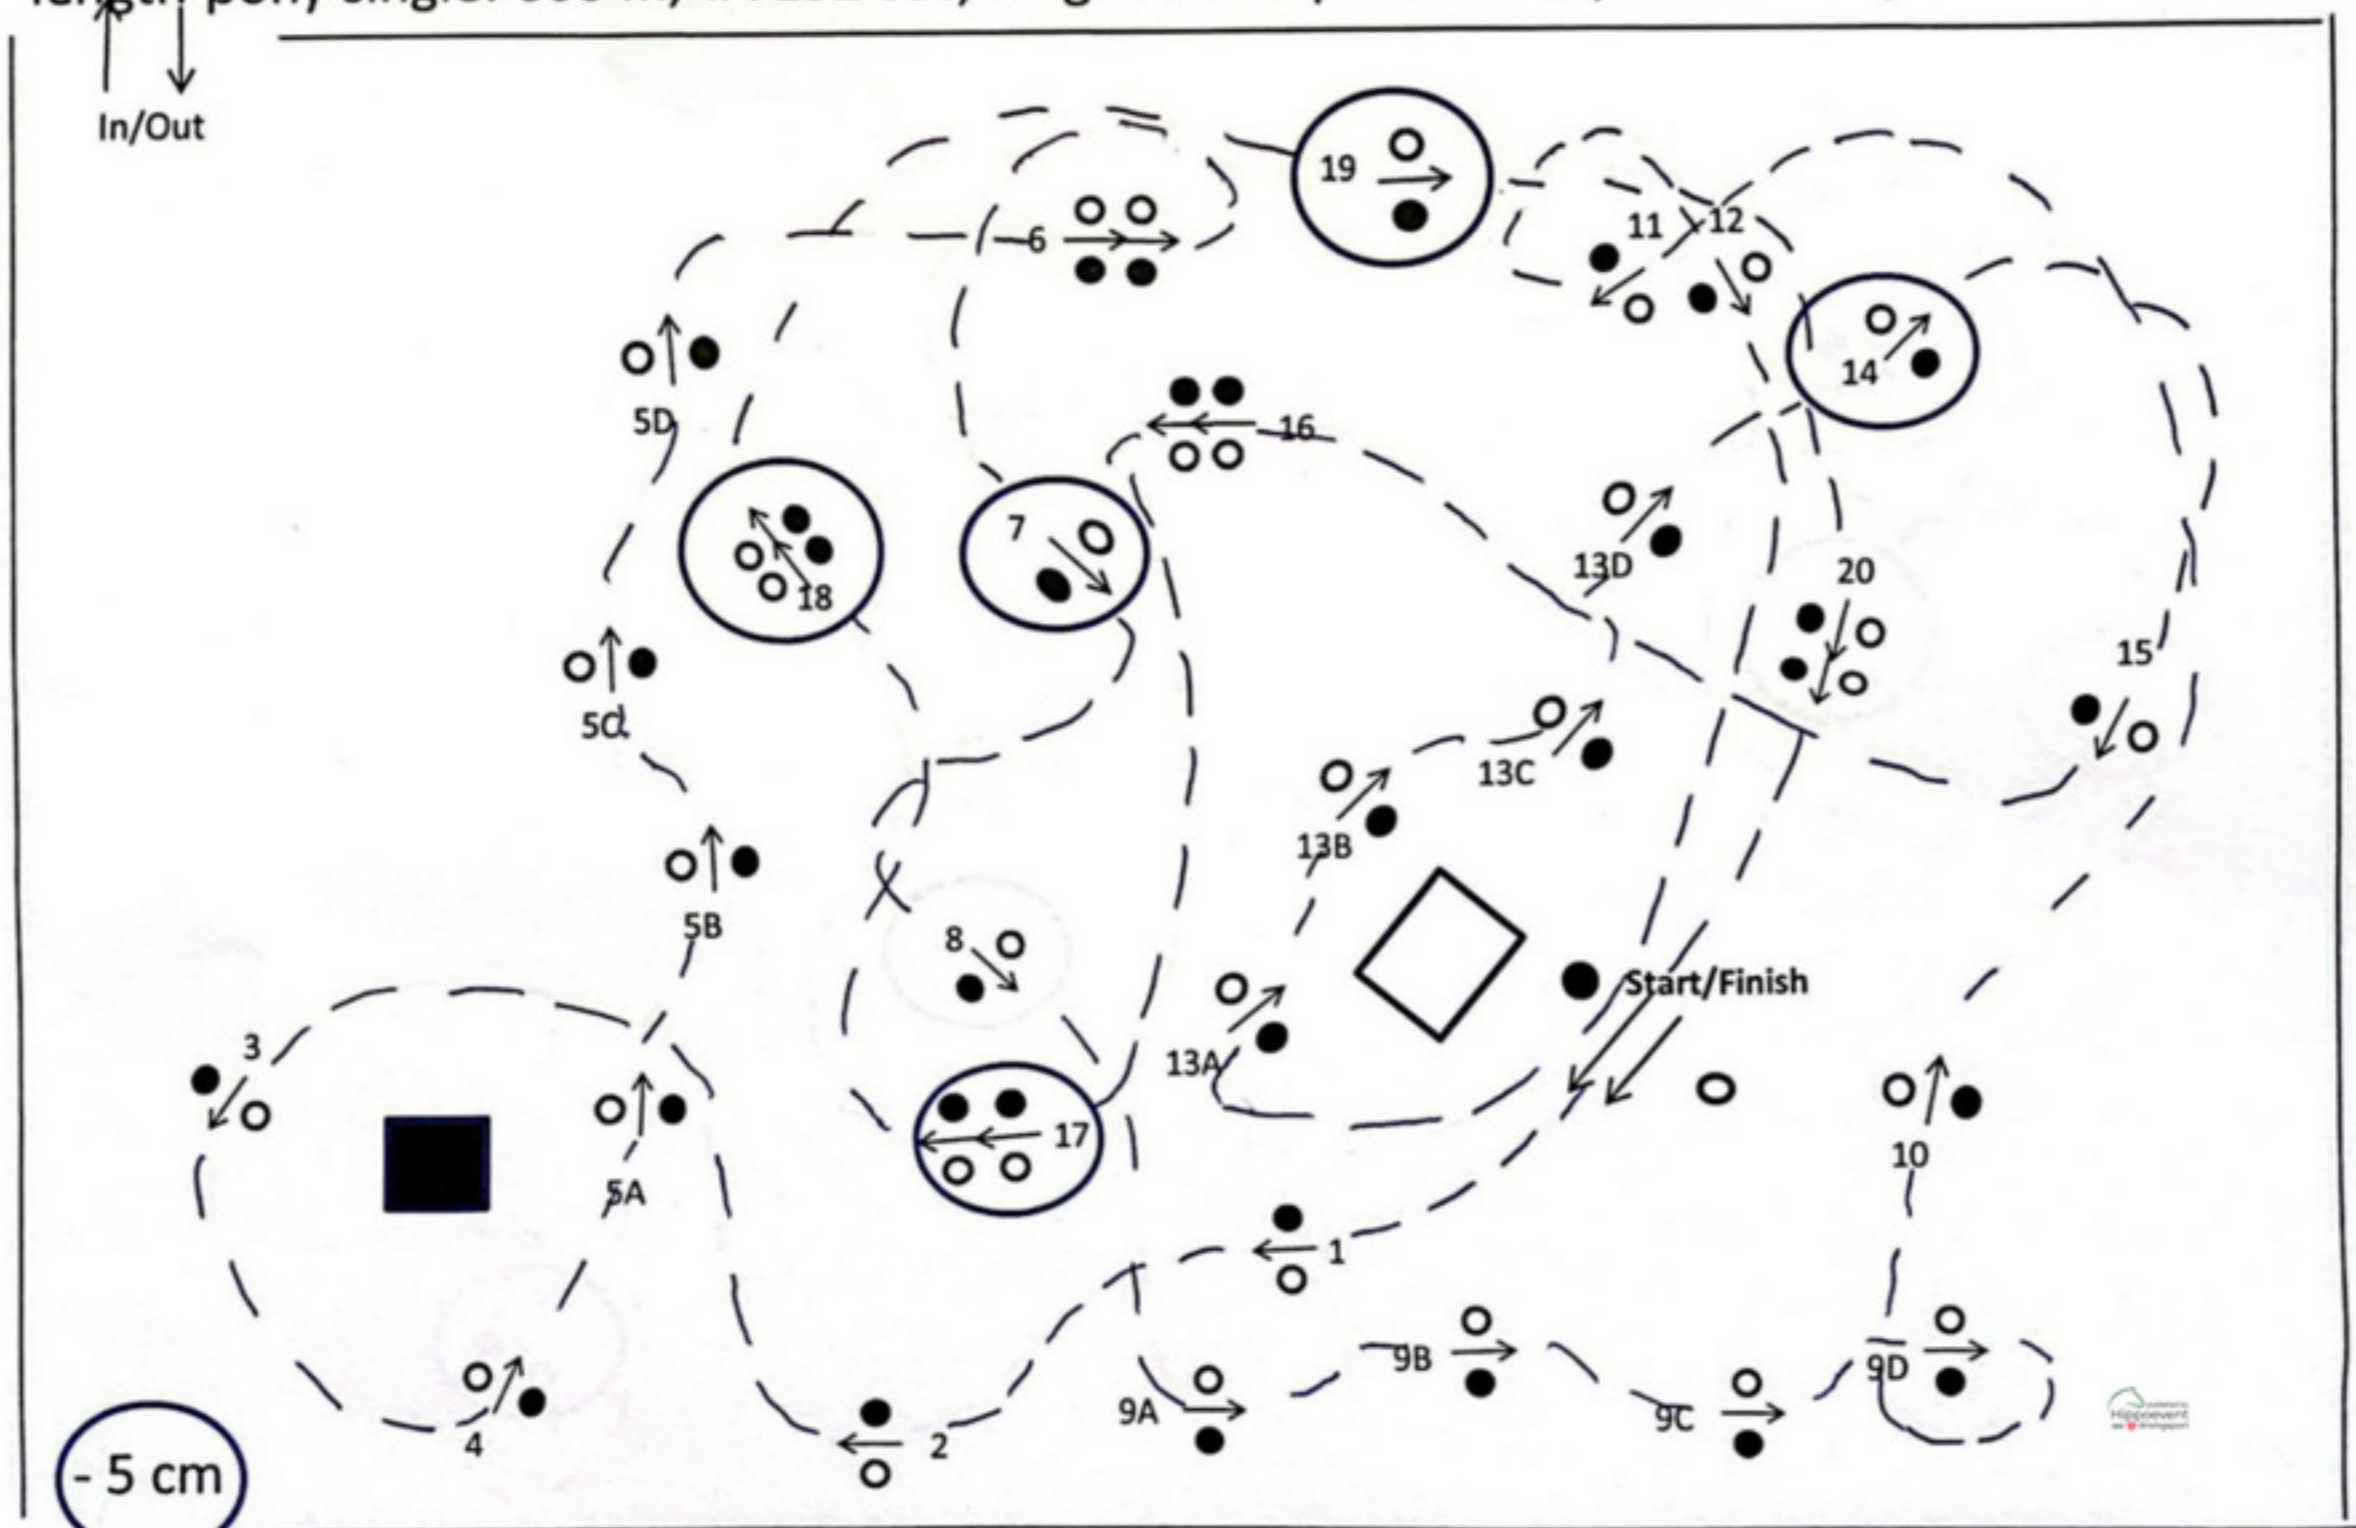

Cones Course Bühl, June 2nd, 2024.

FEI2\*- all classes, length pony pair/horse single: 680 m, TA 163 sec;

length pony single: 660 m, TA 152 sec; length horse pair: 750 m, TA 181 sec;

Course Designer: Henning Lemcke

Judge Box

Cones Course Bühl, June 2nd, 2024.

FEI3\*- H1/P1, length pony single: 680 m, TA 157 sec;

length horse single: 710 m, TA 171 sec;

In/Out  
↑  
↓

- 5 cm

Course Designer: Henning Lemcke

Judge Box

Cones Course Bühl, June 2nd, 2024.

FEI3\*- H2/P2, length pony pair: 710 m, TA 171 sec;

length horse pair: 780 m, TA 187 sec;

In/Out

- 5 cm

Course Designer: Henning Lemcke

Judge Box 

Cones Course Bühl, June 2nd, 2024.

FEI2\*- children, length 550 m, TA 148 sec; all obstacles width 160 cm

↑ ↓  
In/Out

Course Designer: Henning Lemcke

Judge Box