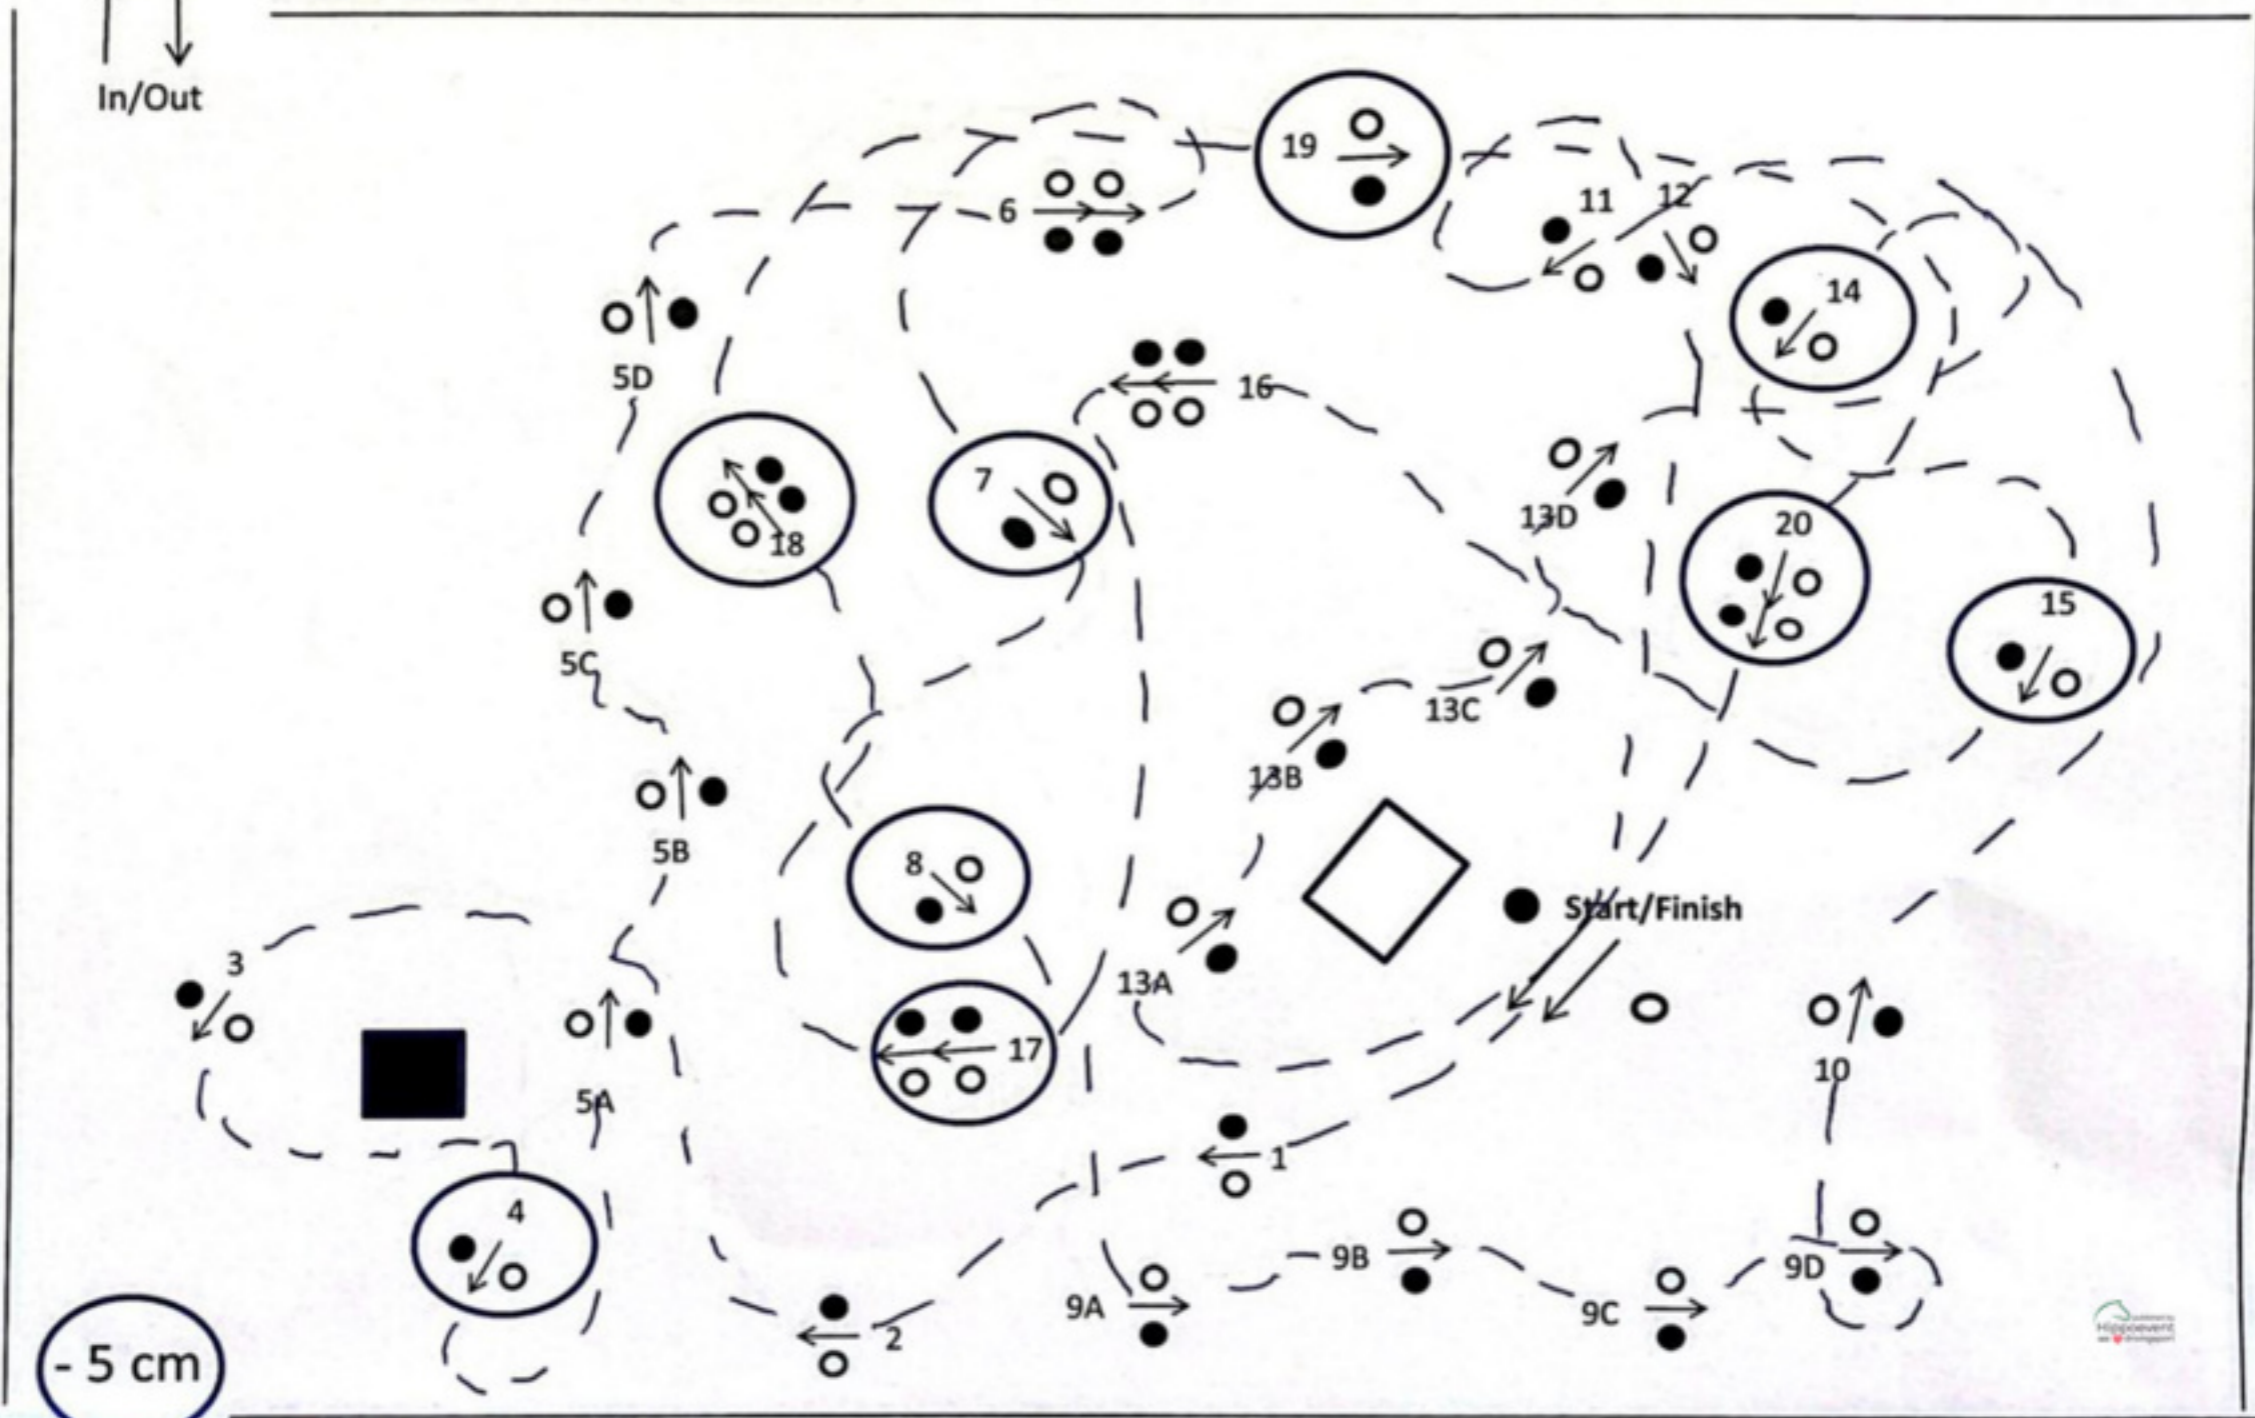

Cones Course Bühl, June 2nd, 2024.

FEI2\*- all classes, length pony pair/horse single: 680 m, TA 163 sec;

length pony single: 660 m, TA 152 sec; length horse pair: 750 m, TA 181 sec;

Course Designer: Henning Lemcke

Judge Box

Cones Course Bühl, June 2nd, 2024.

FEI3\*- H1/P1, length pony single: 680 m, TA 157 sec;

length horse single: 710 m, TA 171 sec;

In/Out  
↑  
↓

- 5 cm

Course Designer: Henning Lemcke

Judge Box

Cones Course Bühl, June 2nd, 2024.

FEI3\*- H2/P2, length pony pair: 710 m, TA 171 sec;

length horse pair: 780 m, TA 187 sec;

In/Out

- 5 cm

Course Designer: Henning Lemcke

Judge Box 

Cones Course Bühl, June 2nd, 2024.

FEI2\*- children, length 550 m, TA 148 sec; all obstacles width 160 cm

↑ ↓  
In/Out

Course Designer: Henning Lemcke

Judge Box