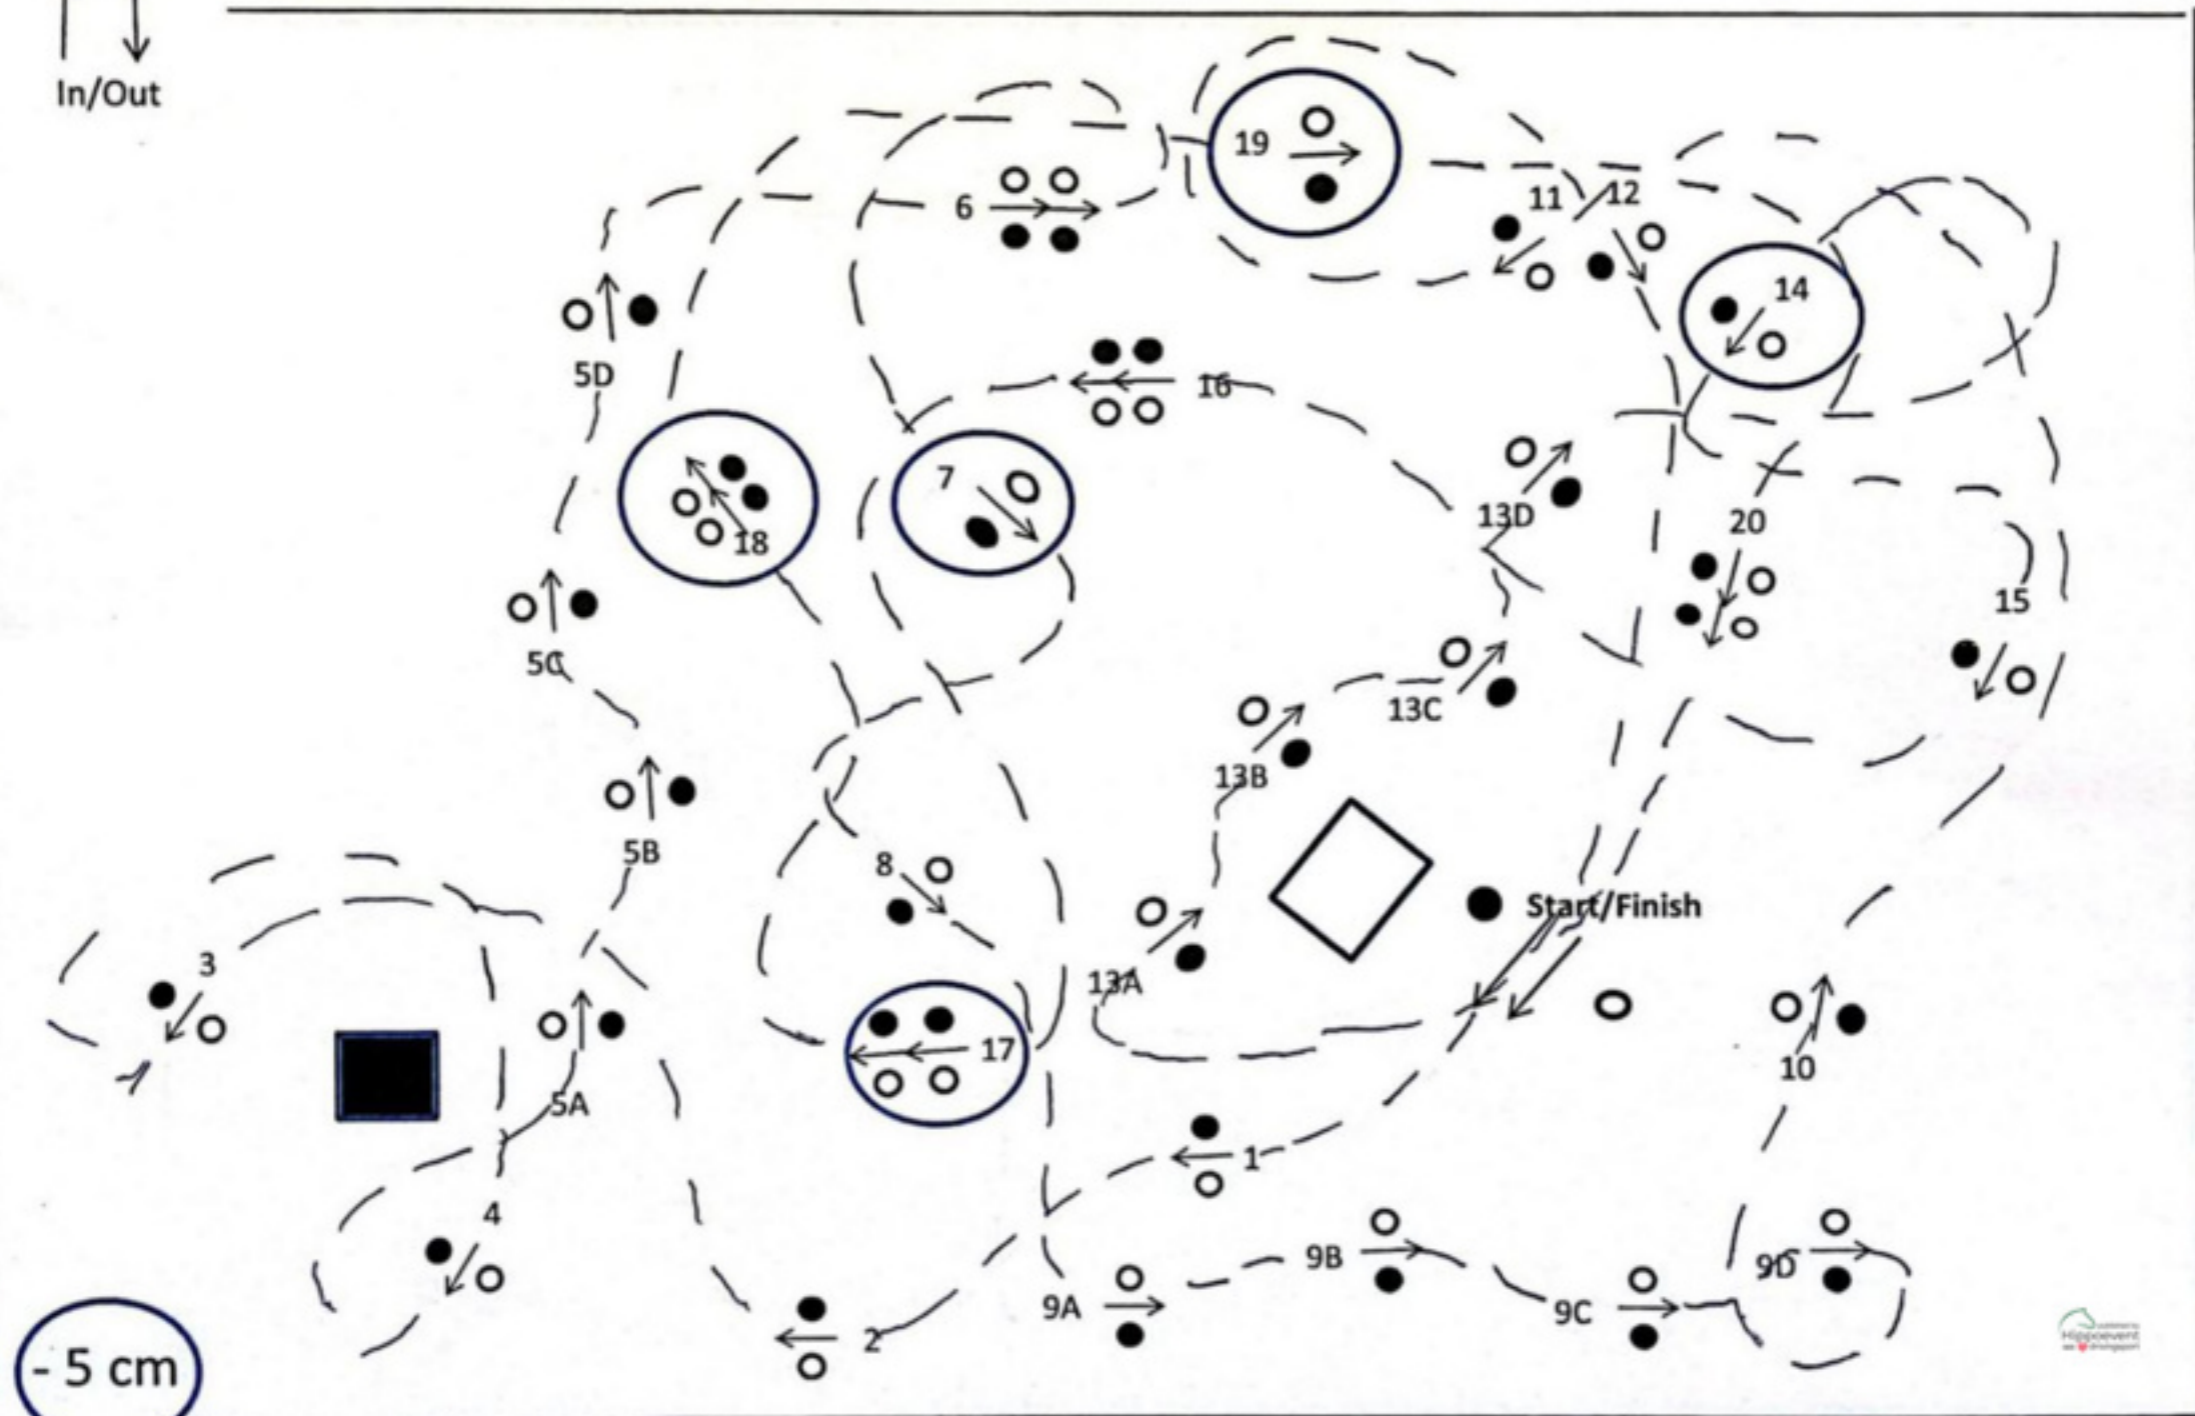

Cones Course Bühl, June 2nd, 2024.

FEI2\*- all classes, length pony pair/horse single: 680 m, TA 163 sec;

length pony single: 660 m, TA 152 sec; length horse pair: 750 m, TA 181 sec;

Course Designer: Henning Lemcke

Judge Box

Cones Course Bühl, June 2nd, 2024.

FEI3\*- H1/P1, length pony single: 680 m, TA 157 sec;

length horse single: 710 m, TA 171 sec;

In/Out  
↑  
↓

- 5 cm

Course Designer: Henning Lemcke

Judge Box

Cones Course Bühl, June 2nd, 2024.

FEI3\*- H2/P2, length pony pair: 710 m, TA 171 sec;

length horse pair: 780 m, TA 187 sec;

In/Out

- 5 cm

Course Designer: Henning Lemcke

Judge Box 

Cones Course Bühl, June 2nd, 2024.

FEI2\*- children, length 550 m, TA 148 sec; all obstacles width 160 cm

↑ ↓  
In/Out

Course Designer: Henning Lemcke

Judge Box