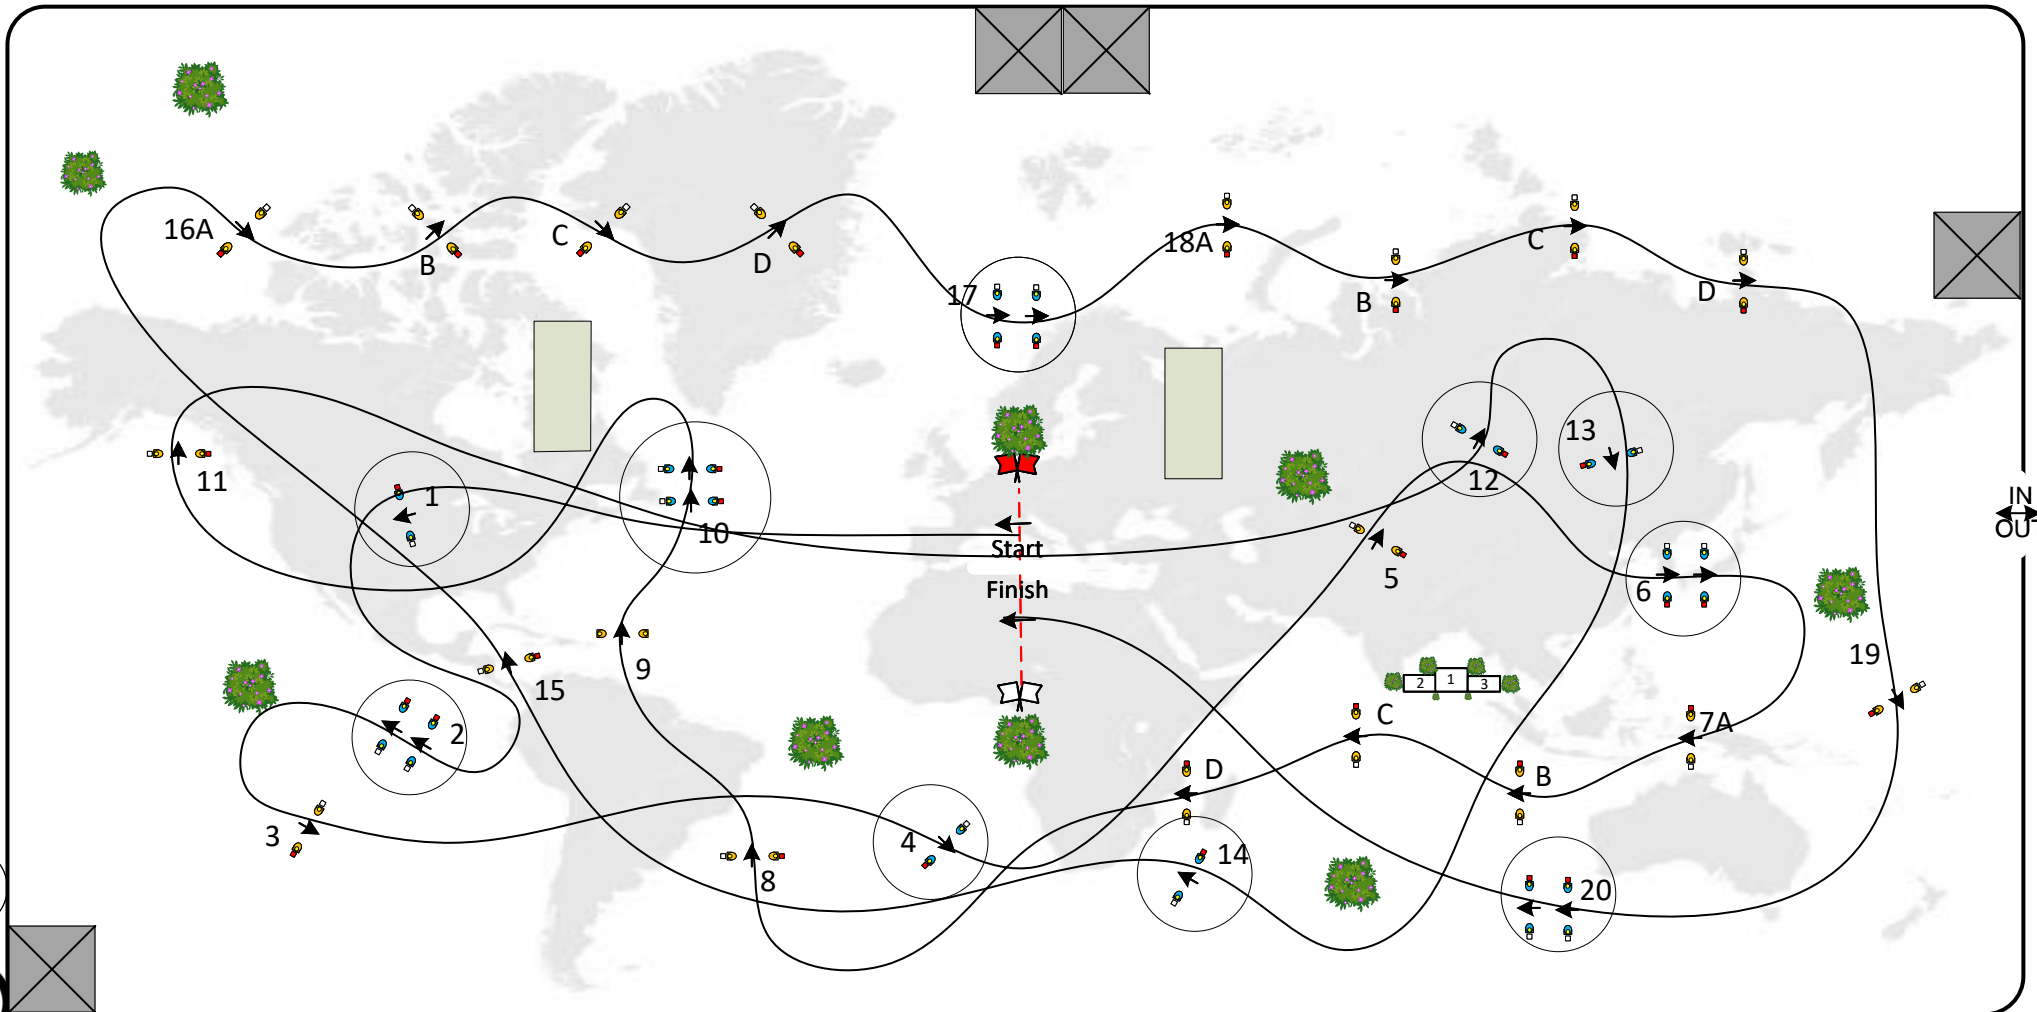

Coursedesigner J Jacobs

The Fault Competition

JACQUES TAMALET

FEI Rules	Cones width:	Obstacles	Speed: m/min	Length:	Time allowed:	Time Limit:
971. 1.1	1,60 m.	20	250	670	161 sec.	322 sec.

-5cm

Jury