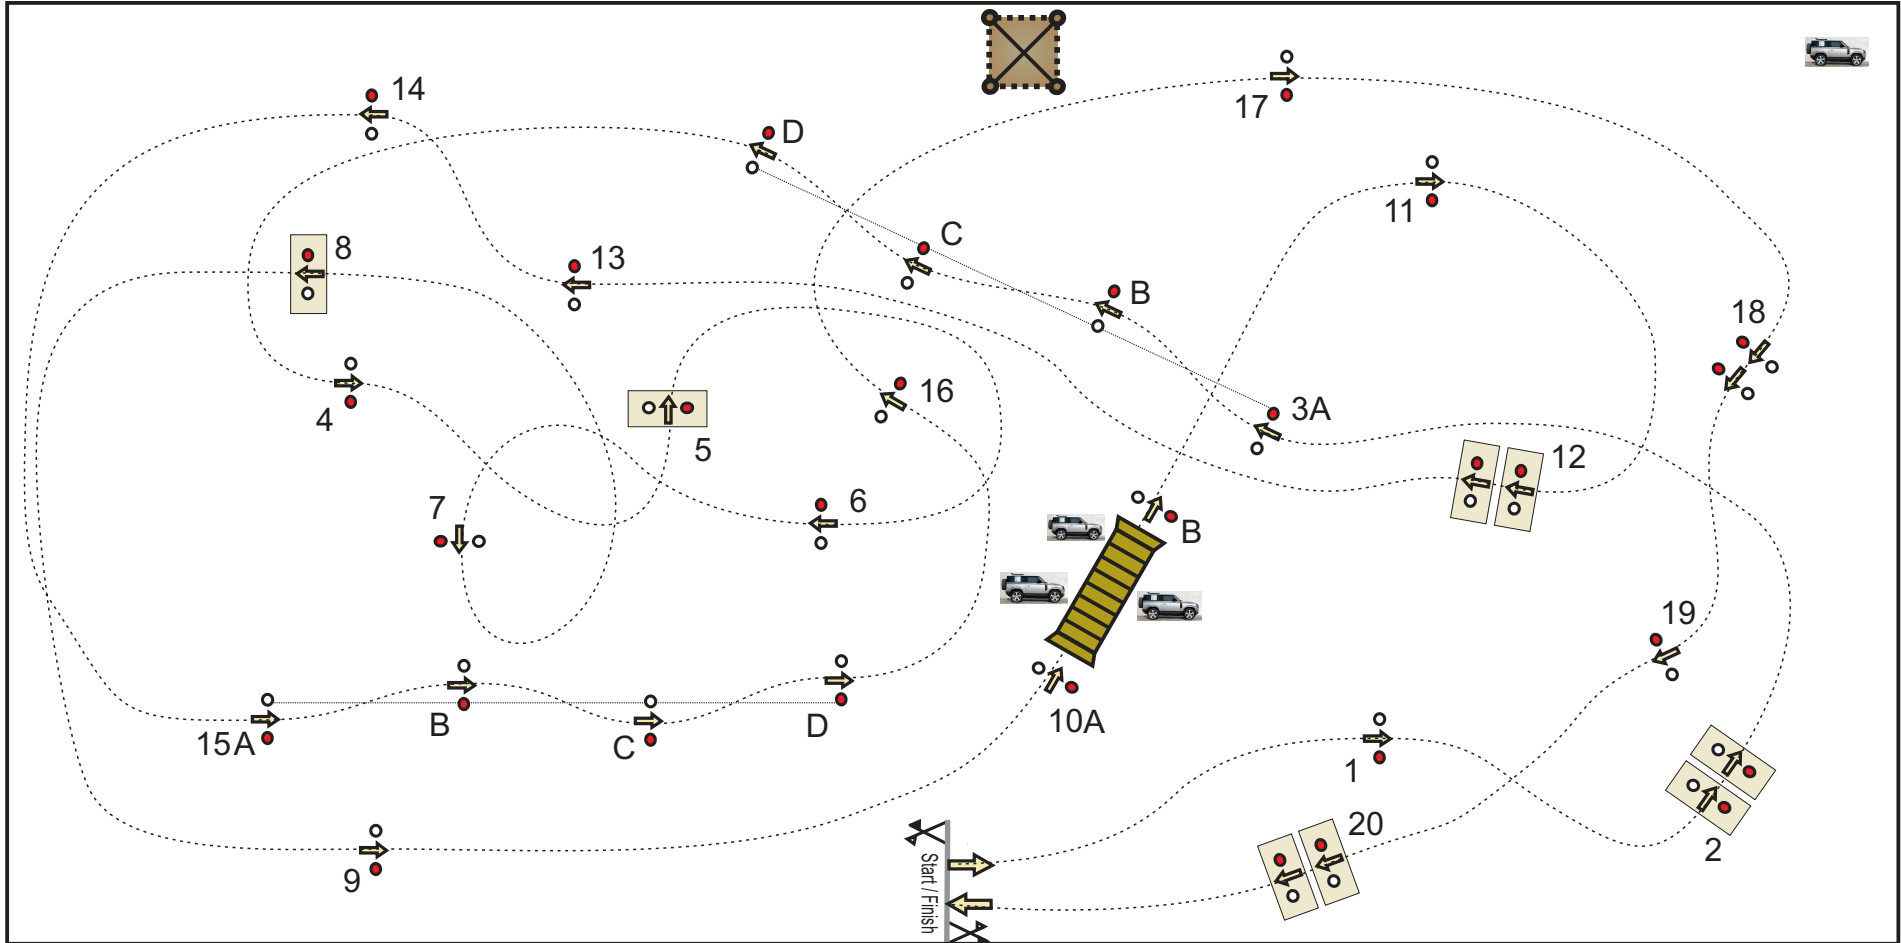

Royal Windsor Horse Show 2021

Horse Team

Speed: 240 m/min
 Face: 190 cm
 Length: 760 m
 Time Allowed: 190 sec
 Time Limit: 380 sec

Horse Pair

Speed: 250 m/min
 Face: 170 cm
 Length: 760 m
 Time Allowed: 183 sec
 Time Limit: 366 sec

 = Width: +/- 5 cm