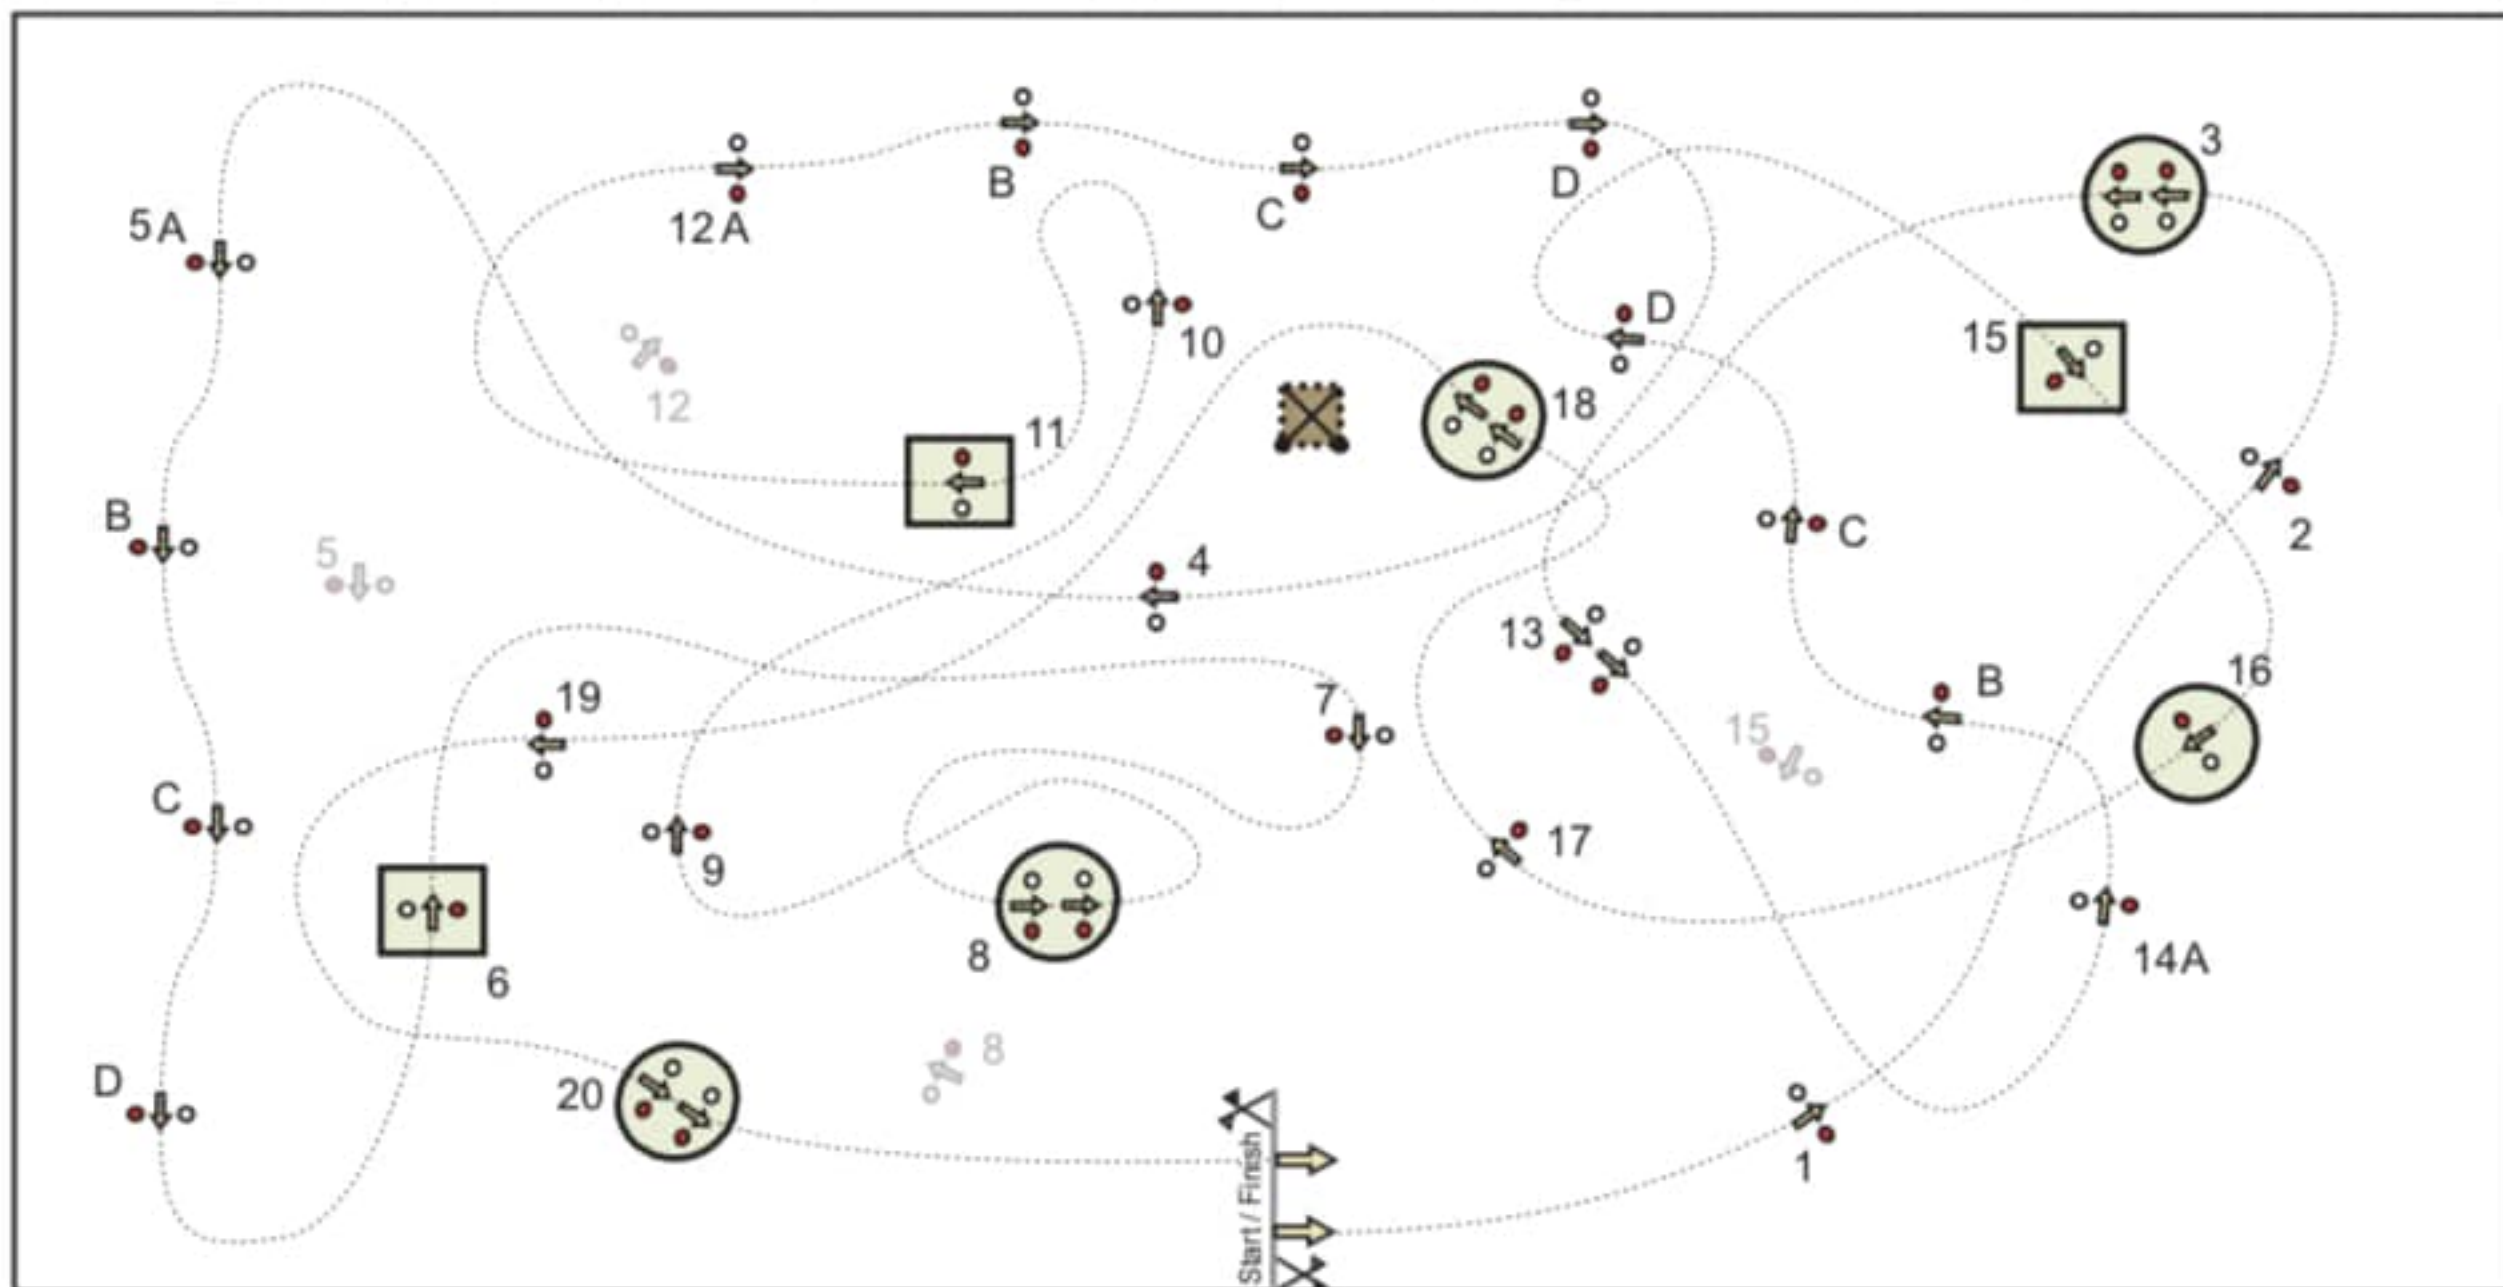

Cones FEI Driving European Championship Flyinge 2024

U25

Pony Single

Speed: 260 m/min
Face: 160 cm
Length: 650 m
Time Allowed: 150 sec
Time Limit: 300 sec

Pony Pair

Speed: 250 m/min
Face: 160 cm
Length: 650 m
Time Allowed: 156 sec
Time Limit: 312 sec

Horse Single

Speed: 250 m/min
Face: 160 cm
Length: 650 m
Time Allowed: 156 sec
Time Limit: 312 sec

= Width: +/- 5 cm, Single and Pair

= Width: +/- 5 cm, only Single