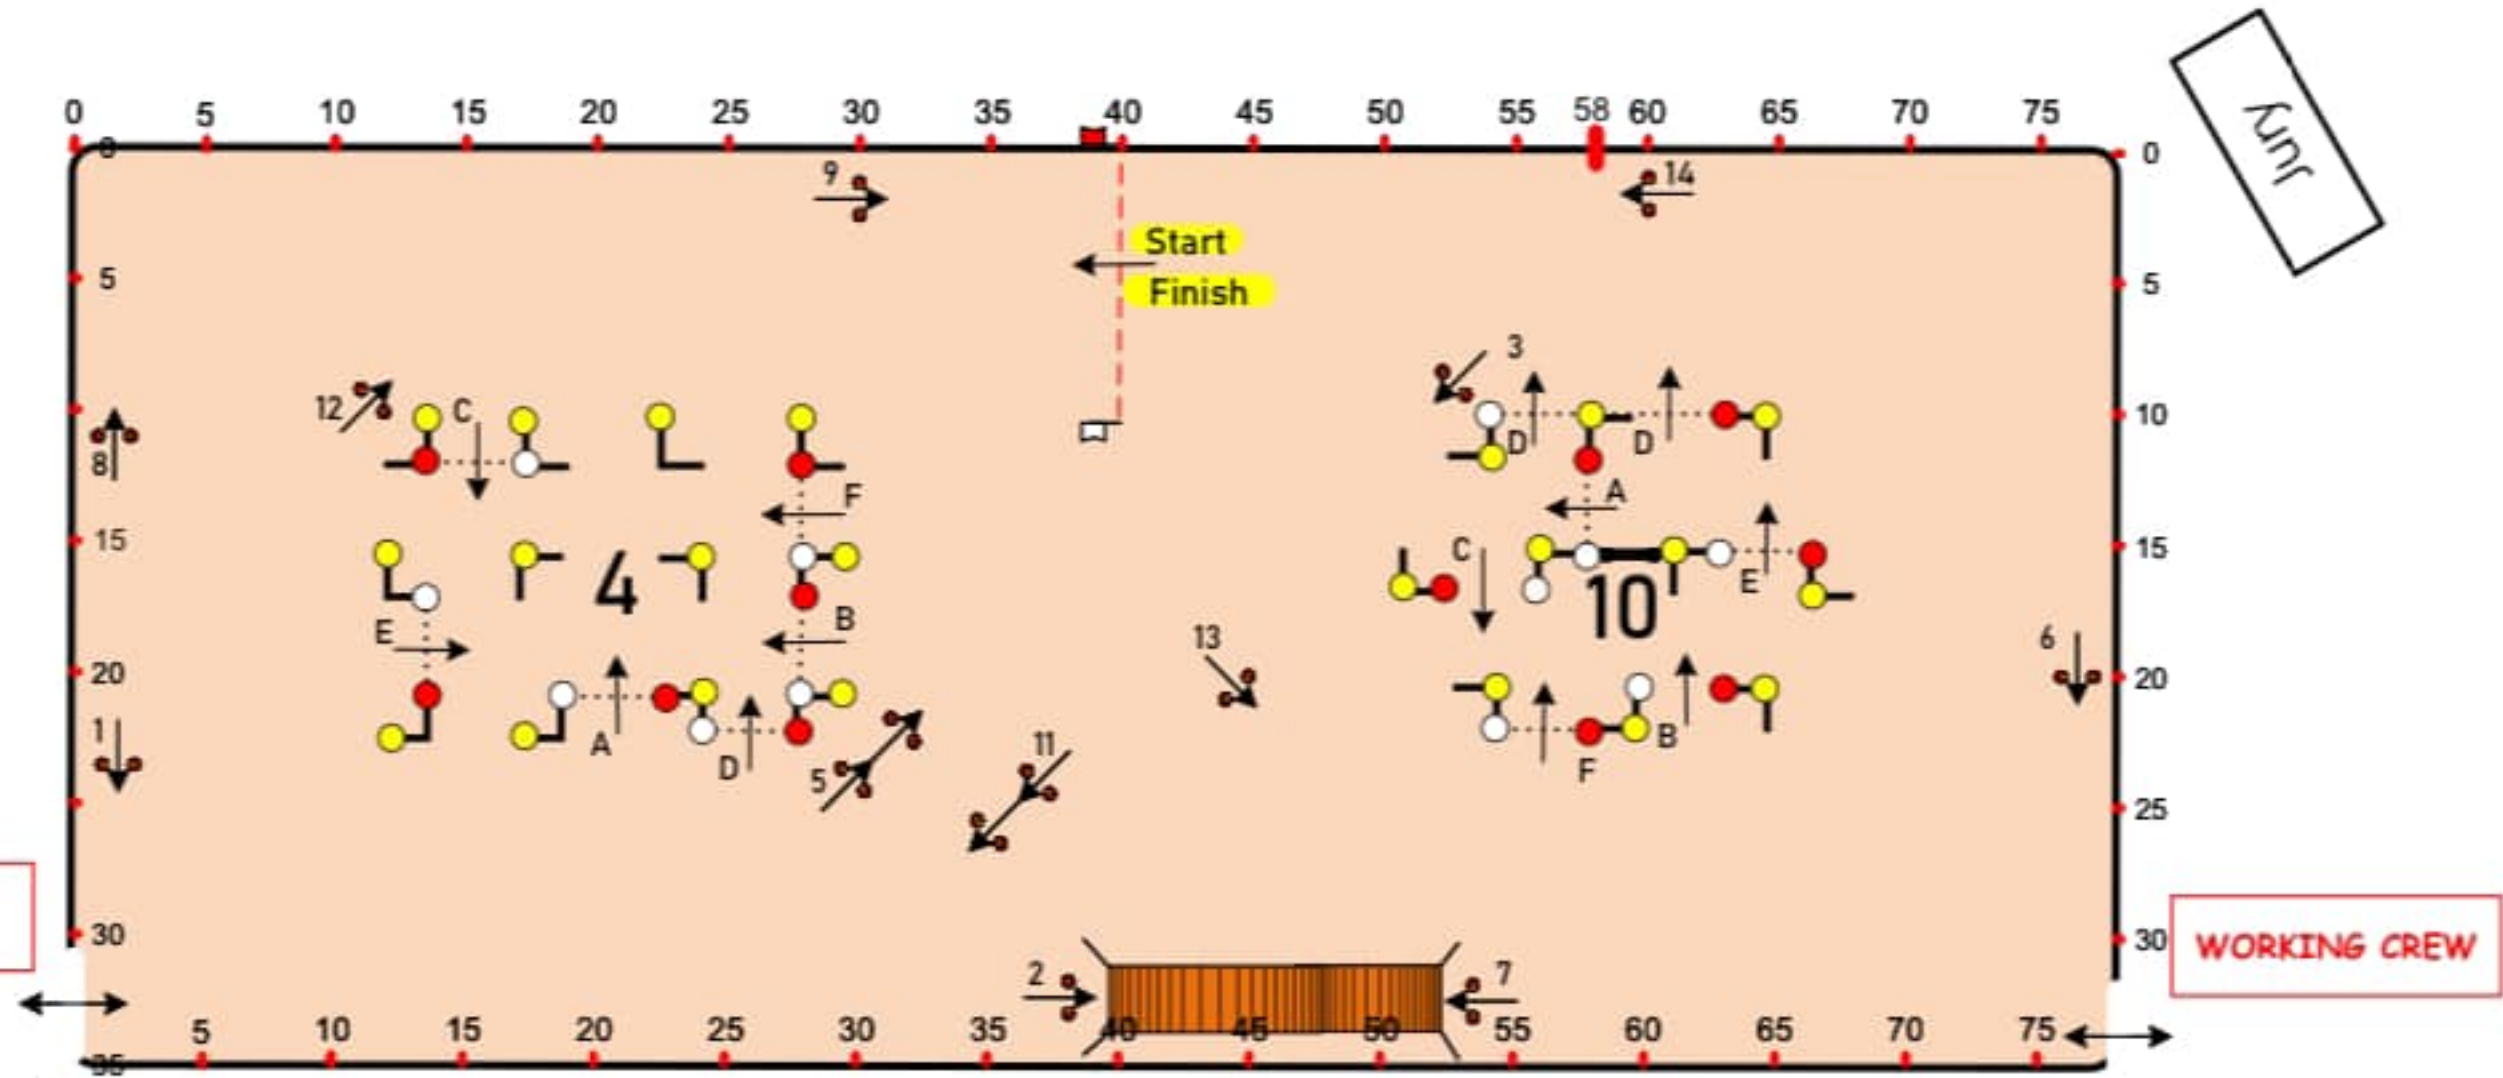

FEI DRIVING WORLD CUP FINAL BORDEAUX 2025

IN/OUT
DRIVER

WORKING CREW

● Knock down

Drive off for Competition 2: 1-2-3-4ABCDXF-5-6-7-8-9-10XBCDEF-11-12-13-14