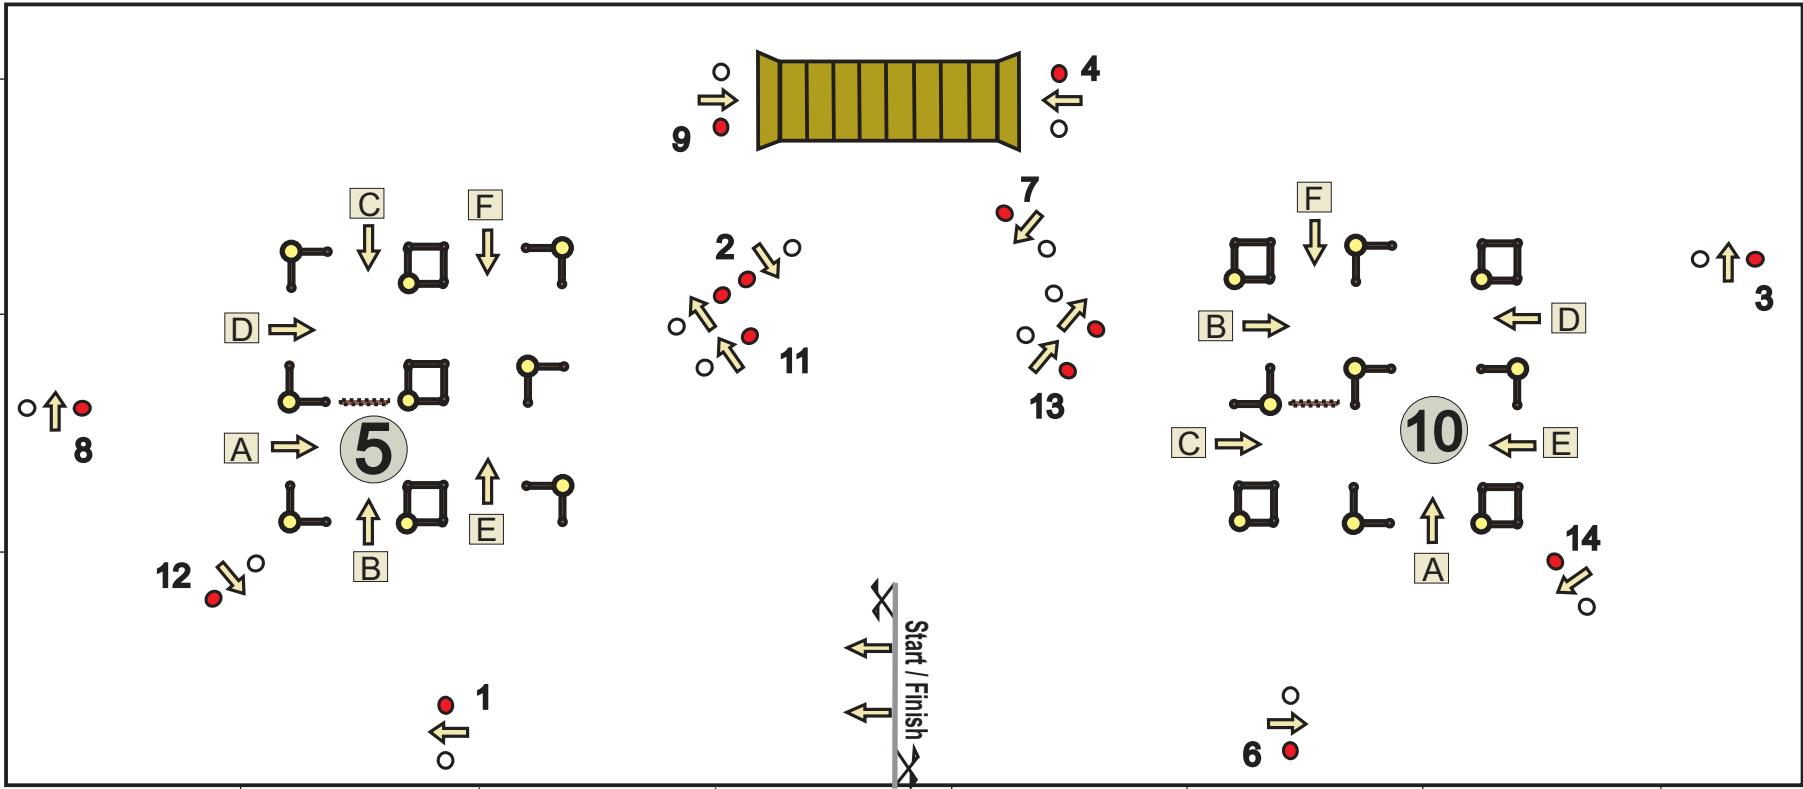

FEI Driving World Cup London December 2024

● = Knock down

Drive off for Competition-1: 1-2-3-4-5ABCDEF 6-7-8-9-10ABCDE 11-12-13-14