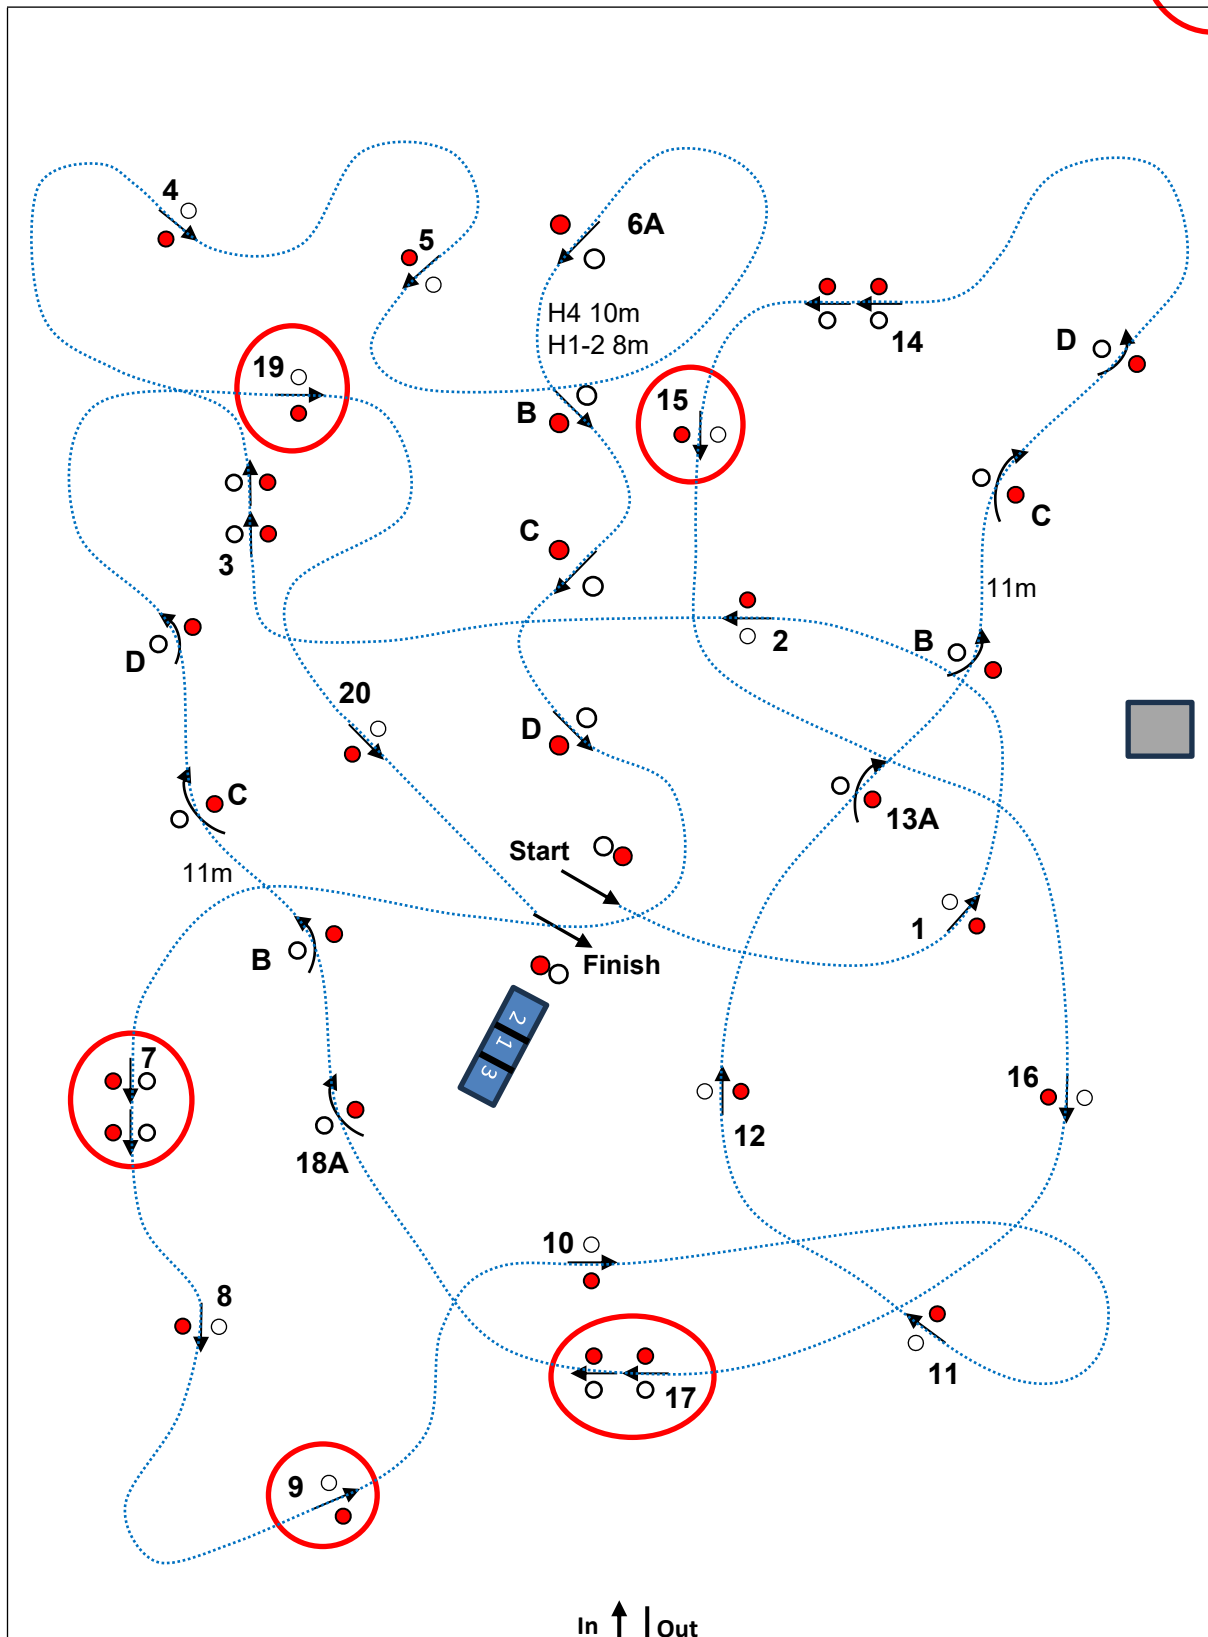

Class Nr.5 :	Speed :	Length :	Time allowed :	Time Limit :	Obstacles :	Width:
1-Horse	250 m/min	650 m	156 sec.	312 sec.	1 - 20	160cm (155cm)
2-Horses	250 m/min	690 m	166 sec.	332 sec.	1 - 20	170cm (165cm)
4-Horses	240 m/min	730 m	183 sec.	366 sec.	1 - 20	185cm (180cm)

Class Nr.5 :	Speed :	Length :	Time allowed :	Time Limit :	Obstacles :	Width:
1-Horse	250 m/min	640 m	154 sec.	308 sec.	1-7,9,11-20	160cm (155cm)
2-Horses	250 m/min	680 m	163 sec.	326 sec.	1-7,9,11-20	170cm (165cm)