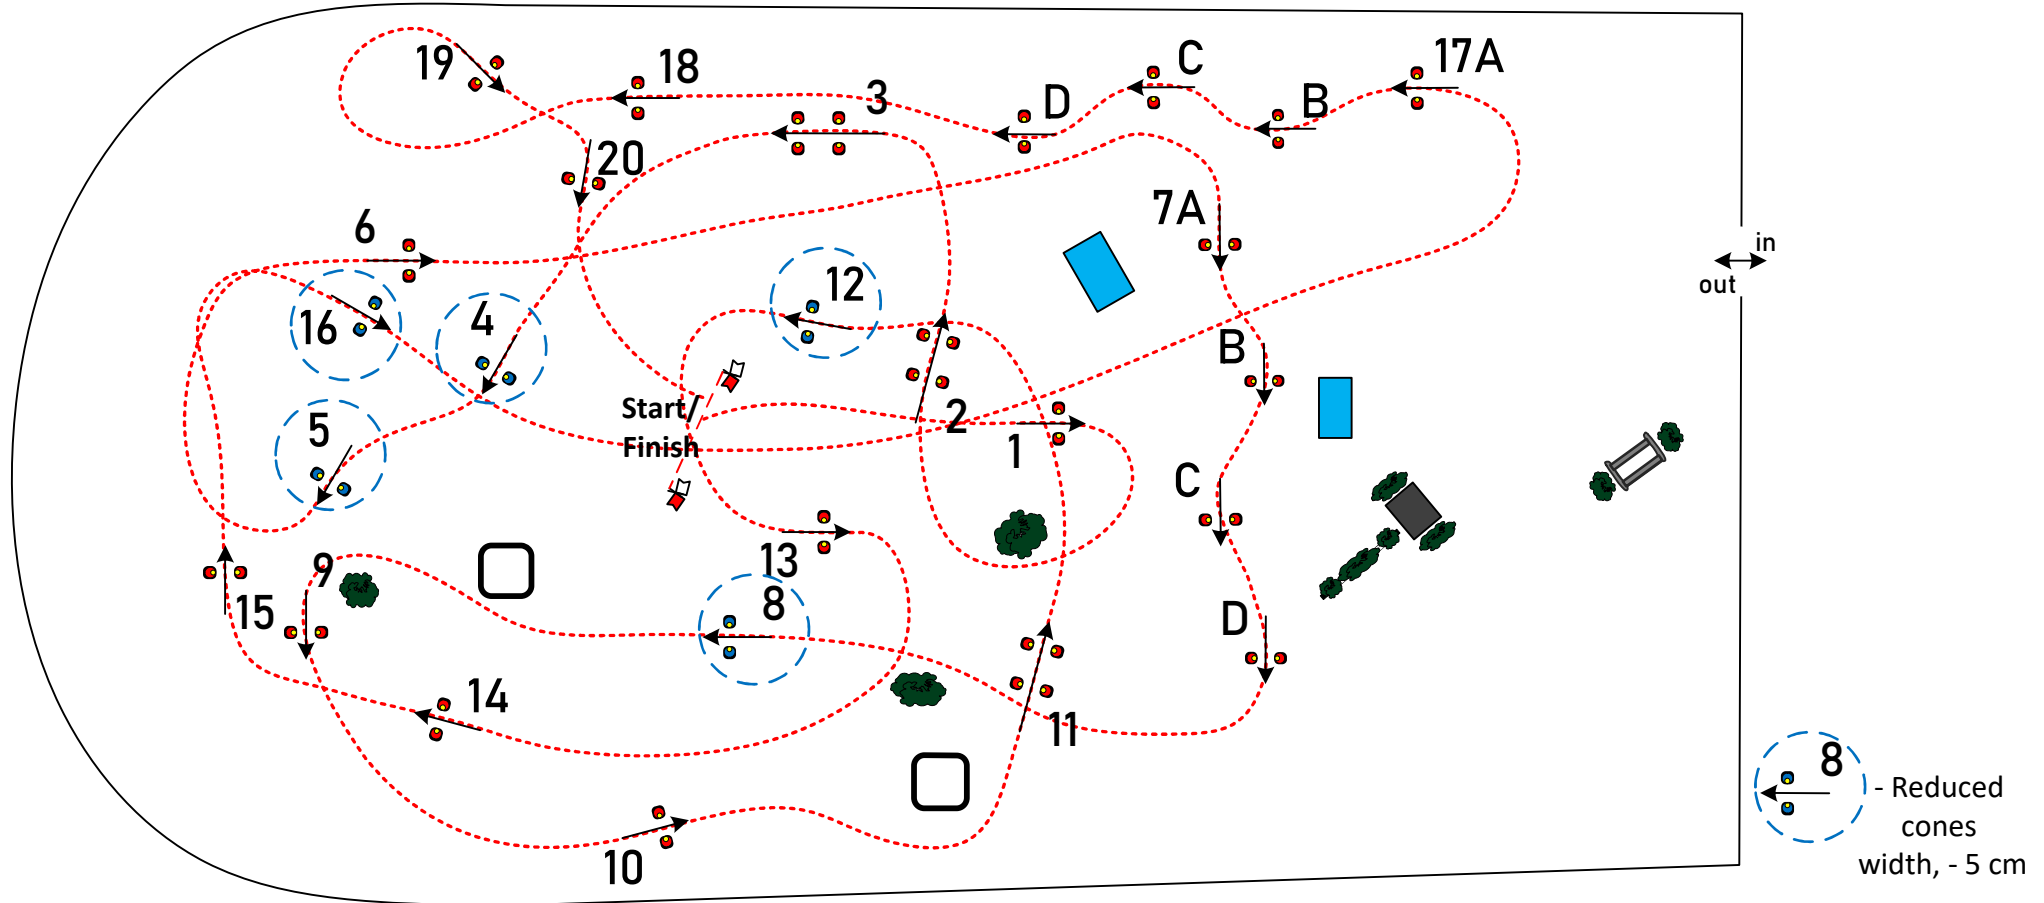

Jury

National class 7, 9 Obstacles: **1-20** Distance: **790 m** Speed: 220 m/min Time allowed: **216 s / 3 min 36 s**

National class 10 Obstacles: **1-20** Distance: **790 m** Speed: 230 m/min Time allowed: **207 s / 3 min 27 s**

Ypäjä 2024

National class 1, 2, 5, 6, 8

FEI rules 971.1.1.1.

Fault competition

Sunday, August 4, 2024

Start: 9.30 uur

Jury

National class 1, 5 Obstacles: 1-15 Distance: 590 m Speed: 200 m/min Time allowed: 177 s / 2 min 57 s