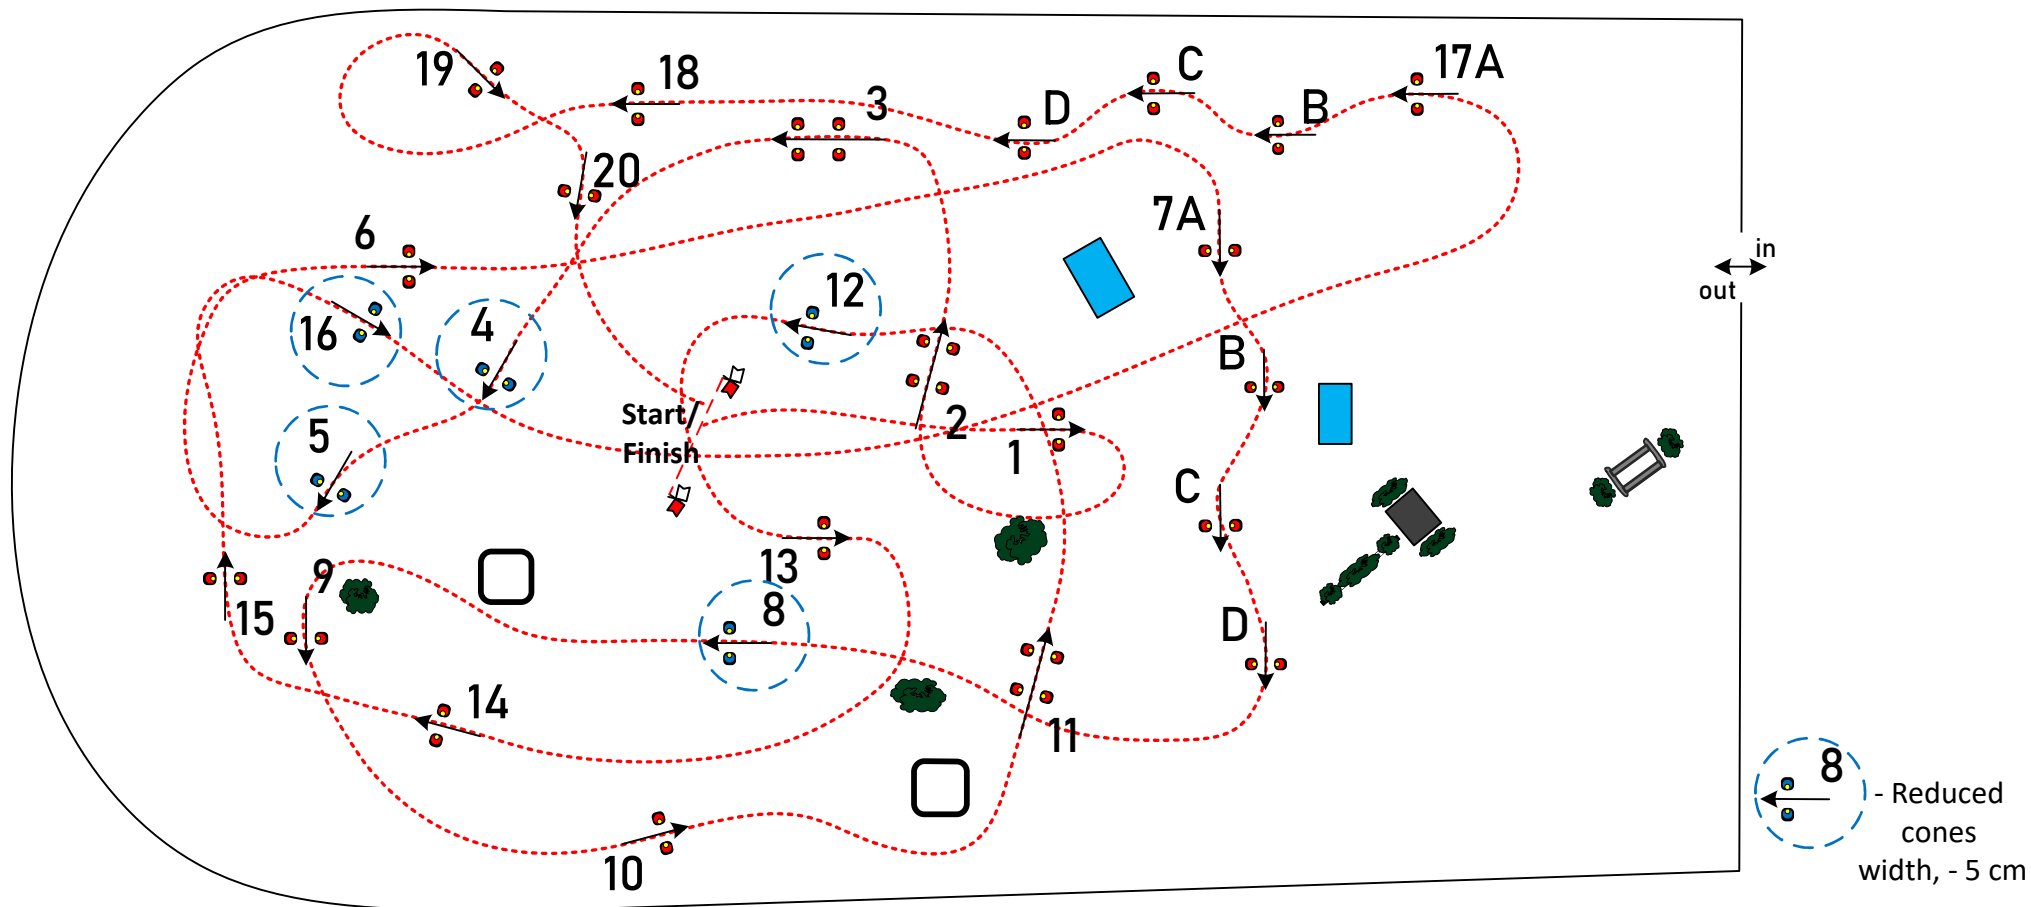

Fault competition

Sunday, August 4, 2024

Start: 9.30 uur

Jury

CAI2*-H1, CAI2*-P2, Class 11-H1, Class 12-P2 Obstacles: 1-20 Distance: 760 m Speed: 250 m/min Time allowed: 183 s / 3 min 03 s

CAI2*-P1, Class 11-P1 Obstacles: 1-20 Distance: 760 m Speed: 260 m/min Time allowed: 176 s / 2 min 56 s