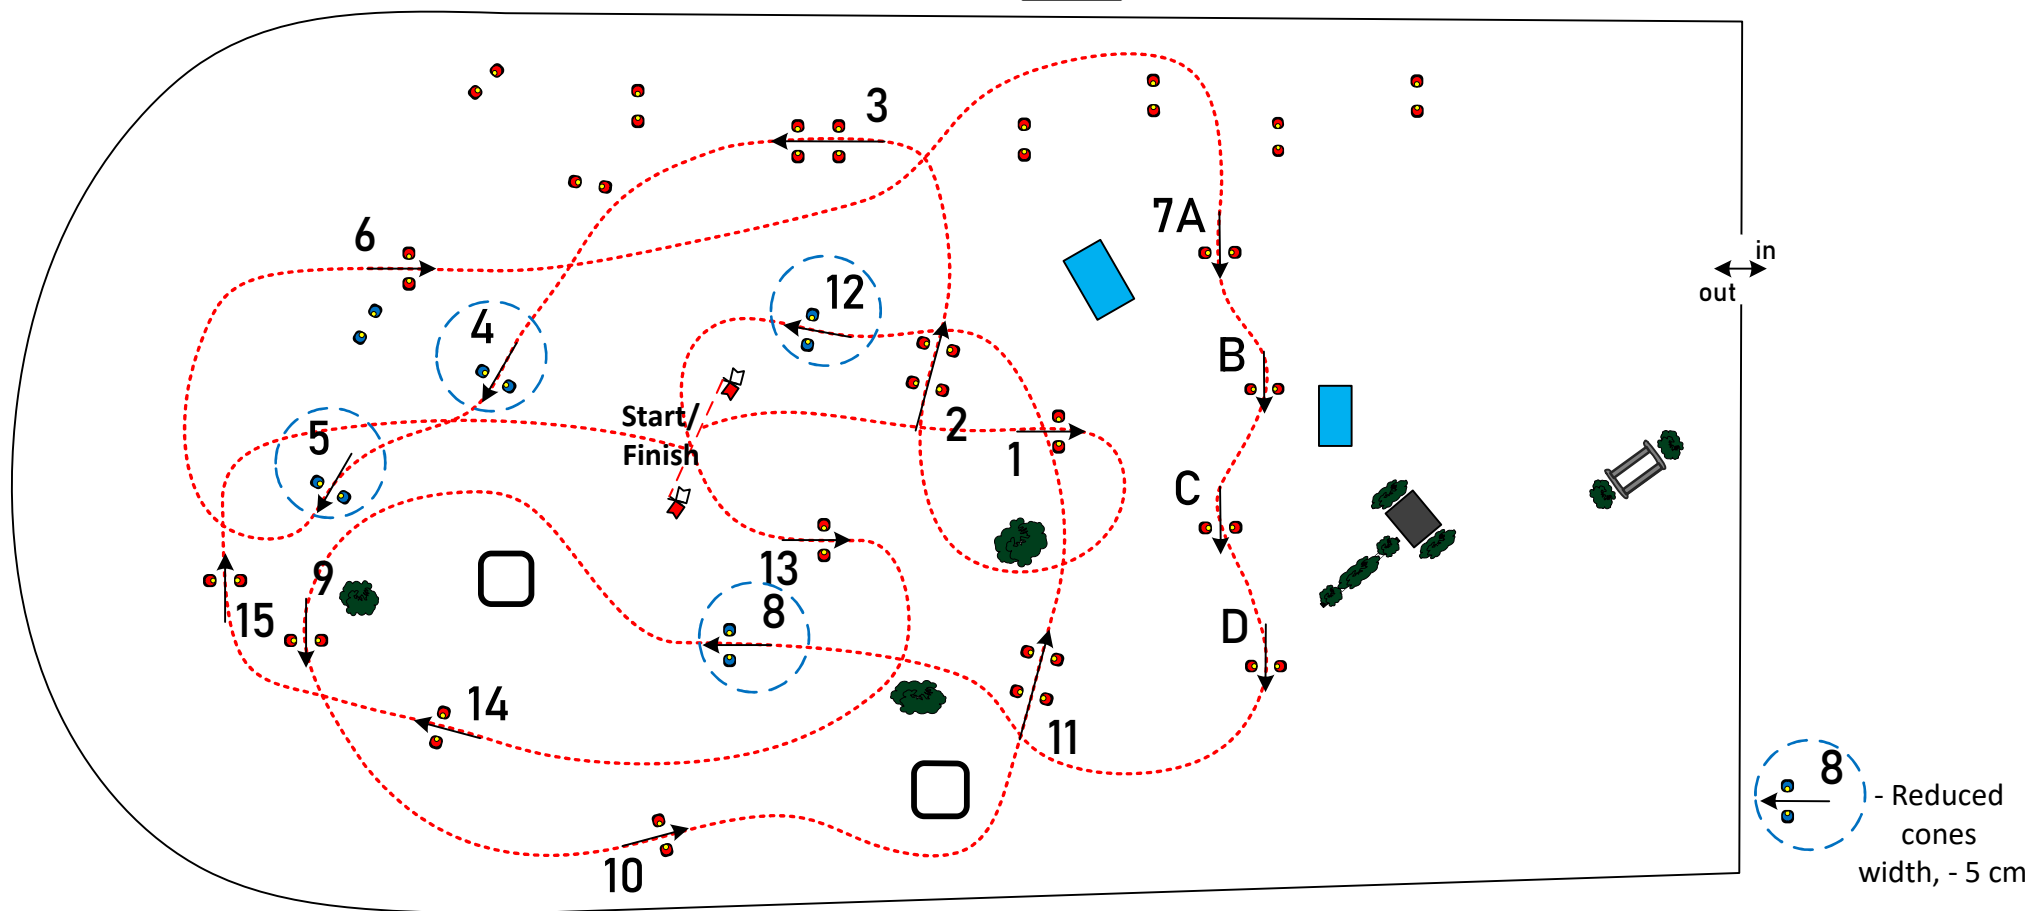

Ypäjä 2024

National class 1, 2, 5, 6, 8

FEI rules 971.1.1.1.

Fault competition

Sunday, August 4, 2024

Start: 9.30 uur

Jury

National class 1, 5 Obstacles: 1-15 Distance: 590 m Speed: 200 m/min Time allowed: 177 s / 2 min 57 s