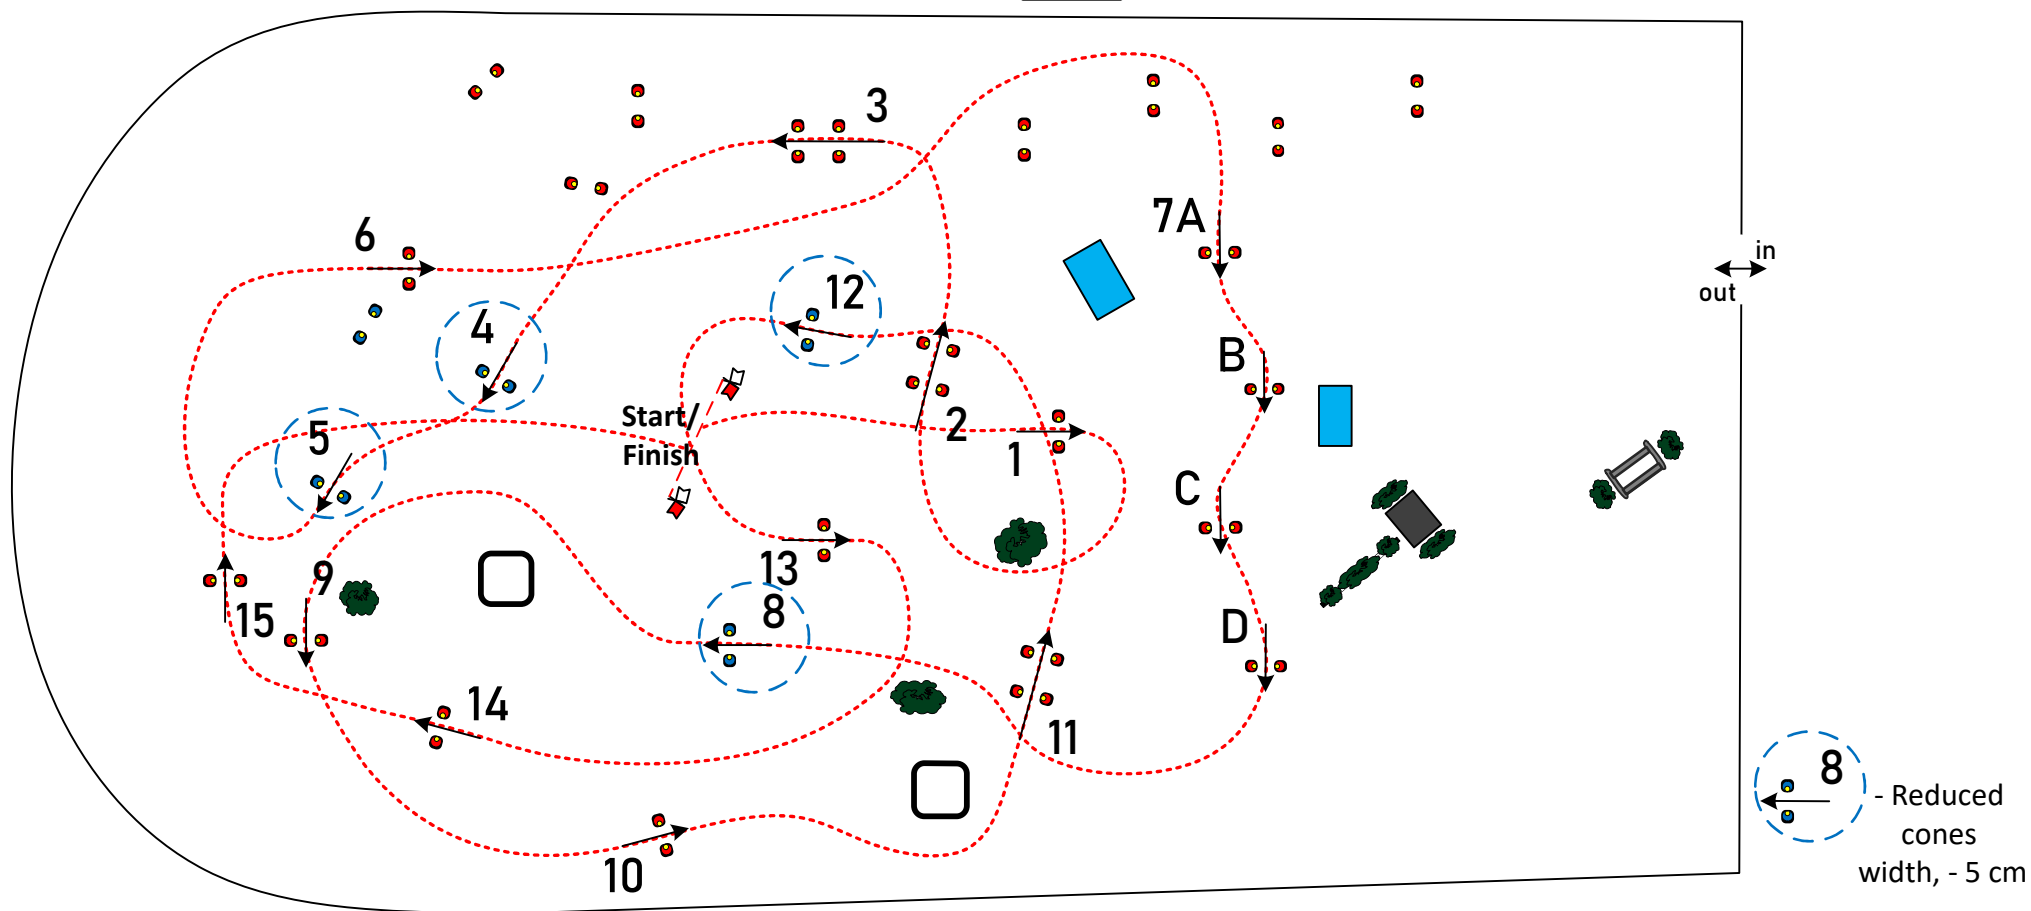

Ypäjä 2024

CAICh2*-P1

FEI rules 971.1.1.1.

Fault competition

Sunday, August 4, 2024

Start: 9.30 uur

Jury

CAICh2*-P1 Obstacles: 1-15 Distance: 580 m Speed: 220 m/min Time allowed: 159 s / 2 min 39 s

CD Kristaps Caune