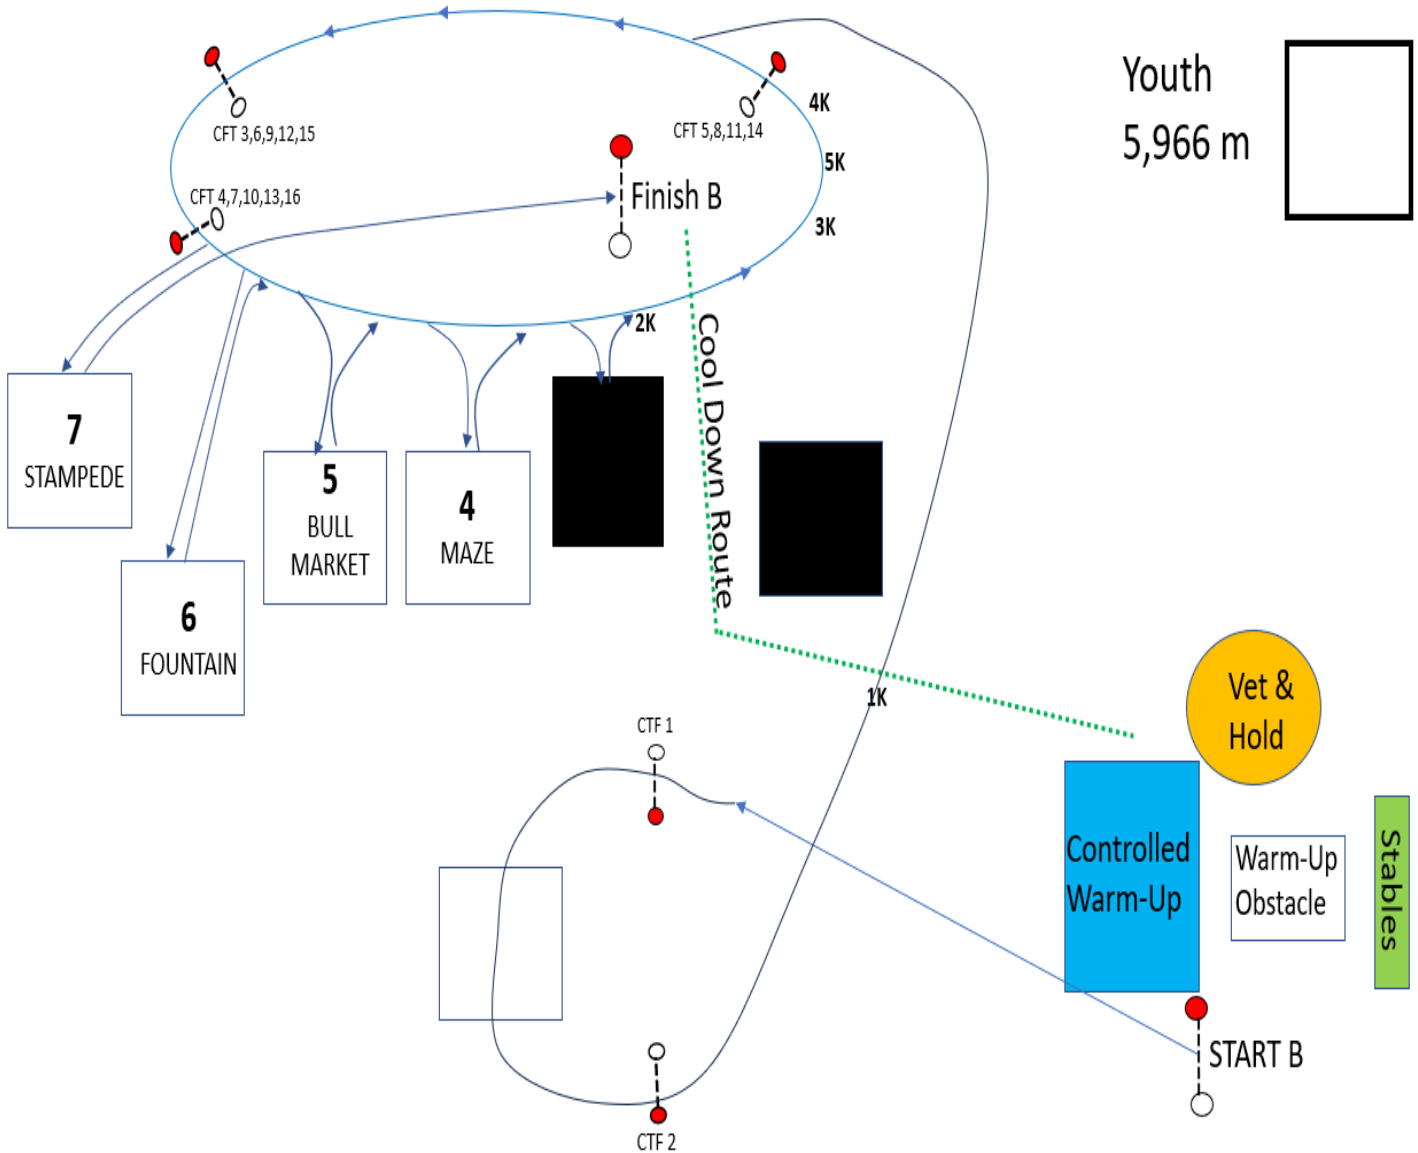

YOUTH	INTERMEDIATE	FEI **	FEI ***
START	START	START	START
CTF 1,2	CTF 1	CTF 1	CTF 1
1k	Obstacle 1	Obstacle 1	Obstacle 1
CTF 3,4	CTF 2	CTF 2	CTF 2
2k	1k	1k	1k
CTF 5,6,7	Obstacle 2	Obstacle 2	Obstacle 2
Obstacle 4	2k	2k	2k
3k	CTF 3,4,5	CTF 3,4	CTF 3,4
CTF 8,9,10	3k	Obstacle 3	Obstacle 3
Obstacle 5	CTF 6,7	CTF 5	CTF 5
4k	Obstacle 4	3k	3k
CTF 11,12,13	CTF 8,9,10	CTF 6,7	CTF 6,7
Obstacle 6	4k	Obstacle 4	Obstacle 4
5k	Obstacle 5	CTF 8	CTF 8
CTF 14,15,16	CTF 11,12,13	4k	4k
Obstacle 7	5k	CTF 9,10,11,12,13	CTF 9,10
FINISH	Obstacle 6	5k	Obstacle 5
	CTF 14,15	Obstacle 6	CTF 11
	6k	CTF 14,15	5k
	CTF 16	6k	CTF 12,13
	Obstacle 7	CTF 16	Obstacle 6
	FINISH	Obstacle 7	CTF 14
		FINISH	6k
			CTF 15,16
			Obstacle 7
			FINISH

Cool Down Route: Follow RED arrows

LIVE OAK INTERNATIONAL 2025 FEI 3* COURSE MAP

LIVE OAK INTERNATIONAL 2025 FEI 2* COURSE MAP

LIVE OAK INTERNATIONAL 2025 INTERMEDIATE & INTERMEDIATE PARA COURSE MAP

LIVE OAK INTERNATIONAL 2025 YOUTH DIVISION COURSE MAP

1

Couture Lifestyle Homes Ocala Water

Youth: part of course only (cross water or bridge)

2

Brook Ledge Horse Transportation Gulch

3

Great American Eagle's Nest

Not for INTERMEDIATE / INTERMEDIATE PARA