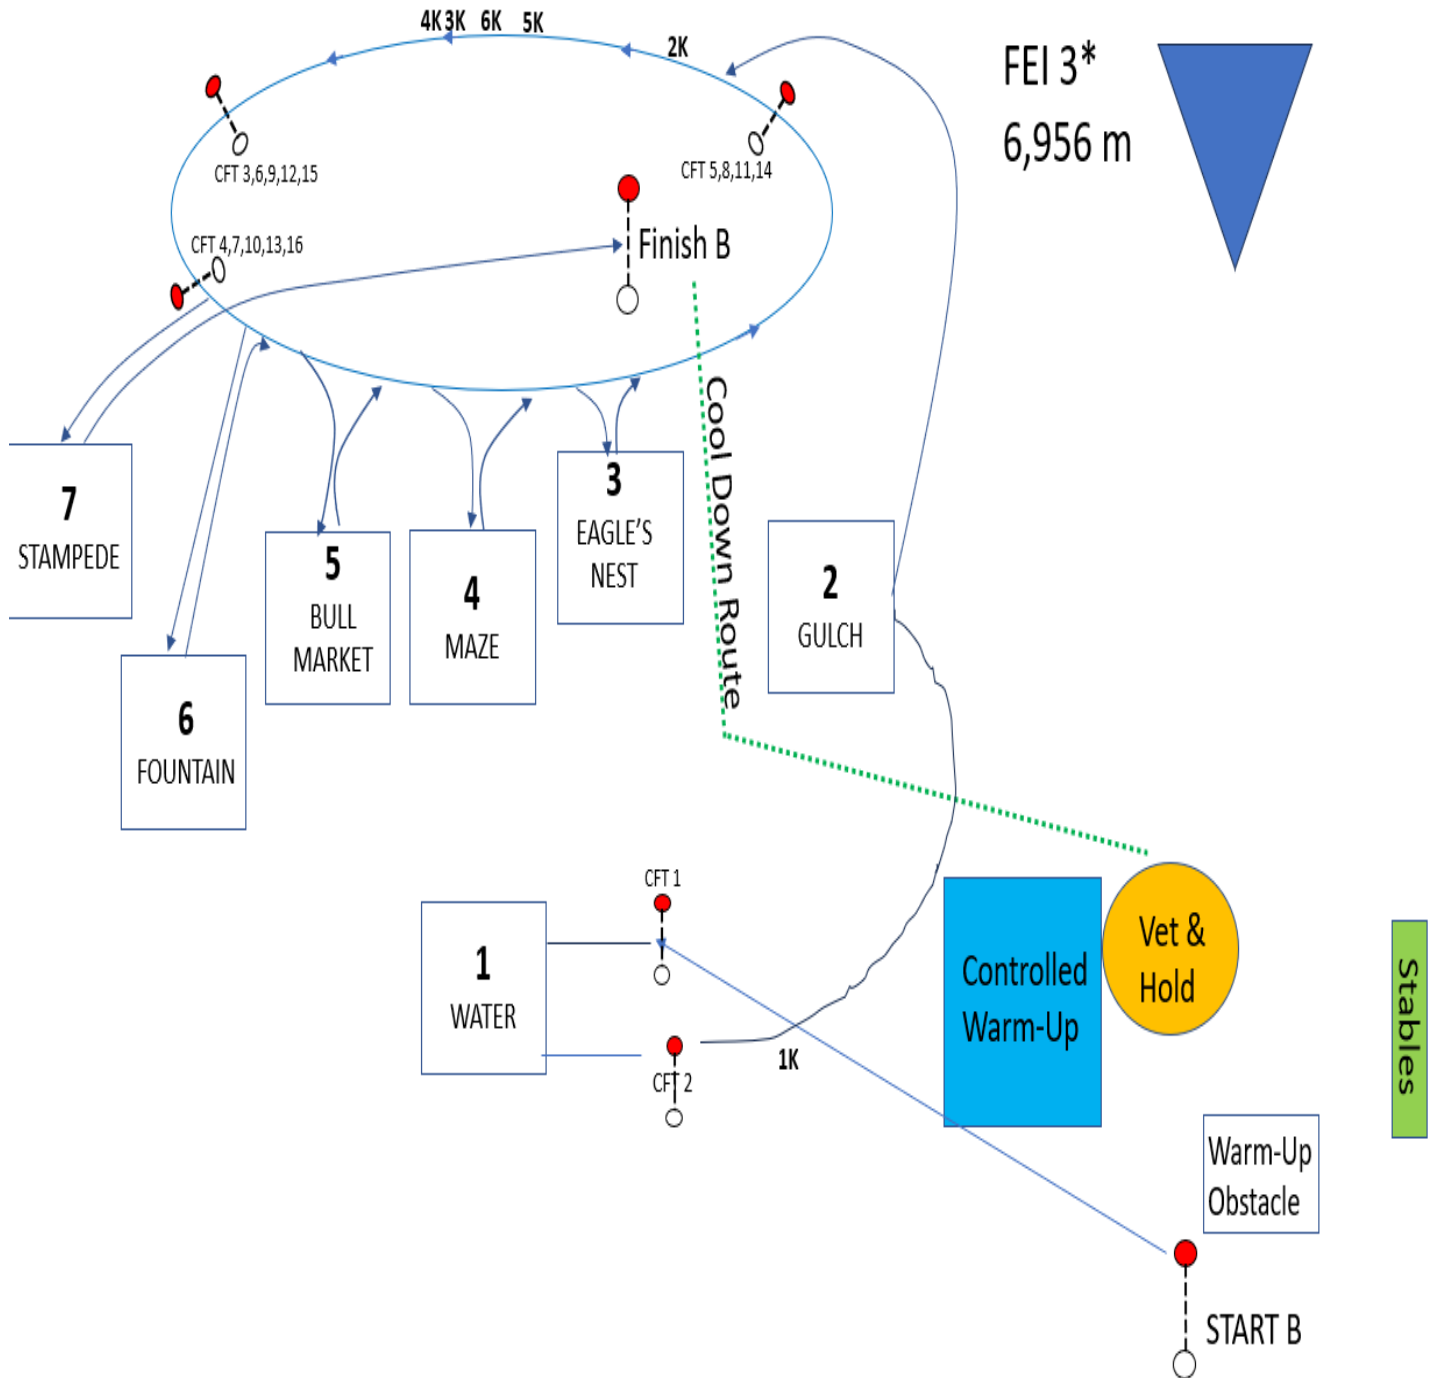

LIVE OAK INTERNATIONAL 2025 TIMES, CTF & OBSTACLE ORDER

CONTROLLED WARM - UP

- Intermediate, Para, & FEI: 28 - 30 minutes
- Youth: 18 - 20 minutes

NETURAL ZONE

- 5 minutes HALT
- 2 minutes Warm-Up Obstacle
- 2 minutes -> start section B

B SECTION

FEI 3*	KPH	Min	Time allowed
6,956 meters			
P4, P2, P1	13	29:06:00	32:06:00
H4, H2, H1	14	26:48:00	29:48:00

FEI 2*	KPH	Min	Time allowed
6,669 meters			
P1	13	27:47:00	30:47:00
H1	14	25:35:00	28:35:00

Intermediate Intermediate para	KPH	Min	Time allowed
6,646 meters			
P1- Sm. Pony	11	33:15:00	36:15:00
P2, P1	12	30:14:00	33:14:00
H2, H1	13	27:40:00	30:40:00

Youth	KPH	Min	Time allowed
5,996 meters			
P1	11	29:42:00	32:42:00
H1	12	26:58:00	29:58:00

YOUTH	INTERMEDIATE	FEI **	FEI ***
START	START	START	START
CTF 1,2	CTF 1	CTF 1	CTF 1
1k	Obstacle 1	Obstacle 1	Obstacle 1
CTF 3,4	CTF 2	CTF 2	CTF 2
2k	1k	1k	1k
CTF 5,6,7	Obstacle 2	Obstacle 2	Obstacle 2
Obstacle 4	2k	2k	2k
3k	CTF 3,4,5	CTF 3,4	CTF 3,4
CTF 8,9,10	3k	Obstacle 3	Obstacle 3
Obstacle 5	CTF 6,7	CTF 5	CTF 5
4k	Obstacle 4	3k	3k
CTF 11,12,13	CTF 8,9,10	CTF 6,7	CTF 6,7
Obstacle 6	4k	Obstacle 4	Obstacle 4
5k	Obstacle 5	CTF 8	CTF 8
CTF 14,15,16	CTF 11,12,13	4k	4k
Obstacle 7	5k	CTF 9,10,11,12,13	CTF 9,10
FINISH	Obstacle 6	5k	Obstacle 5
	CTF 14,15	Obstacle 6	CTF 11
	6k	CTF 14,15	5k
	CTF 16	6k	CTF 12,13
	Obstacle 7	CTF 16	Obstacle 6
	FINISH	Obstacle 7	CTF 14
		FINISH	6k
			CTF 15,16
			Obstacle 7
			FINISH

Cool Down Route: Follow RED arrows

LIVE OAK INTERNATIONAL 2025 FEI 3* COURSE MAP