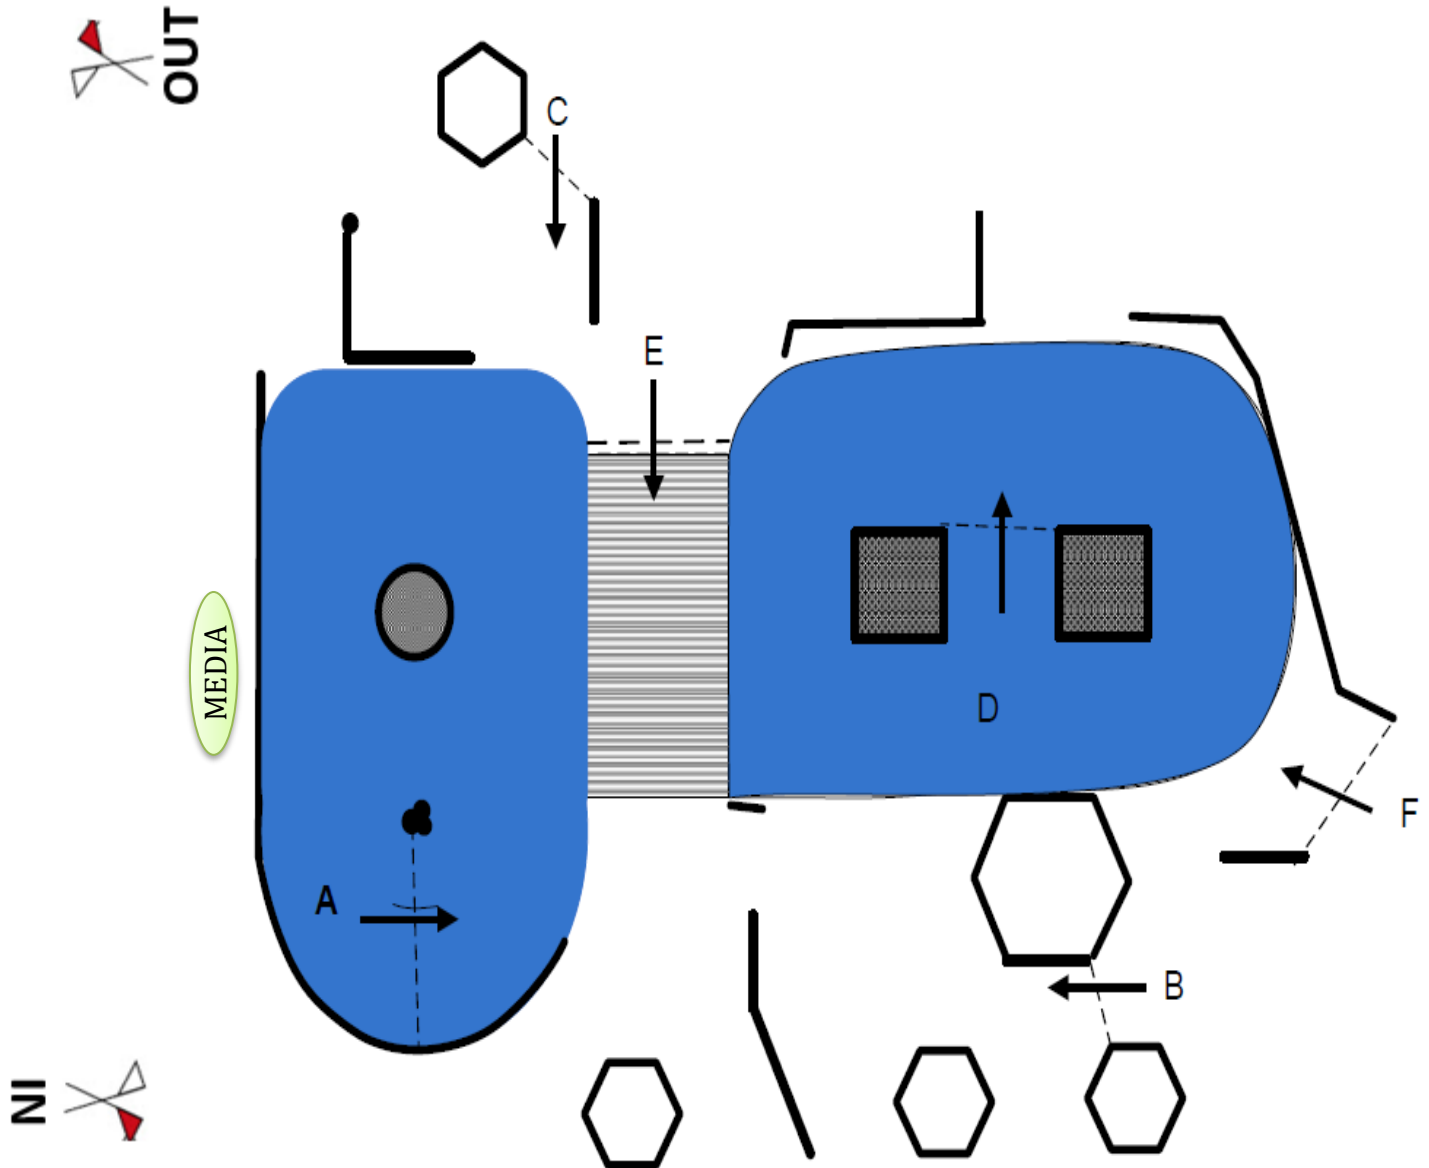

Cool Down Route: Follow RED arrows

LIVE OAK INTERNATIONAL 2025 FEI 3* COURSE MAP

LIVE OAK INTERNATIONAL 2025 FEI 2* COURSE MAP

LIVE OAK INTERNATIONAL 2025 INTERMEDIATE & INTERMEDIATE PARA COURSE MAP

LIVE OAK INTERNATIONAL 2025 YOUTH DIVISION COURSE MAP

1

Couture Lifestyle Homes Ocala Water

Youth: part of course only (cross water or bridge)

2

Brook Ledge Horse Transportation Gulch

3

Great American Eagle's Nest

Not for INTERMEDIATE / INTERMEDIATE PARA