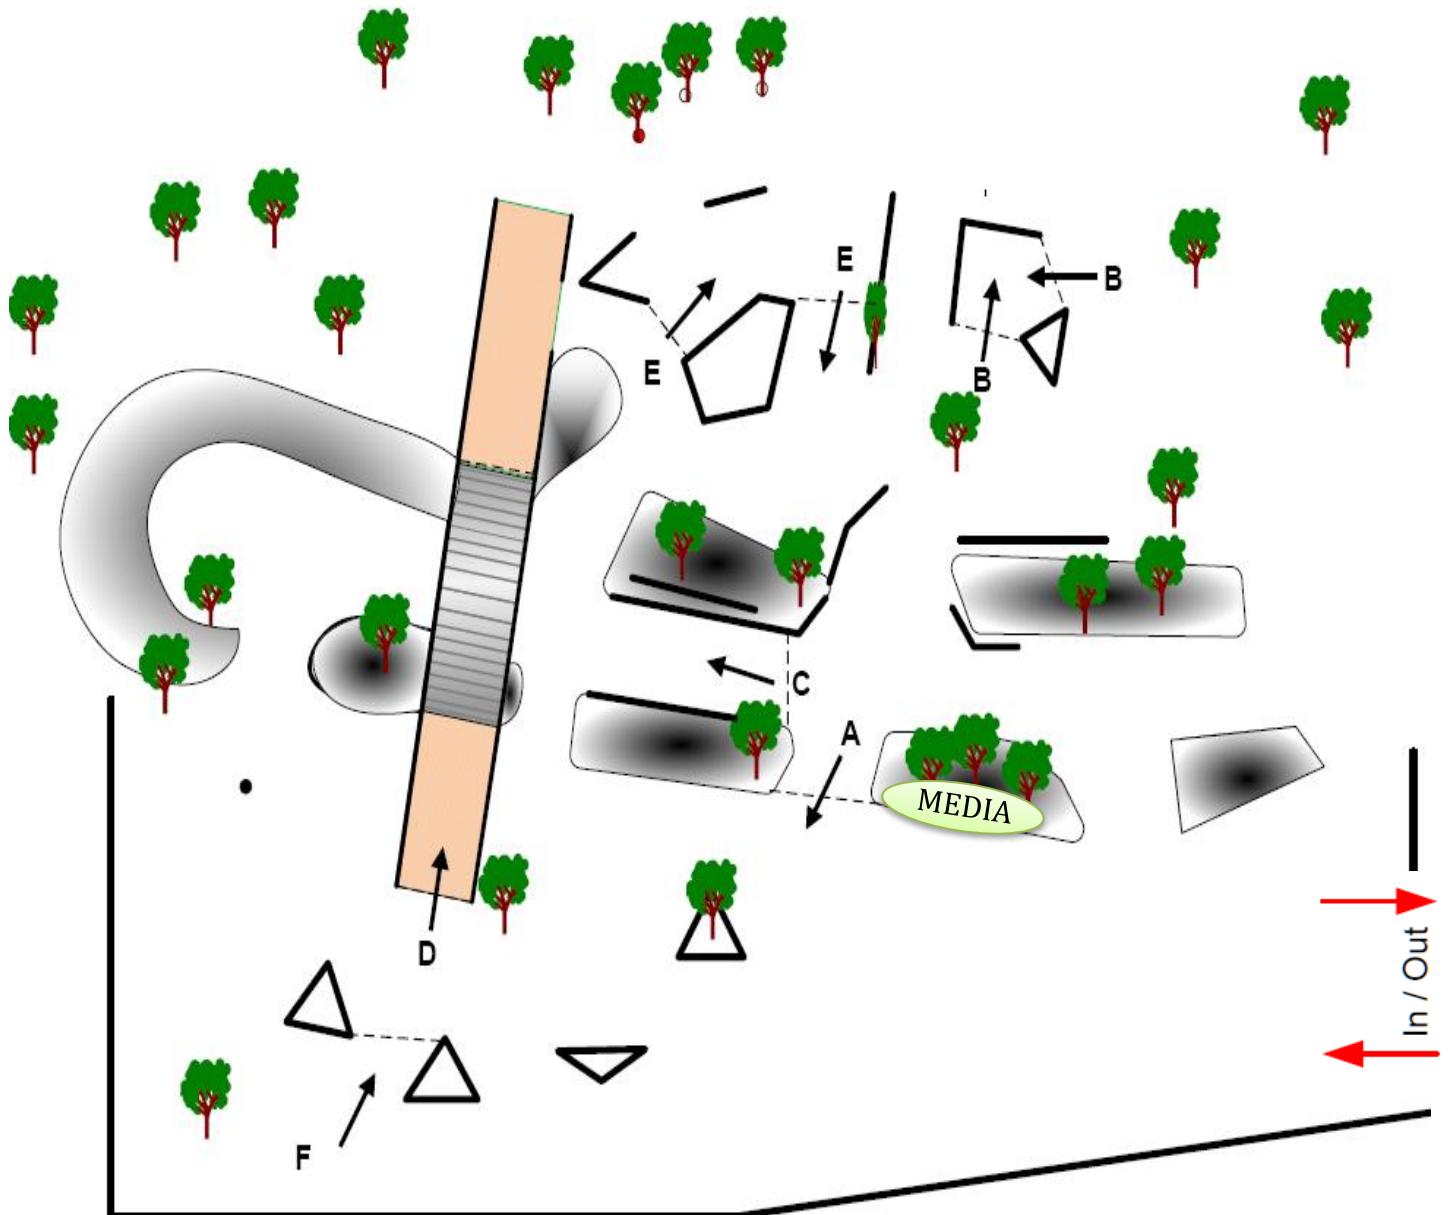

Cool Down Route: Follow RED arrows

LIVE OAK INTERNATIONAL 2025 FEI 3* COURSE MAP

LIVE OAK INTERNATIONAL 2025 FEI 2* COURSE MAP

LIVE OAK INTERNATIONAL 2025 INTERMEDIATE & INTERMEDIATE PARA COURSE MAP

LIVE OAK INTERNATIONAL 2025 YOUTH DIVISION COURSE MAP

1

Couture Lifestyle Homes Ocala Water

Youth: part of course only (cross water or bridge)

2

Brook Ledge Horse Transportation Gulch

3

Great American Eagle's Nest

Not for INTERMEDIATE / INTERMEDIATE PARA