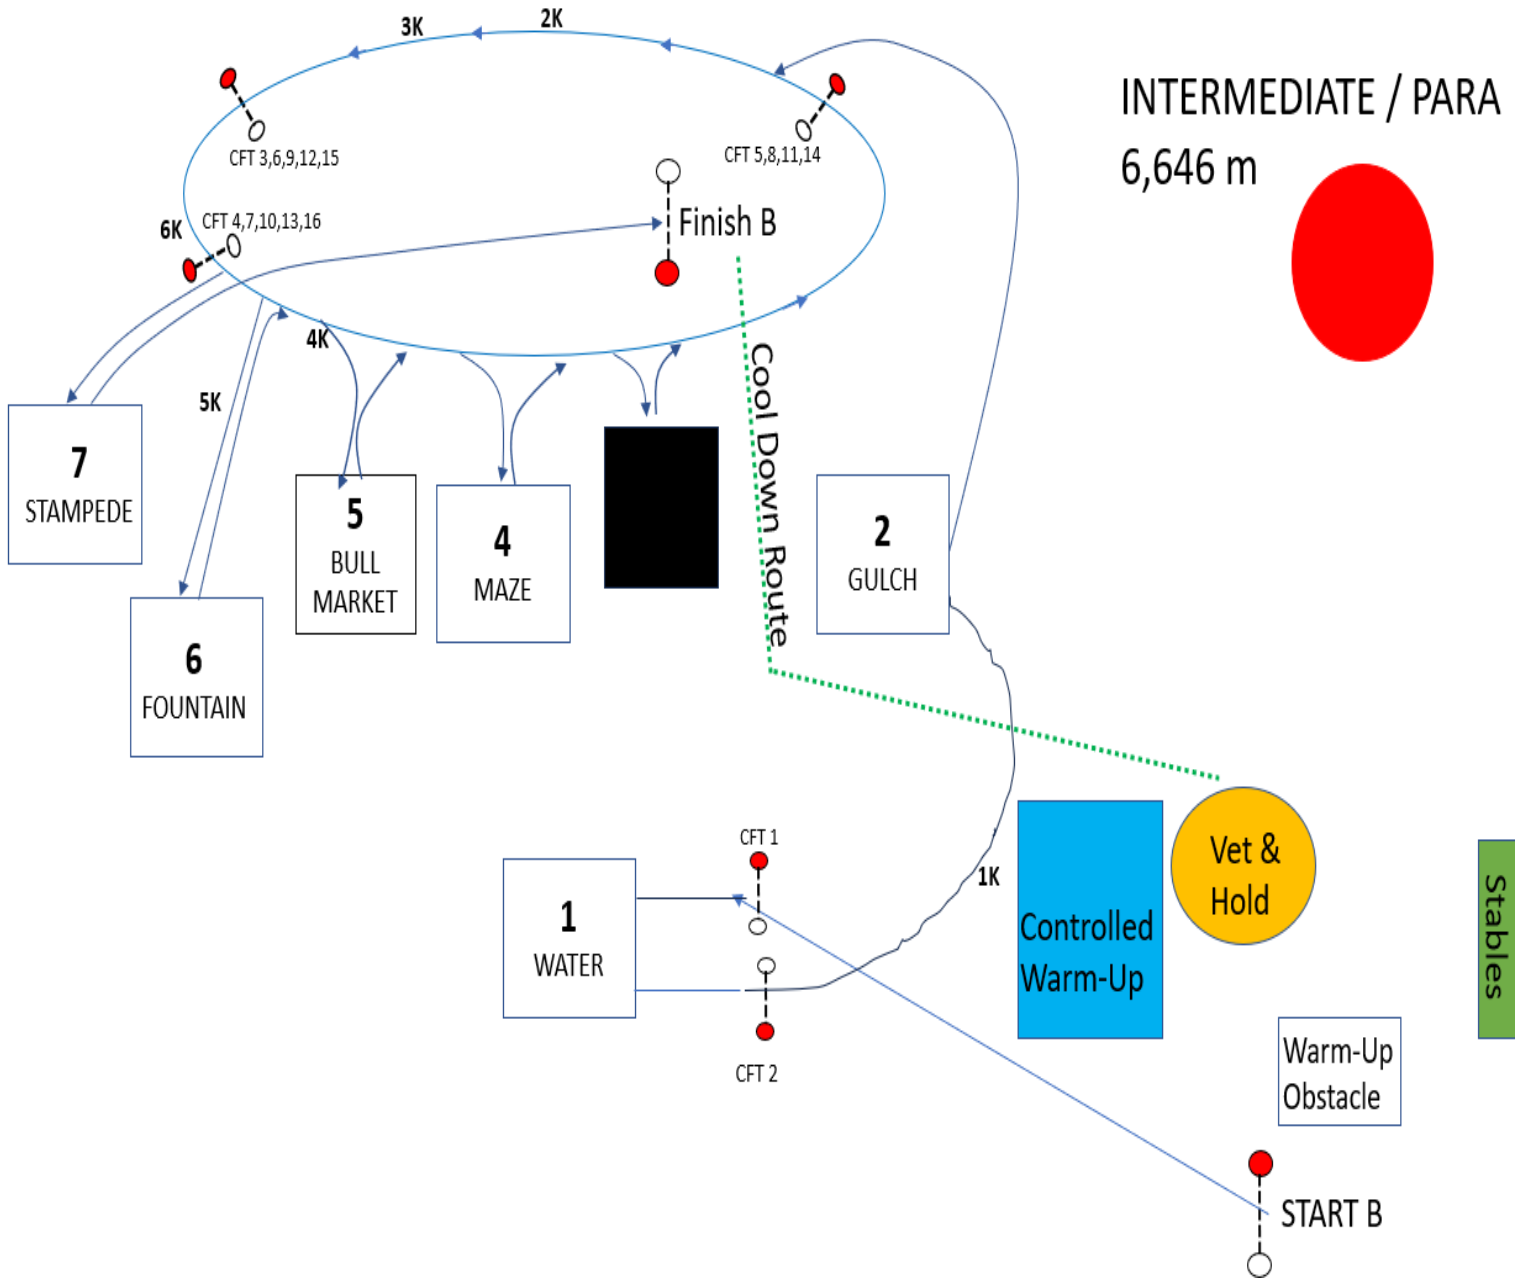

YOUTH	INTERMEDIATE	FEI **	FEI ***
START	START	START	START
CTF 1,2	CTF 1	CTF 1	CTF 1
1k	Obstacle 1	Obstacle 1	Obstacle 1
CTF 3,4	CTF 2	CTF 2	CTF 2
2k	1k	1k	1k
CTF 5,6,7	Obstacle 2	Obstacle 2	Obstacle 2
Obstacle 4	2k	2k	2k
3k	CTF 3,4,5	CTF 3,4	CTF 3,4
CTF 8,9,10	3k	Obstacle 3	Obstacle 3
Obstacle 5	CTF 6,7	CTF 5	CTF 5
4k	Obstacle 4	3k	3k
CTF 11,12,13	CTF 8,9,10	CTF 6,7	CTF 6,7
Obstacle 6	4k	Obstacle 4	Obstacle 4
5k	Obstacle 5	CTF 8	CTF 8
CTF 14,15,16	CTF 11,12,13	4k	4k
Obstacle 7	5k	CTF 9,10,11,12,13	CTF 9,10
FINISH	Obstacle 6	5k	Obstacle 5
	CTF 14,15	Obstacle 6	CTF 11
	6k	CTF 14,15	5k
	CTF 16	6k	CTF 12,13
	Obstacle 7	CTF 16	Obstacle 6
	FINISH	Obstacle 7	CTF 14
		FINISH	6k
			CTF 15,16
			Obstacle 7
			FINISH

Cool Down Route: Follow RED arrows

LIVE OAK INTERNATIONAL 2025 FEI 3* COURSE MAP

LIVE OAK INTERNATIONAL 2025 FEI 2* COURSE MAP

LIVE OAK INTERNATIONAL 2025 INTERMEDIATE & INTERMEDIATE PARA COURSE MAP

LIVE OAK INTERNATIONAL 2025 YOUTH DIVISION COURSE MAP

1

Couture Lifestyle Homes Ocala Water

Youth: part of course only (cross water or bridge)

2

Brook Ledge Horse Transportation Gulch

3

Great American Eagle's Nest

Not for INTERMEDIATE / INTERMEDIATE PARA