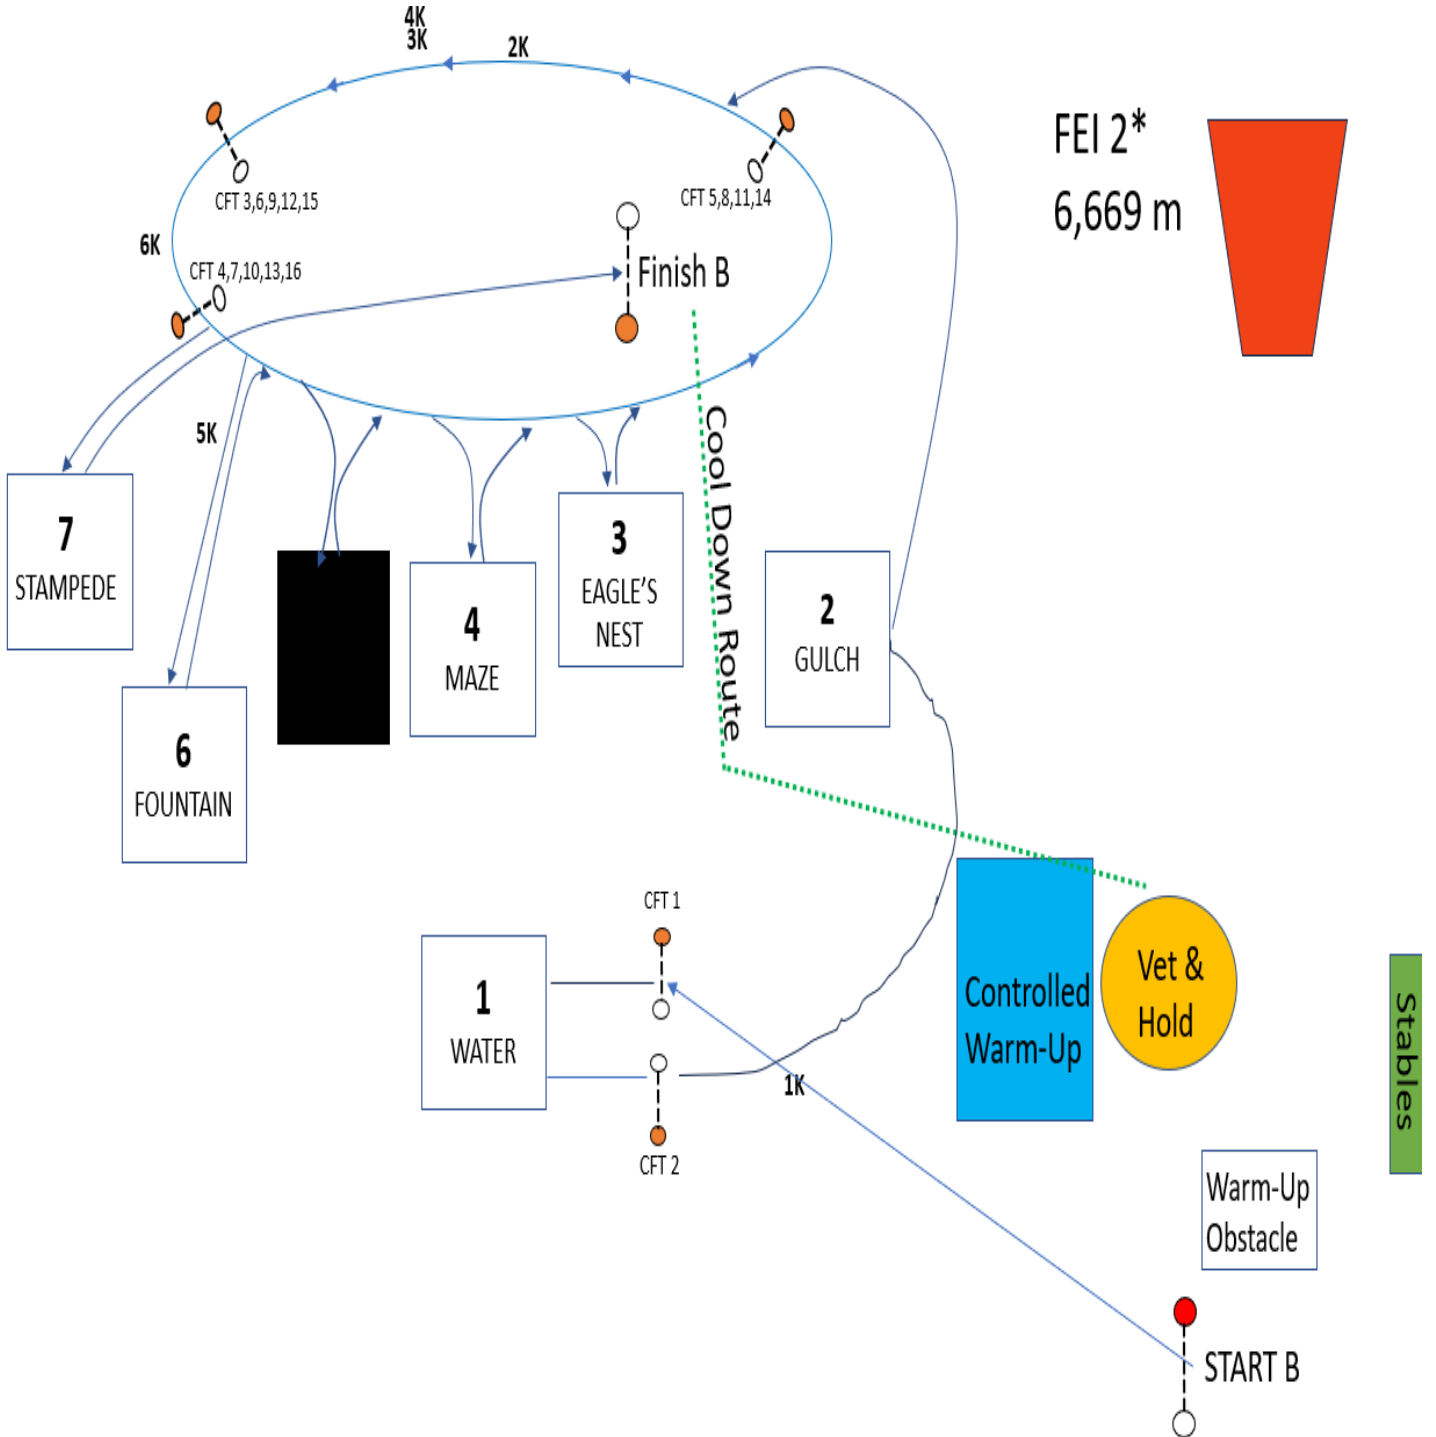

YOUTH	INTERMEDIATE	FEI **	FEI ***
START	START	START	START
CTF 1,2	CTF 1	CTF 1	CTF 1
1k	Obstacle 1	Obstacle 1	Obstacle 1
CTF 3,4	CTF 2	CTF 2	CTF 2
2k	1k	1k	1k
CTF 5,6,7	Obstacle 2	Obstacle 2	Obstacle 2
Obstacle 4	2k	2k	2k
3k	CTF 3,4,5	CTF 3,4	CTF 3,4
CTF 8,9,10	3k	Obstacle 3	Obstacle 3
Obstacle 5	CTF 6,7	CTF 5	CTF 5
4k	Obstacle 4	3k	3k
CTF 11,12,13	CTF 8,9,10	CTF 6,7	CTF 6,7
Obstacle 6	4k	Obstacle 4	Obstacle 4
5k	Obstacle 5	CTF 8	CTF 8
CTF 14,15,16	CTF 11,12,13	4k	4k
Obstacle 7	5k	CTF 9,10,11,12,13	CTF 9,10
FINISH	Obstacle 6	5k	Obstacle 5
	CTF 14,15	Obstacle 6	CTF 11
	6k	CTF 14,15	5k
	CTF 16	6k	CTF 12,13
	Obstacle 7	CTF 16	Obstacle 6
	FINISH	Obstacle 7	CTF 14
		FINISH	6k
			CTF 15,16
			Obstacle 7
			FINISH

Cool Down Route: Follow RED arrows

LIVE OAK INTERNATIONAL 2025 FEI 3* COURSE MAP

LIVE OAK INTERNATIONAL 2025 FEI 2* COURSE MAP

LIVE OAK INTERNATIONAL 2025 INTERMEDIATE & INTERMEDIATE PARA COURSE MAP

LIVE OAK INTERNATIONAL 2025 YOUTH DIVISION COURSE MAP

1

Couture Lifestyle Homes Ocala Water

Youth: part of course only (cross water or bridge)

2

Brook Ledge Horse Transportation Gulch

3

Great American Eagle's Nest

Not for INTERMEDIATE / INTERMEDIATE PARA