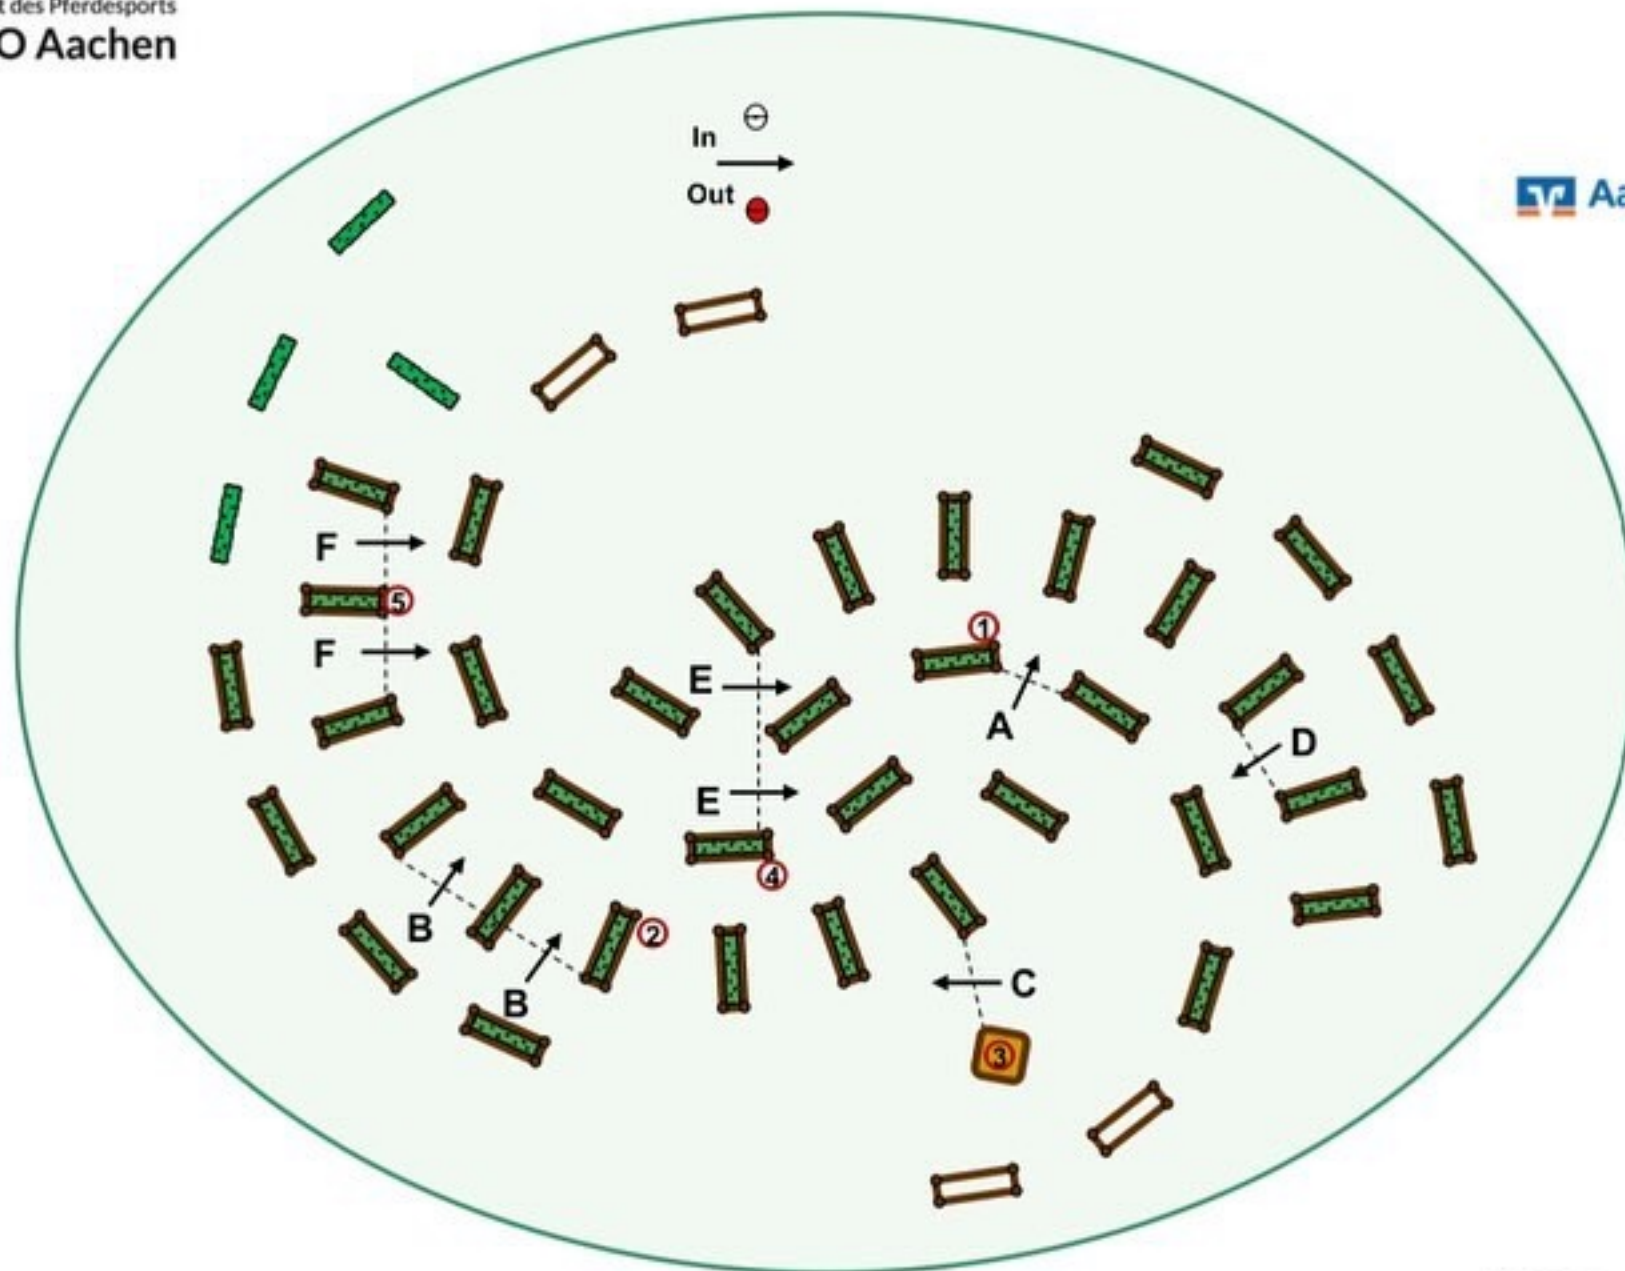

**○ 4 Knock Down Element**

CD Nat.  
 Uli Schaffrath

FEI Course Designer  
  
 ★ ★ ★ ★  
 Alexander Flocke

○ 5 Knock Down Element

**Double Hills**

 4 Knock Down Element

 15 Knock Down Element

 Jumps removed before Marathon

CD Nat.  
 Uli Schaffrath

FEI Course Designer  
  
 ★ ★ ★ ★  
 Alexander Flocke

 3 Knock Down Element

○ 15 Knock Down Element

✗ Jump in the Water removed before Marathon

CD Nat.  
 Uli Schaffrath

FEI Course Designer  
  
 ★★★★★  
 Alexander Flocke

**Farm House  
 Garden**

○ 5 Knock Down Element

CD Nat.  
 Uli Schaffrath

FEI Course Designer  
  
 ★ ★ ★ ★  
 Alexander Flocke

   4 Knock Down Element

CD Nat.  
 Uli Schaffrath

FEI Course Designer  
  
 ★ ★ ★ ★  
 Alexander Flocke