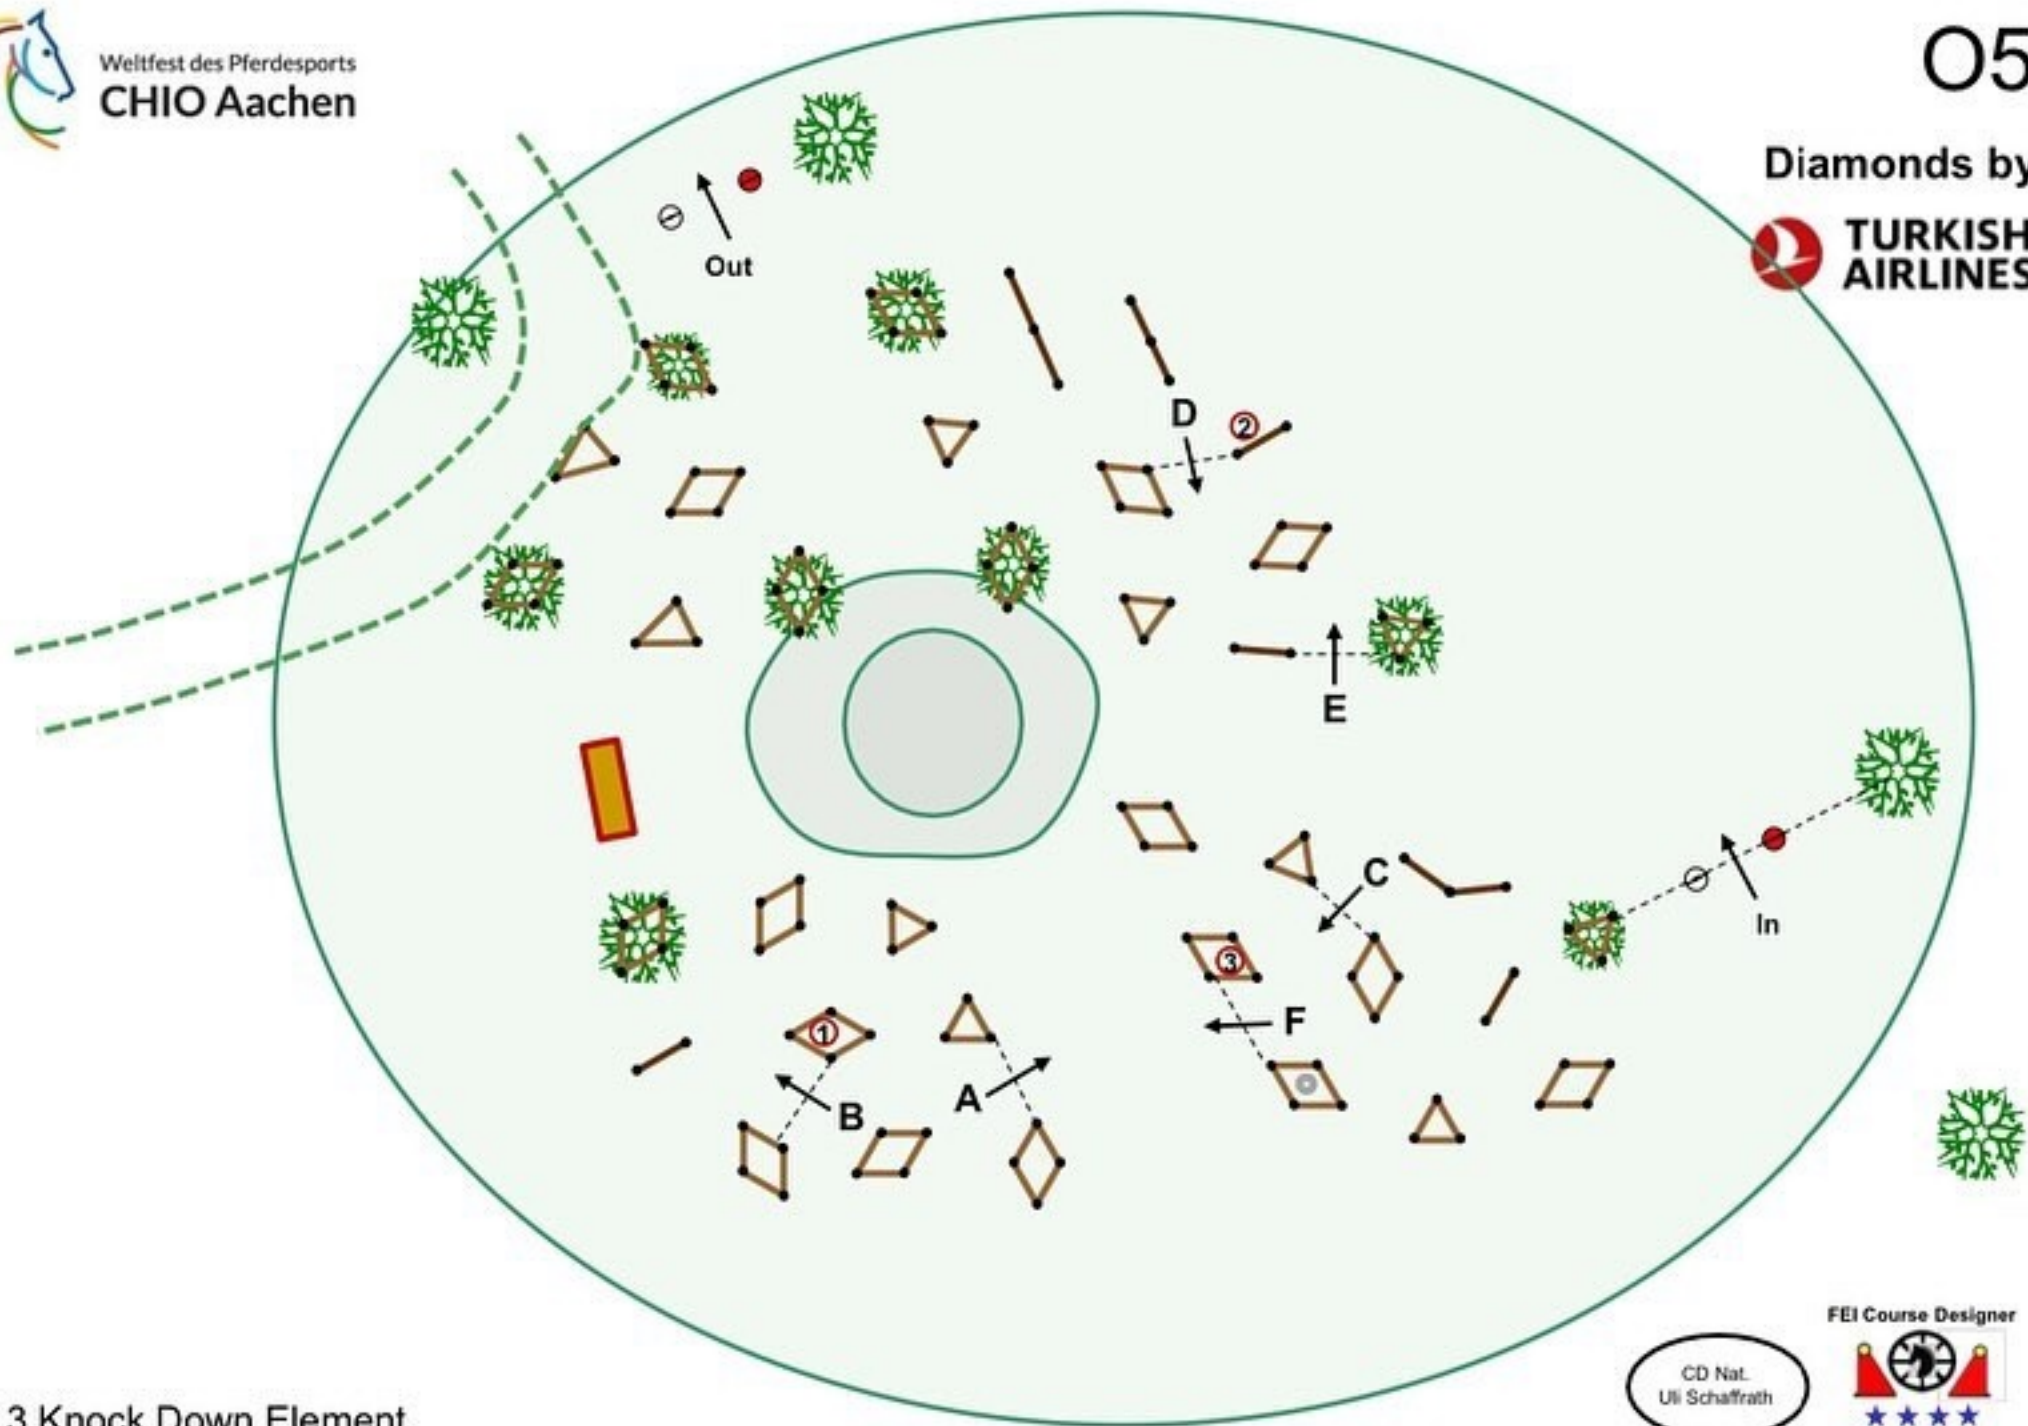

**○ 4 Knock Down Element**

CD Nat.  
 Uli Schaffrath

FEI Course Designer  
  
 ★ ★ ★ ★  
 Alexander Flocke

○ 5 Knock Down Element

**Double Hills**

 4 Knock Down Element

 15 Knock Down Element

 Jumps removed before Marathon

CD Nat.  
 Uli Schaffrath

FEI Course Designer  
  
 ★ ★ ★ ★  
 Alexander Flocke

 3 Knock Down Element

○ 15 Knock Down Element

✗ Jump in the Water removed before Marathon

CD Nat.  
 Uli Schaffrath

FEI Course Designer  
  
 ★★★★★  
 Alexander Flocke

**Farm House  
 Garden**

○ 5 Knock Down Element

CD Nat.  
 Uli Schaffrath

FEI Course Designer  
  
 ★ ★ ★ ★  
 Alexander Flocke

   4 Knock Down Element

CD Nat.  
 Uli Schaffrath

FEI Course Designer  
  
 ★ ★ ★ ★  
 Alexander Flocke