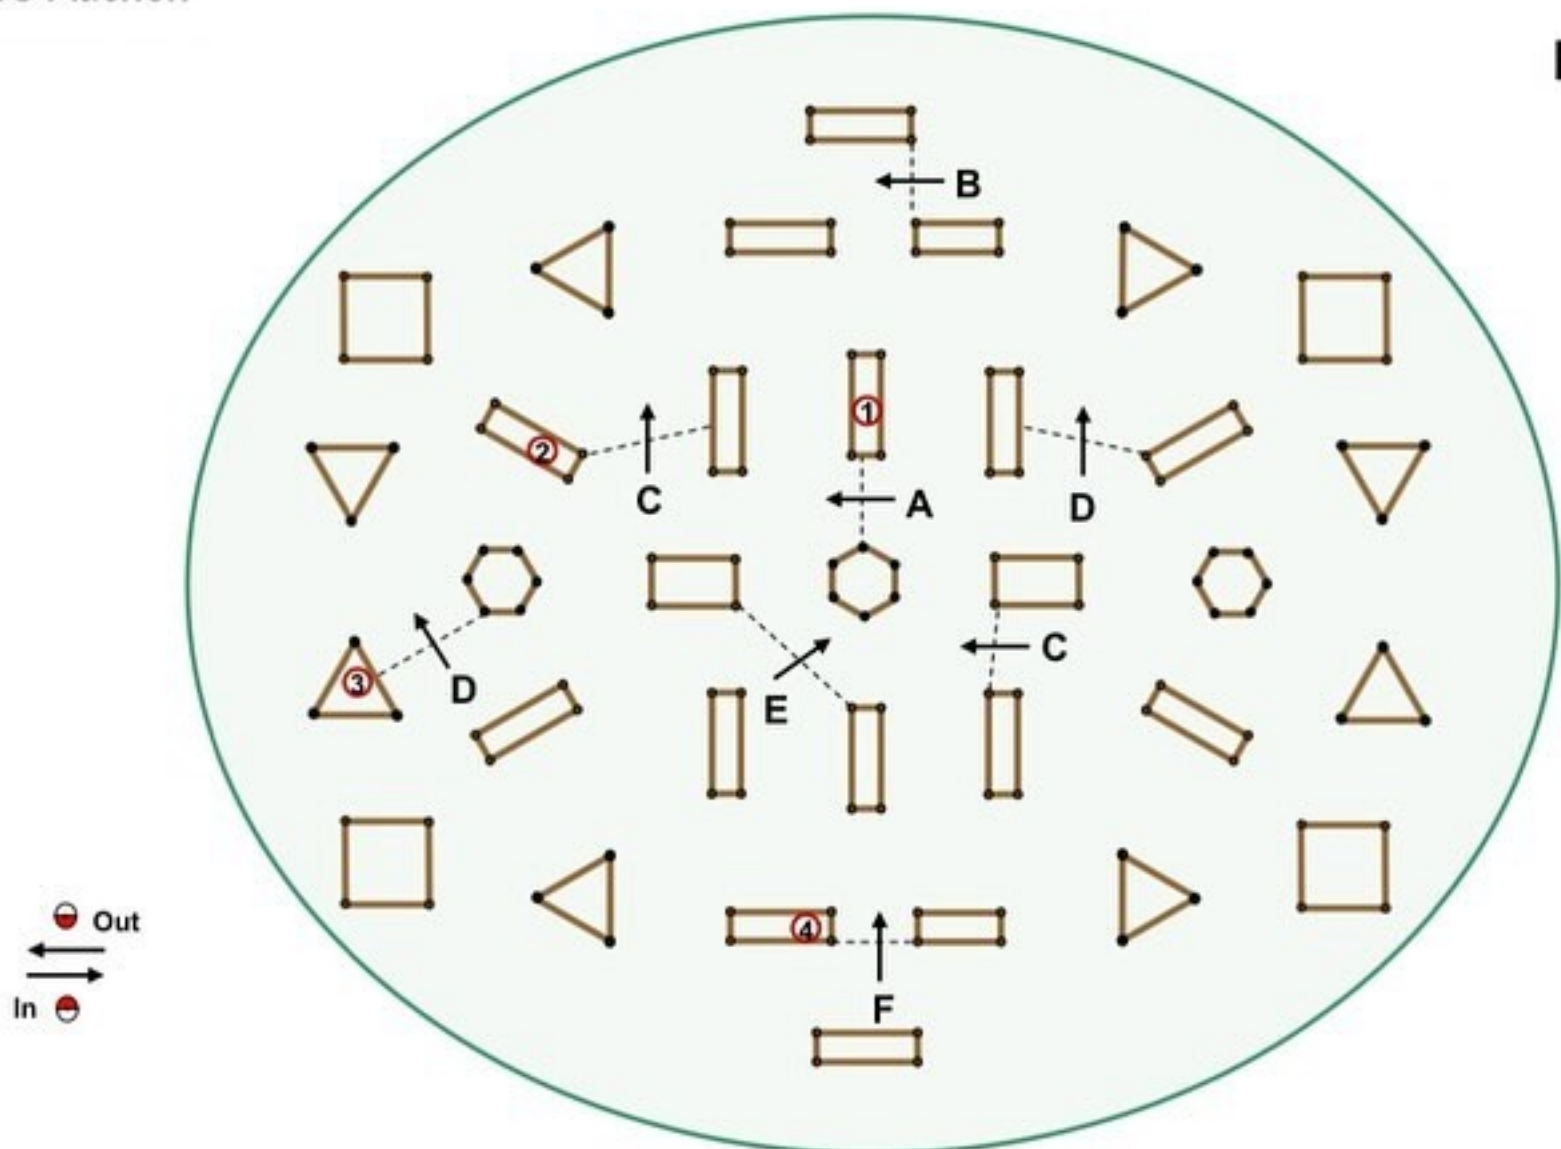

**○ 4 Knock Down Element**

CD Nat.  
 Uli Schaffrath

FEI Course Designer  
  
 ★ ★ ★ ★  
 Alexander Flocke

○ 5 Knock Down Element

**Double Hills**

 4 Knock Down Element

 15 Knock Down Element

 Jumps removed before Marathon

CD Nat.  
 Uli Schaffrath

FEI Course Designer  
  
 ★ ★ ★ ★  
 Alexander Flocke

 3 Knock Down Element

○ 15 Knock Down Element

✗ Jump in the Water removed before Marathon

CD Nat.  
 Uli Schaffrath

FEI Course Designer  
  
 ★★★★★  
 Alexander Flocke