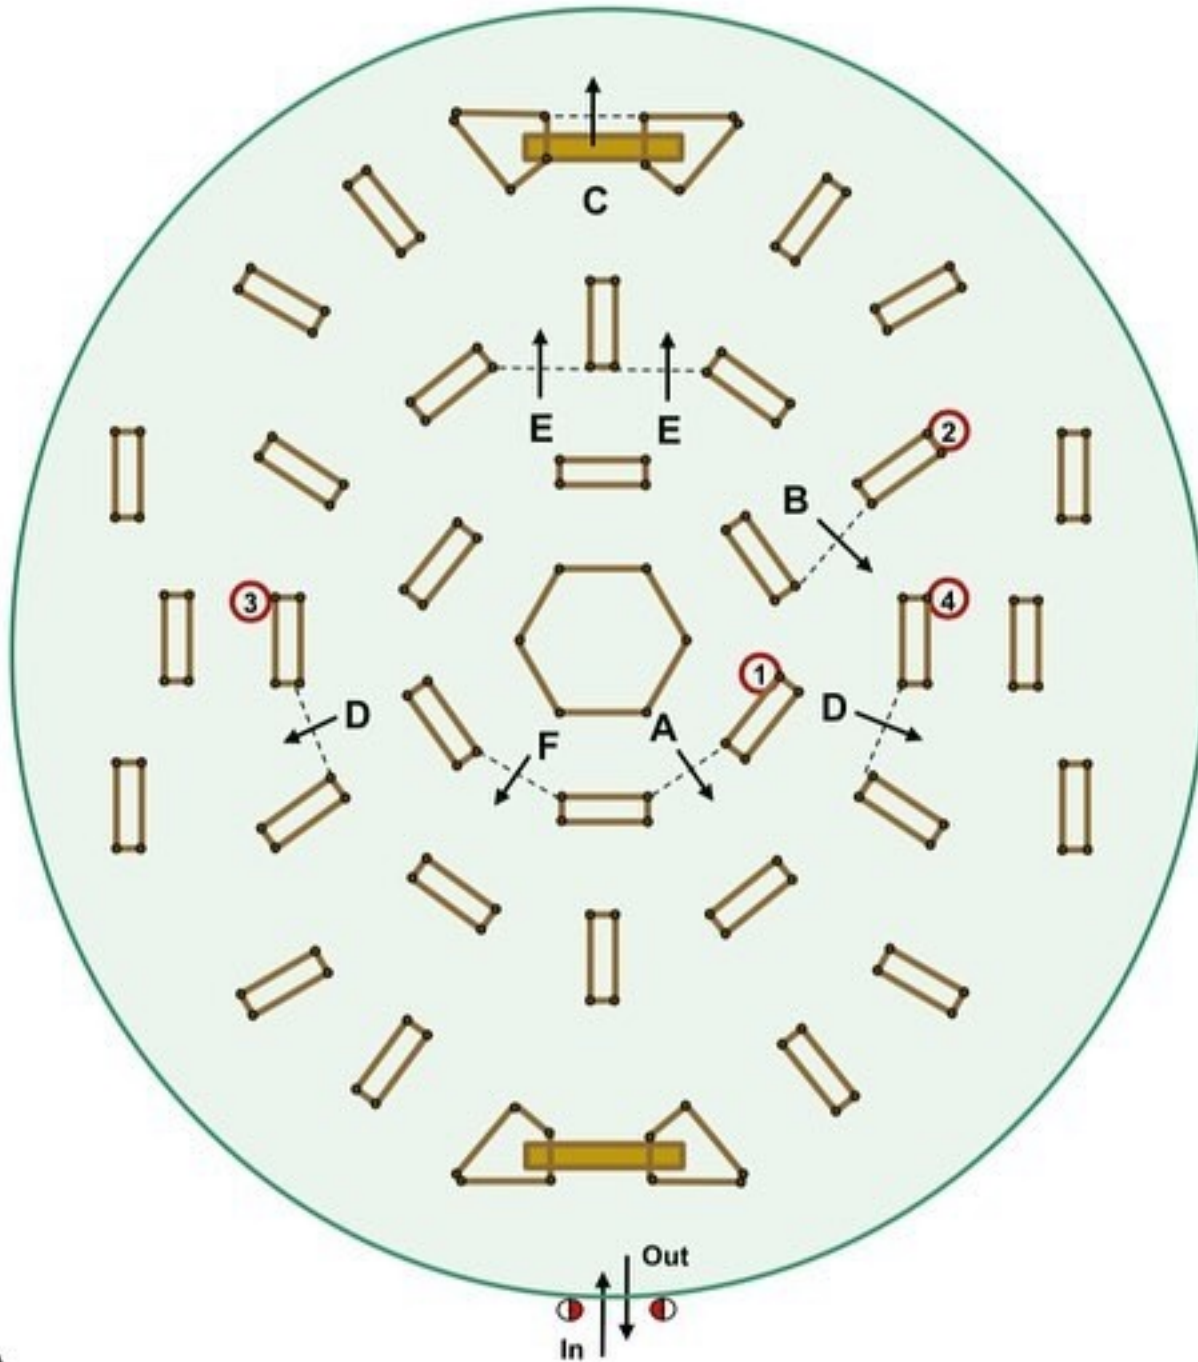

4 Knock Down Element

CD Nat.
Uli Schaffrath

FEI Course Designer

★ ★ ★ ★
Alexander Flocke