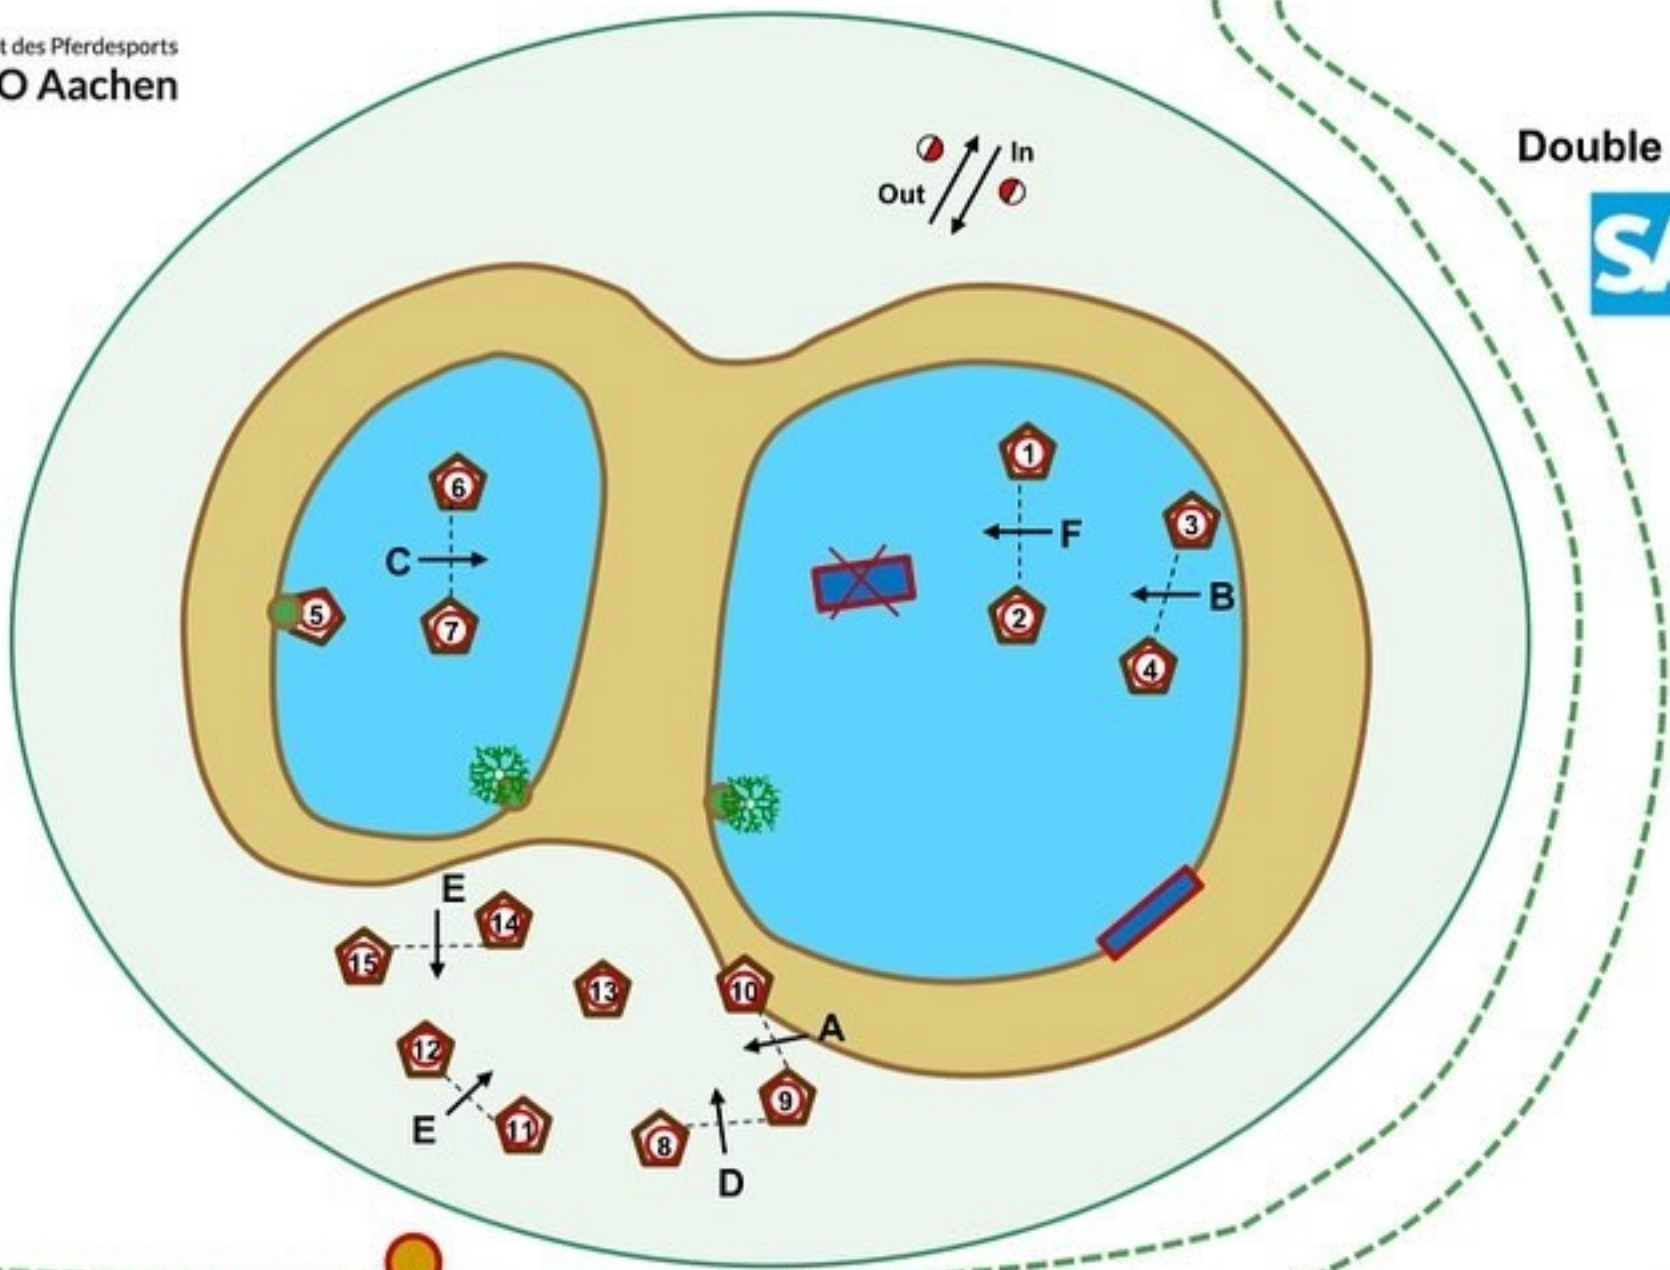

**○ 4 Knock Down Element**

CD Nat.  
 Uli Schaffrath

FEI Course Designer  
  
 ★ ★ ★ ★  
 Alexander Flocke

○ 5 Knock Down Element

**Double Hills**

 4 Knock Down Element

 15 Knock Down Element

 Jumps removed before Marathon

CD Nat.  
 Uli Schaffrath

FEI Course Designer  
  
 ★ ★ ★ ★  
 Alexander Flocke

 3 Knock Down Element

○ 15 Knock Down Element

✗ Jump in the Water removed before Marathon

CD Nat.  
 Uli Schaffrath

FEI Course Designer  
  
 ★★★★★  
 Alexander Flocke

**Farm House  
 Garden**

○ 5 Knock Down Element

CD Nat.  
 Uli Schaffrath

FEI Course Designer  
  
 ★ ★ ★ ★  
 Alexander Flocke

   4 Knock Down Element

CD Nat.  
 Uli Schaffrath

FEI Course Designer  
  
 ★ ★ ★ ★  
 Alexander Flocke