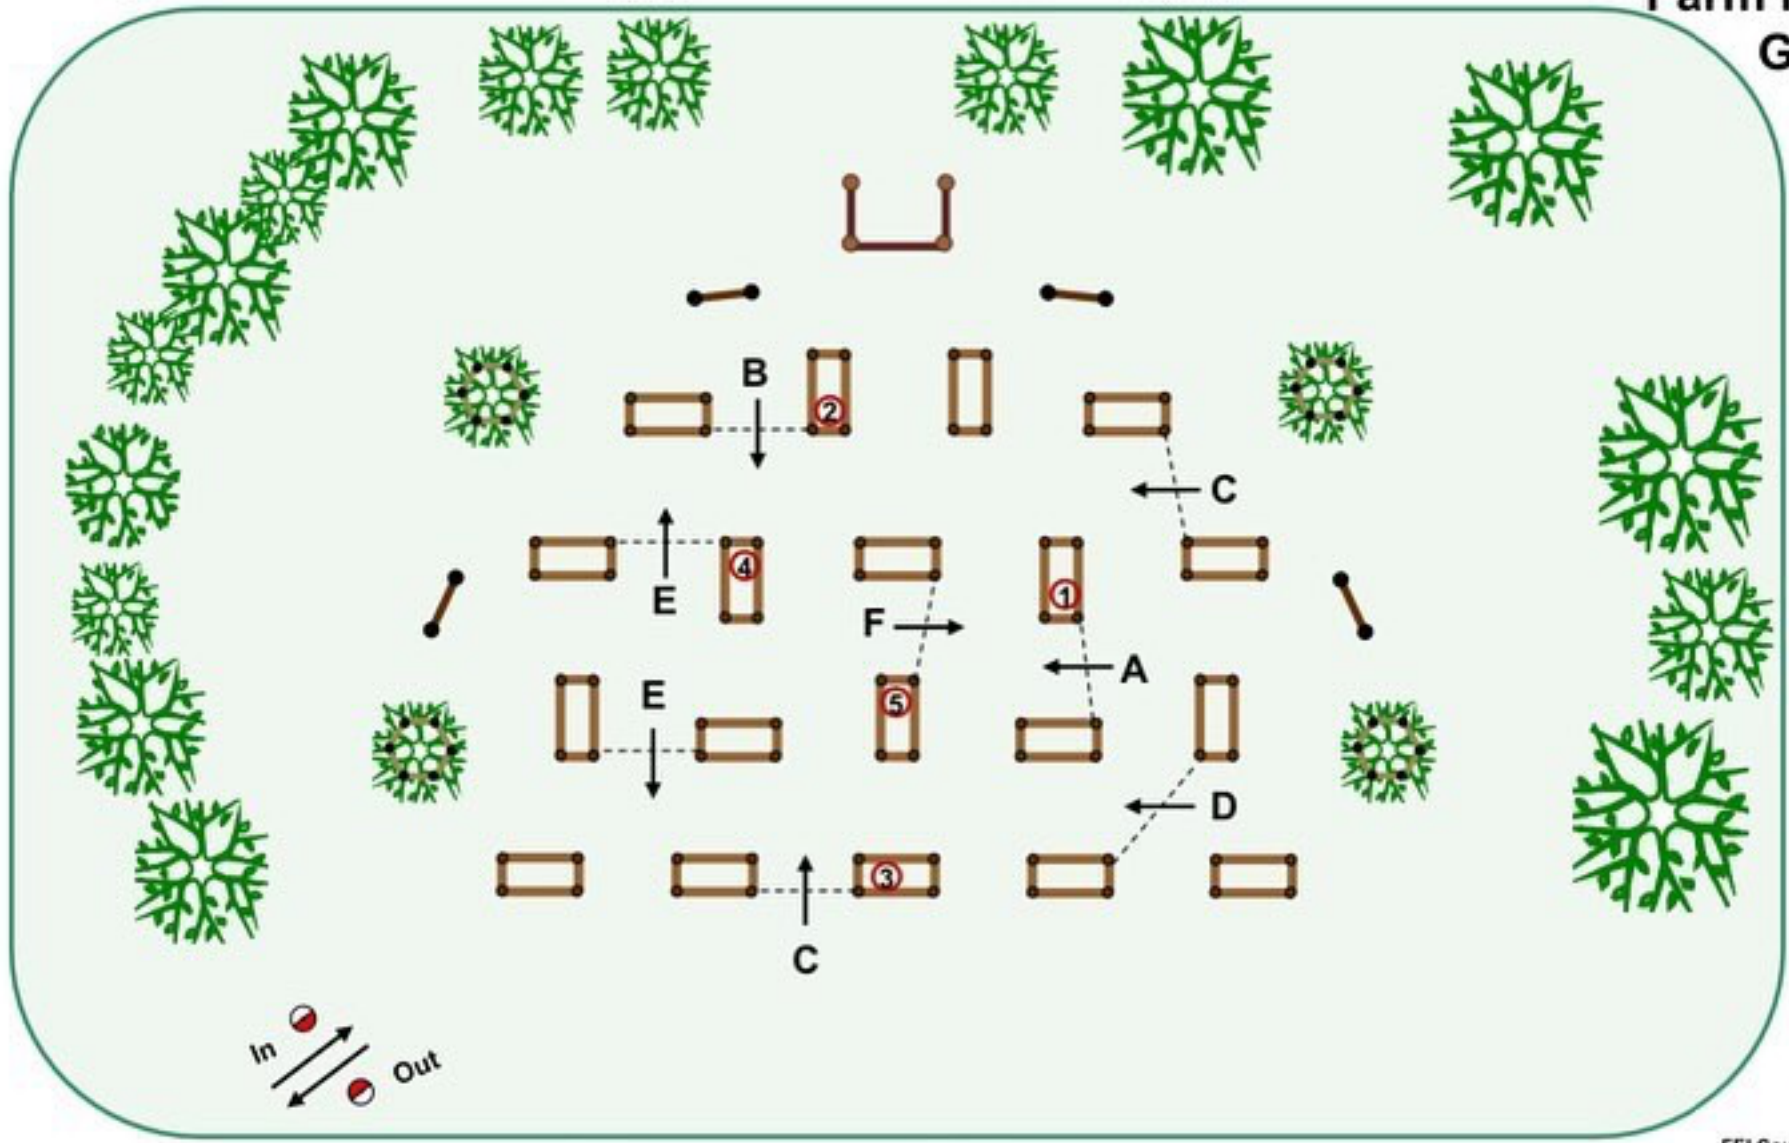

**○ 4 Knock Down Element**

CD Nat.  
 Uli Schaffrath

FEI Course Designer  
  
 ★ ★ ★ ★  
 Alexander Flocke

○ 5 Knock Down Element

**Double Hills**

 4 Knock Down Element

 15 Knock Down Element

 Jumps removed before Marathon

CD Nat.  
 Uli Schaffrath

FEI Course Designer  
  
 ★ ★ ★ ★  
 Alexander Flocke

 3 Knock Down Element

○ 15 Knock Down Element

✗ Jump in the Water removed before Marathon

CD Nat.  
 Uli Schaffrath

FEI Course Designer  
  
 ★★★★★  
 Alexander Flocke

**Farm House  
 Garden**

○ 5 Knock Down Element

CD Nat.  
 Uli Schaffrath

FEI Course Designer  
  
 ★ ★ ★ ★  
 Alexander Flocke

   4 Knock Down Element

CD Nat.  
 Uli Schaffrath

FEI Course Designer  
  
 ★ ★ ★ ★  
 Alexander Flocke