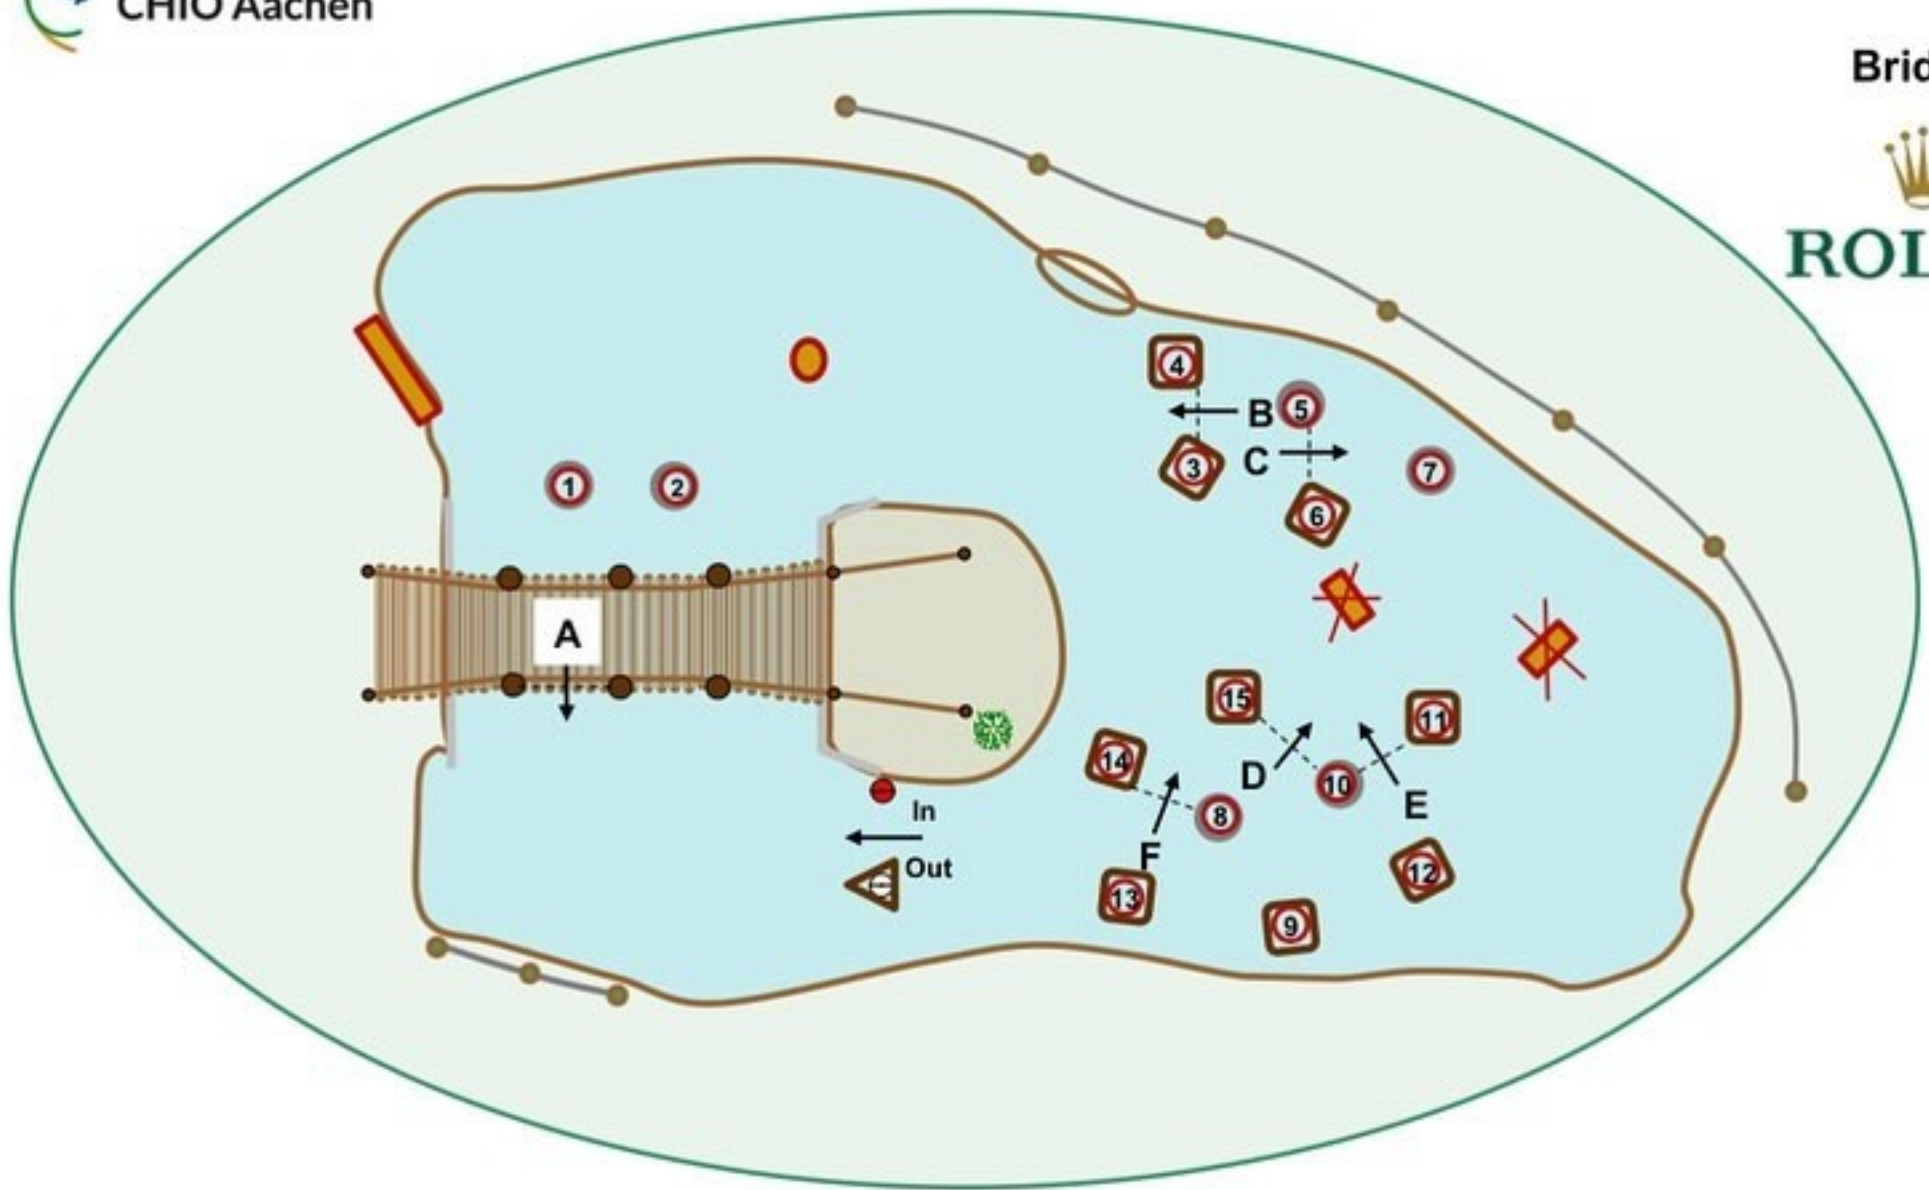

**○ 4 Knock Down Element**

CD Nat.  
 Uli Schaffrath

FEI Course Designer  
  
 ★ ★ ★ ★  
 Alexander Flocke

○ 5 Knock Down Element

**Double Hills**

 4 Knock Down Element

 15 Knock Down Element

 Jumps removed before Marathon

CD Nat.  
 Uli Schaffrath

FEI Course Designer  
  
 ★ ★ ★ ★  
 Alexander Flocke

 3 Knock Down Element

○ 15 Knock Down Element

✗ Jump in the Water removed before Marathon

CD Nat.  
 Uli Schaffrath

FEI Course Designer  
  
 ★★★★★  
 Alexander Flocke