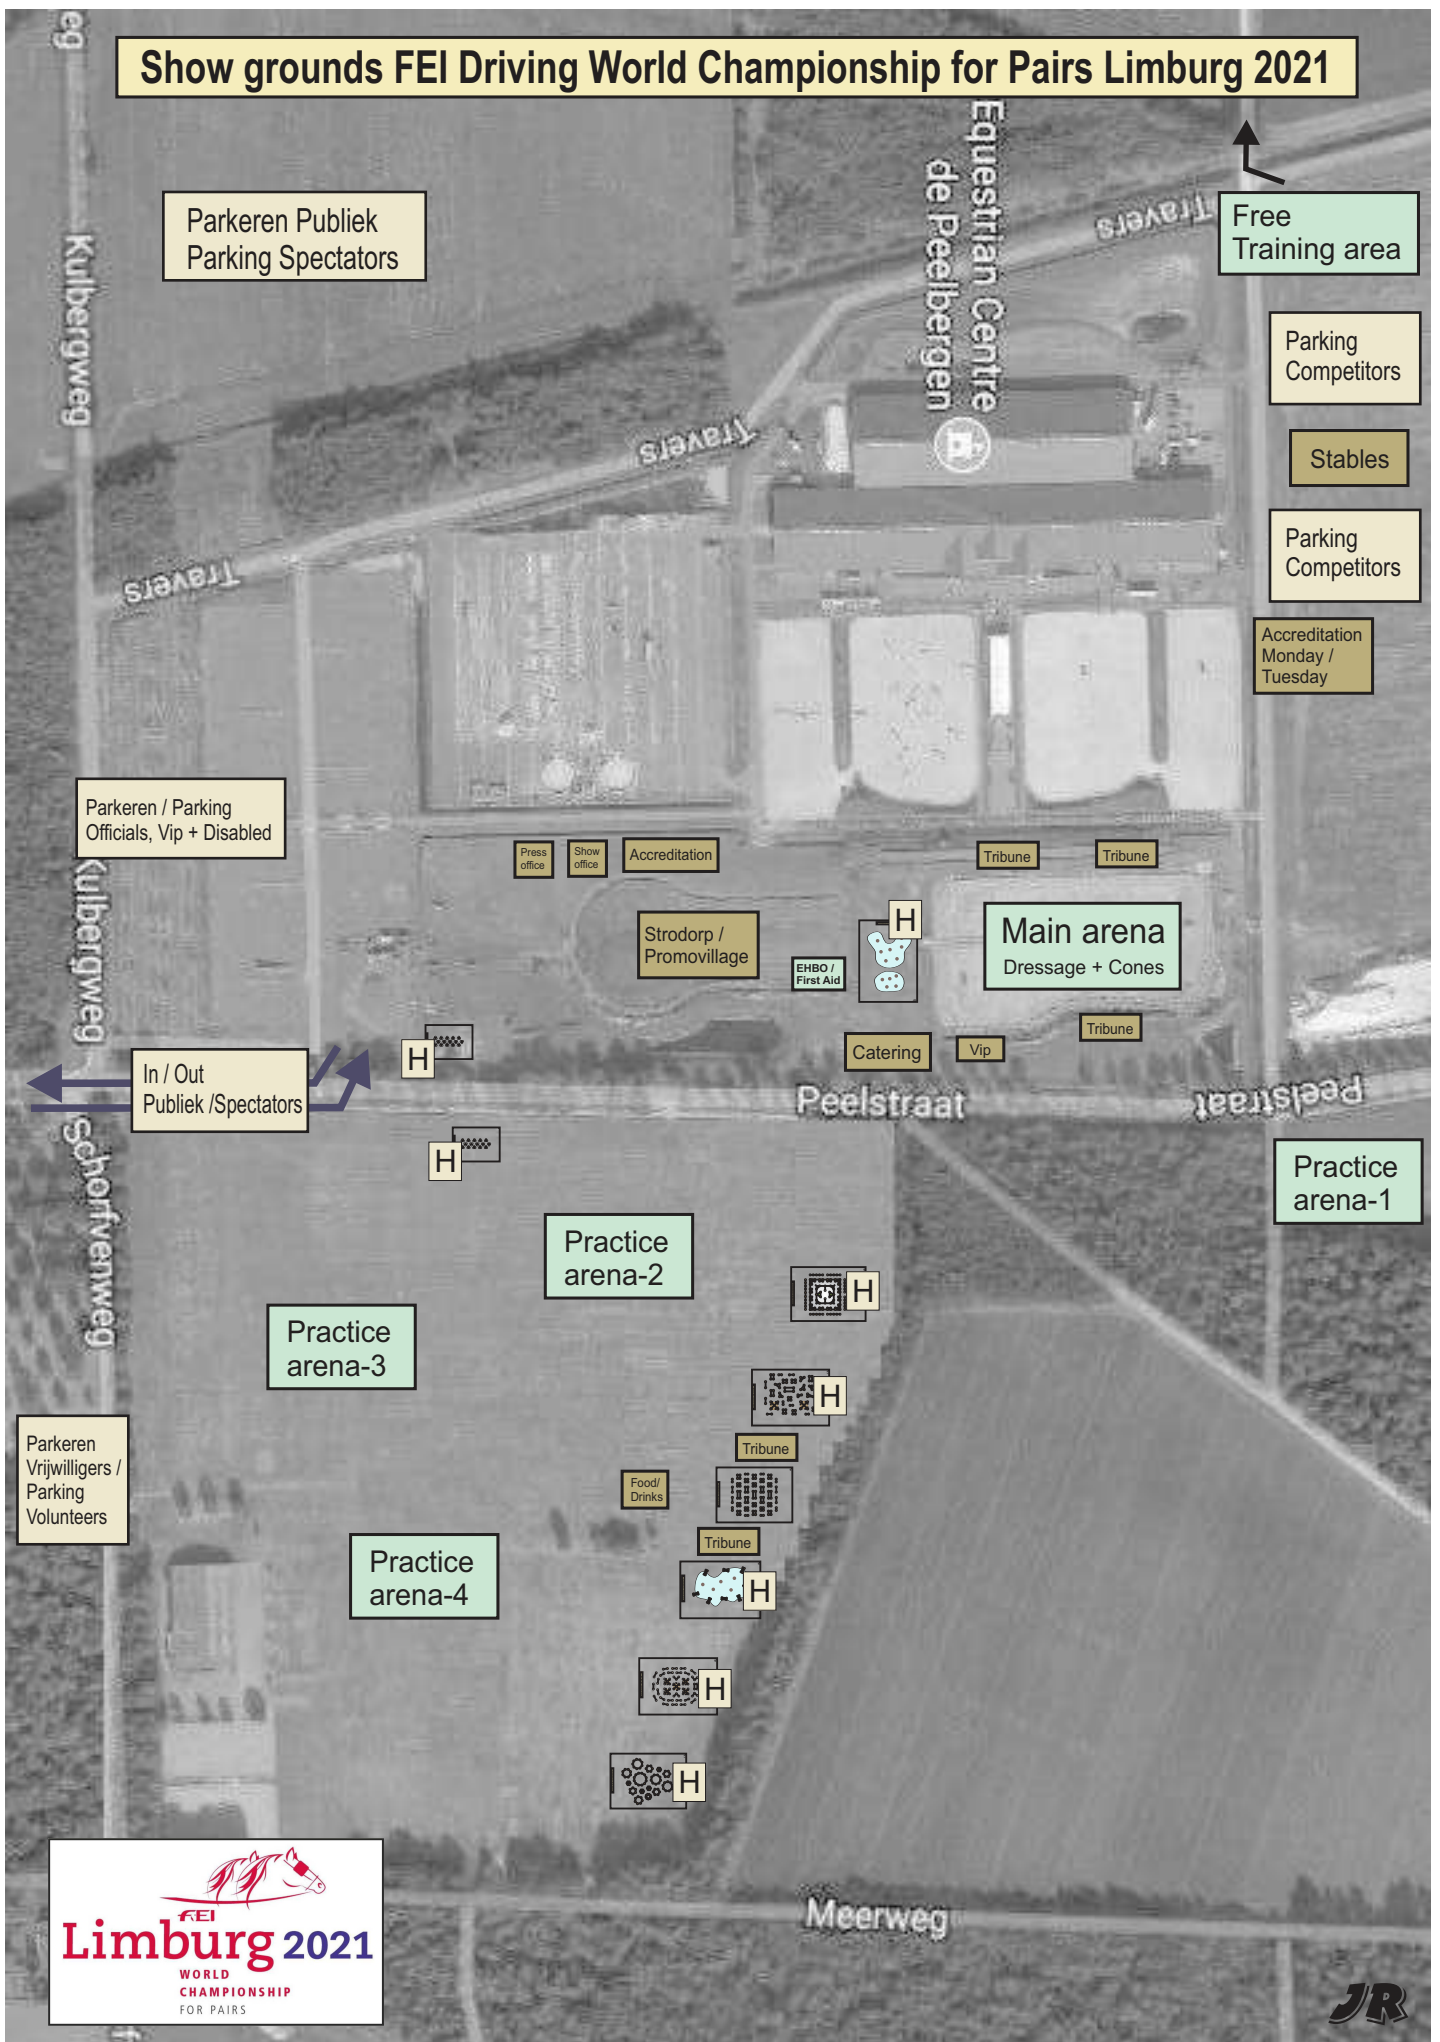

# Show grounds FEI Driving World Championship for Pairs Limburg 2021

Parkeren Publiek  
Parking Spectators

Free  
Training area

Parking  
Competitors

Stables

Parking  
Competitors

Accreditation  
Monday /  
Tuesday

Parkeren / Parking  
Officials, Vip + Disabled

Press office Show office Accreditation

Tribune Tribune

Strodorp /  
Promovillage

EHBO /  
First Aid

Main arena  
Dressage + Cones

Catering

Vip

Tribune

In / Out  
Publiek /Spectators

Peelstraat

Peelstraat

Practice  
arena-1

Practice  
arena-2

Practice  
arena-3

Parkeren  
Vrijwilligers /  
Parking  
Volunteers

Practice  
arena-4

Food/  
Drinks

Tribune

Tribune

Meerweg