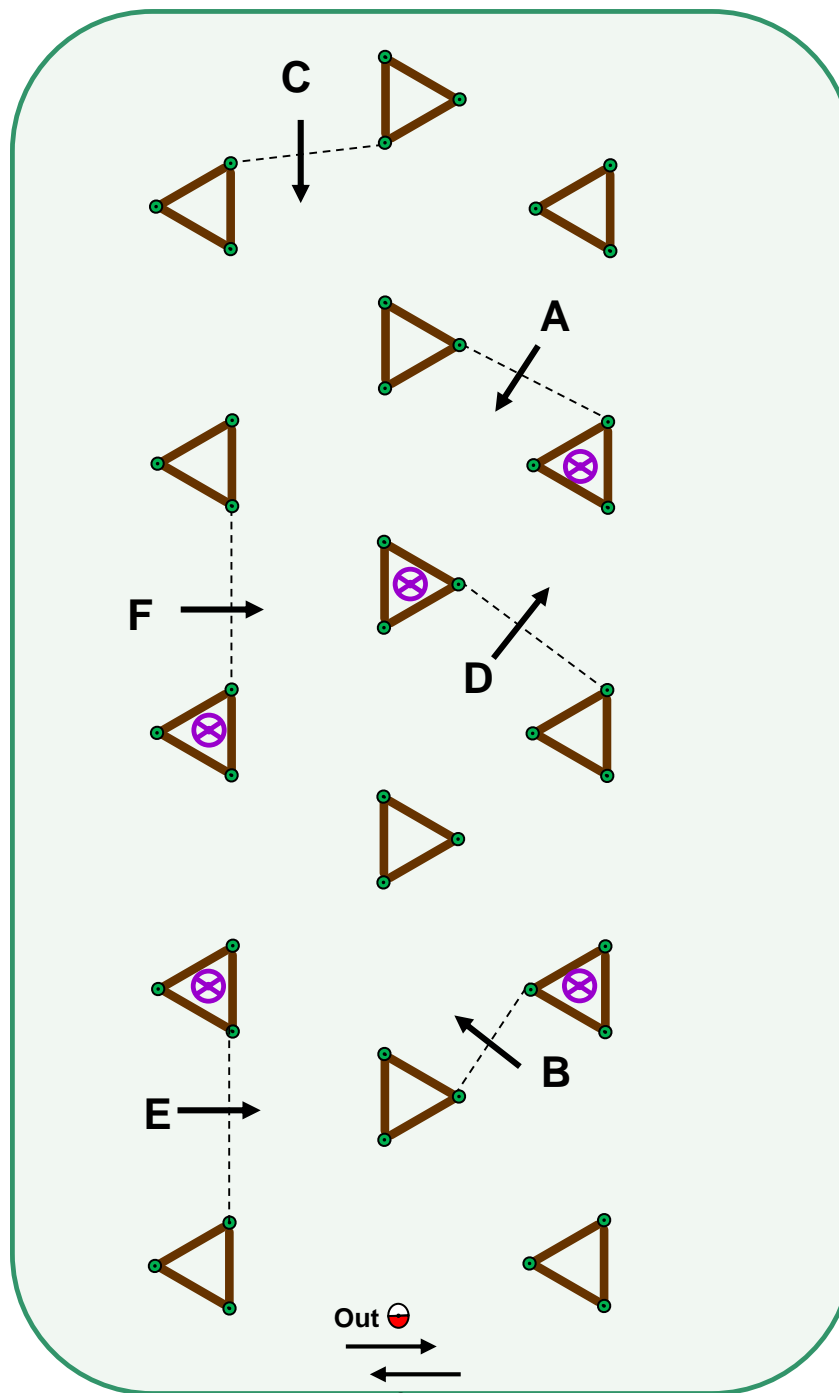

Terreinoverzicht / Competition grounds Kronenberg 2019

Start B-section

Vp/Gate 1	Km 4
Hind./Obst. 1	Vp/Gate 4
Km 1	Hind./Obst. 5
Hind./Obst. 2	Km 5
Km 2	Vp/Gate 5
Vp/Gate 2	Hind./Obst. 6
Hind./Obst. 3	Km 6
Vp/Gate 3	Vp/Gate 6
Km 3	Hind./Obst. 7
Hind./Obst. 4	Km 7

B-section: 7400 m

Obstacle 4
 Not for PE. Drive in
 obstacle 4 and turn

Trajecten / Sections Marathon Kronenberg 2019

A-Traject / section : 6300 m
Neutraal : 150 m
B-Traject / section : 7400 m

⊗ 5 Knock Down Element