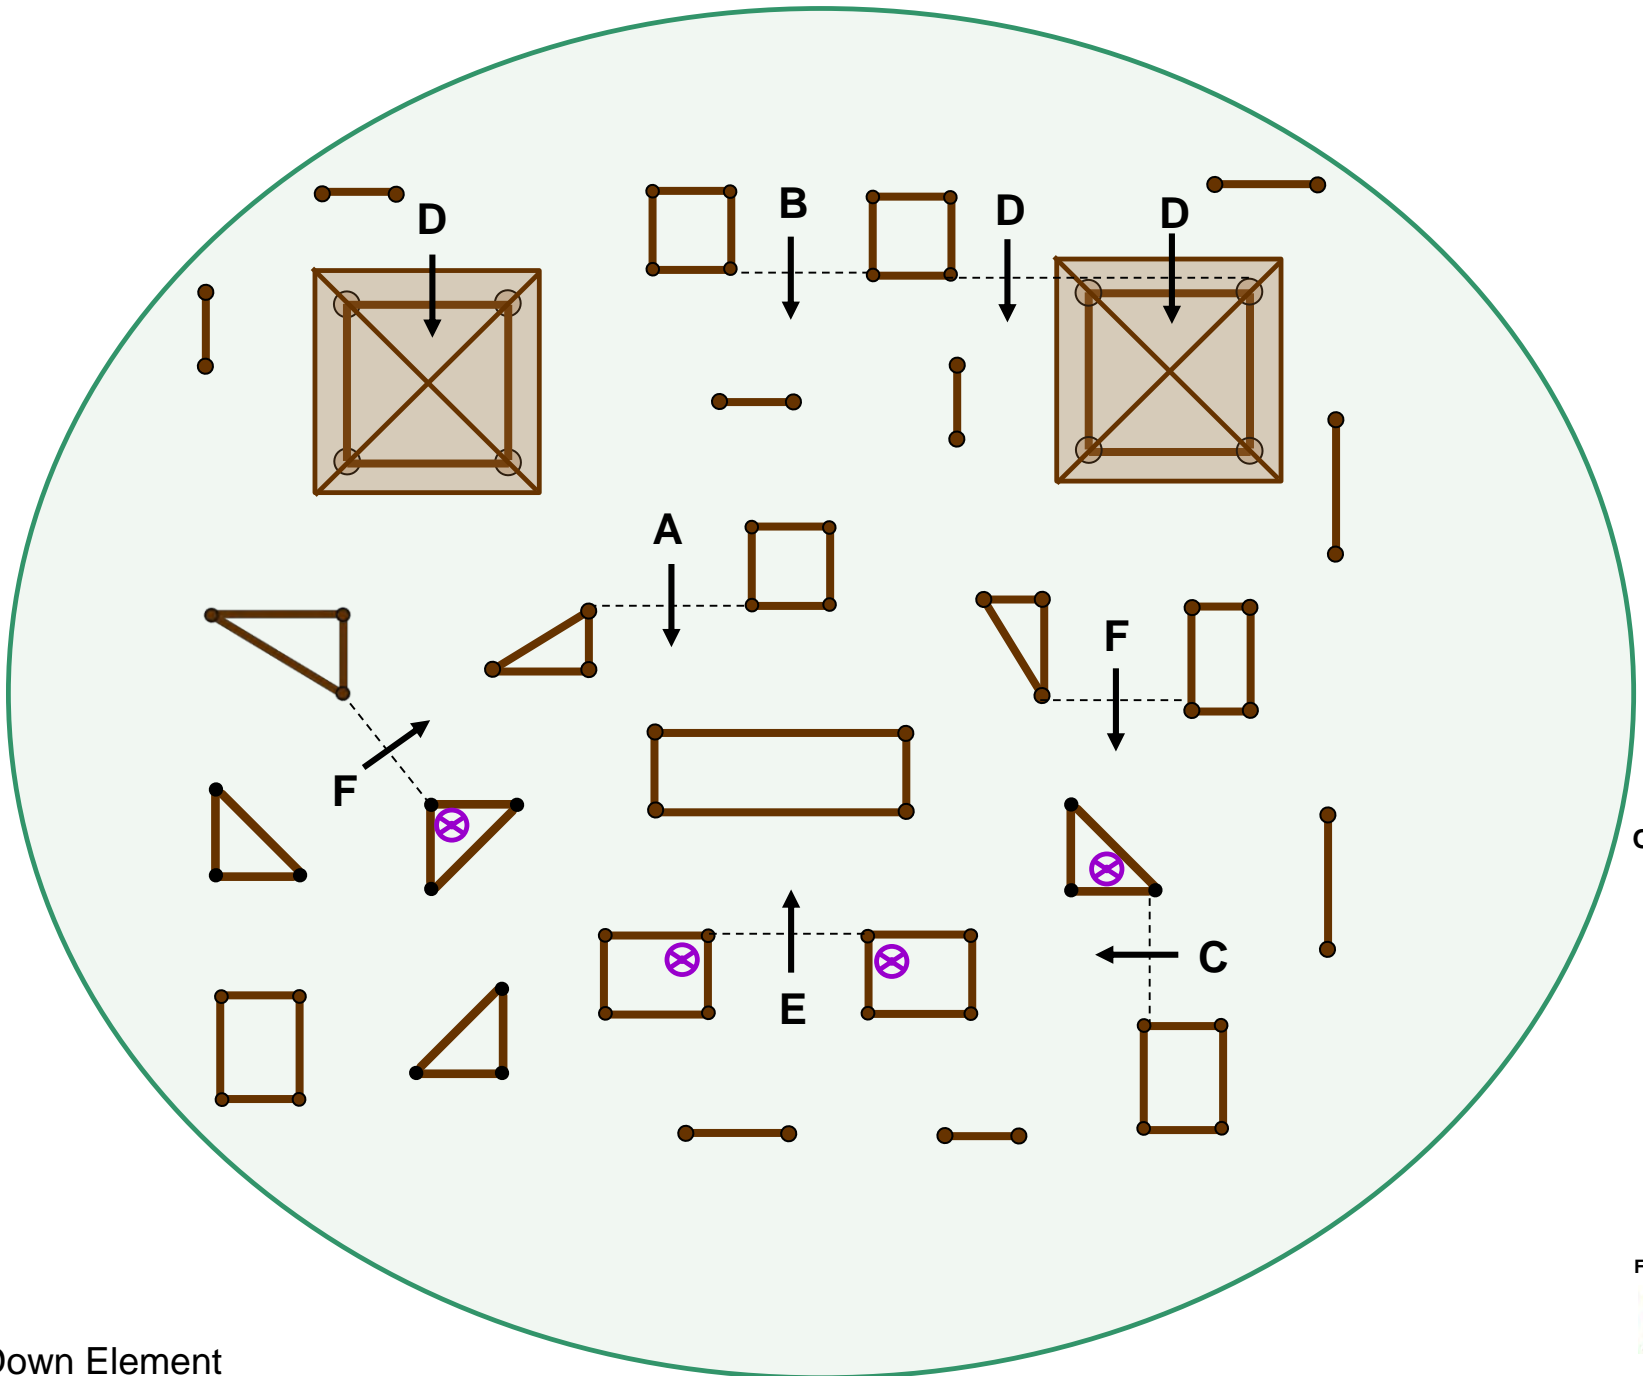

⊗ 4 Knock Down Element