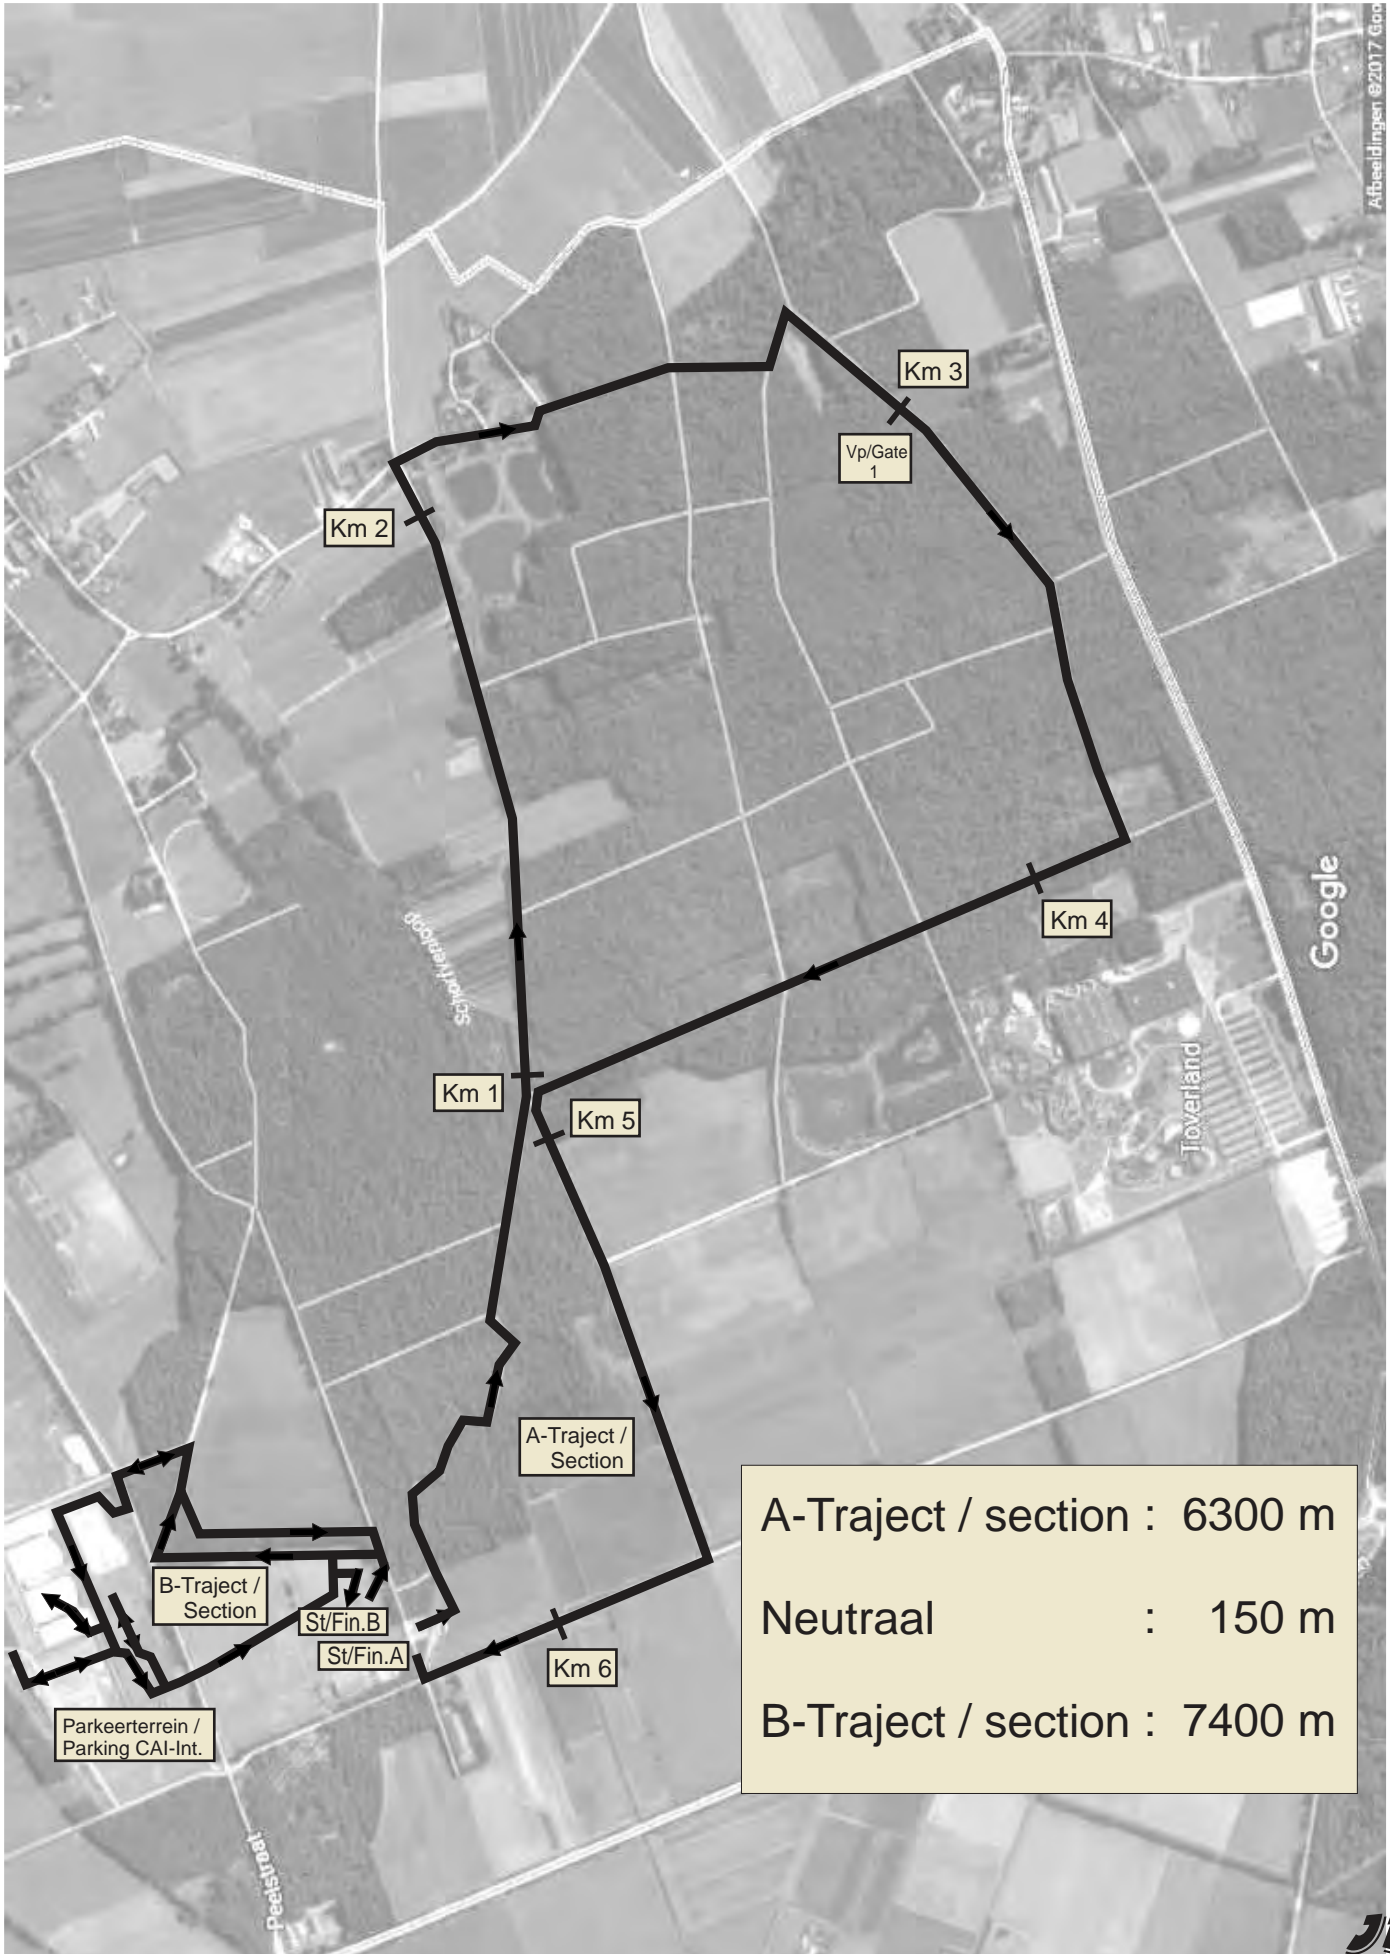

Terreinoverzicht / Competition grounds Kronenberg 2019

Start B-section

Vp/Gate 1	Km 4
Hind./Obst. 1	Vp/Gate 4
Km 1	Hind./Obst. 5
Hind./Obst. 2	Km 5
Km 2	Vp/Gate 5
Vp/Gate 2	Hind./Obst. 6
Hind./Obst. 3	Km 6
Vp/Gate 3	Vp/Gate 6
Km 3	Hind./Obst. 7
Hind./Obst. 4	Km 7

B-section: 7400 m

Obstacle 4
 Not for PE. Drive in
 obstacle 4 and turn

Trajecten / Sections Marathon Kronenberg 2019

A-Traject / section : 6300 m
Neutraal : 150 m
B-Traject / section : 7400 m

⊗ 5 Knock Down Element