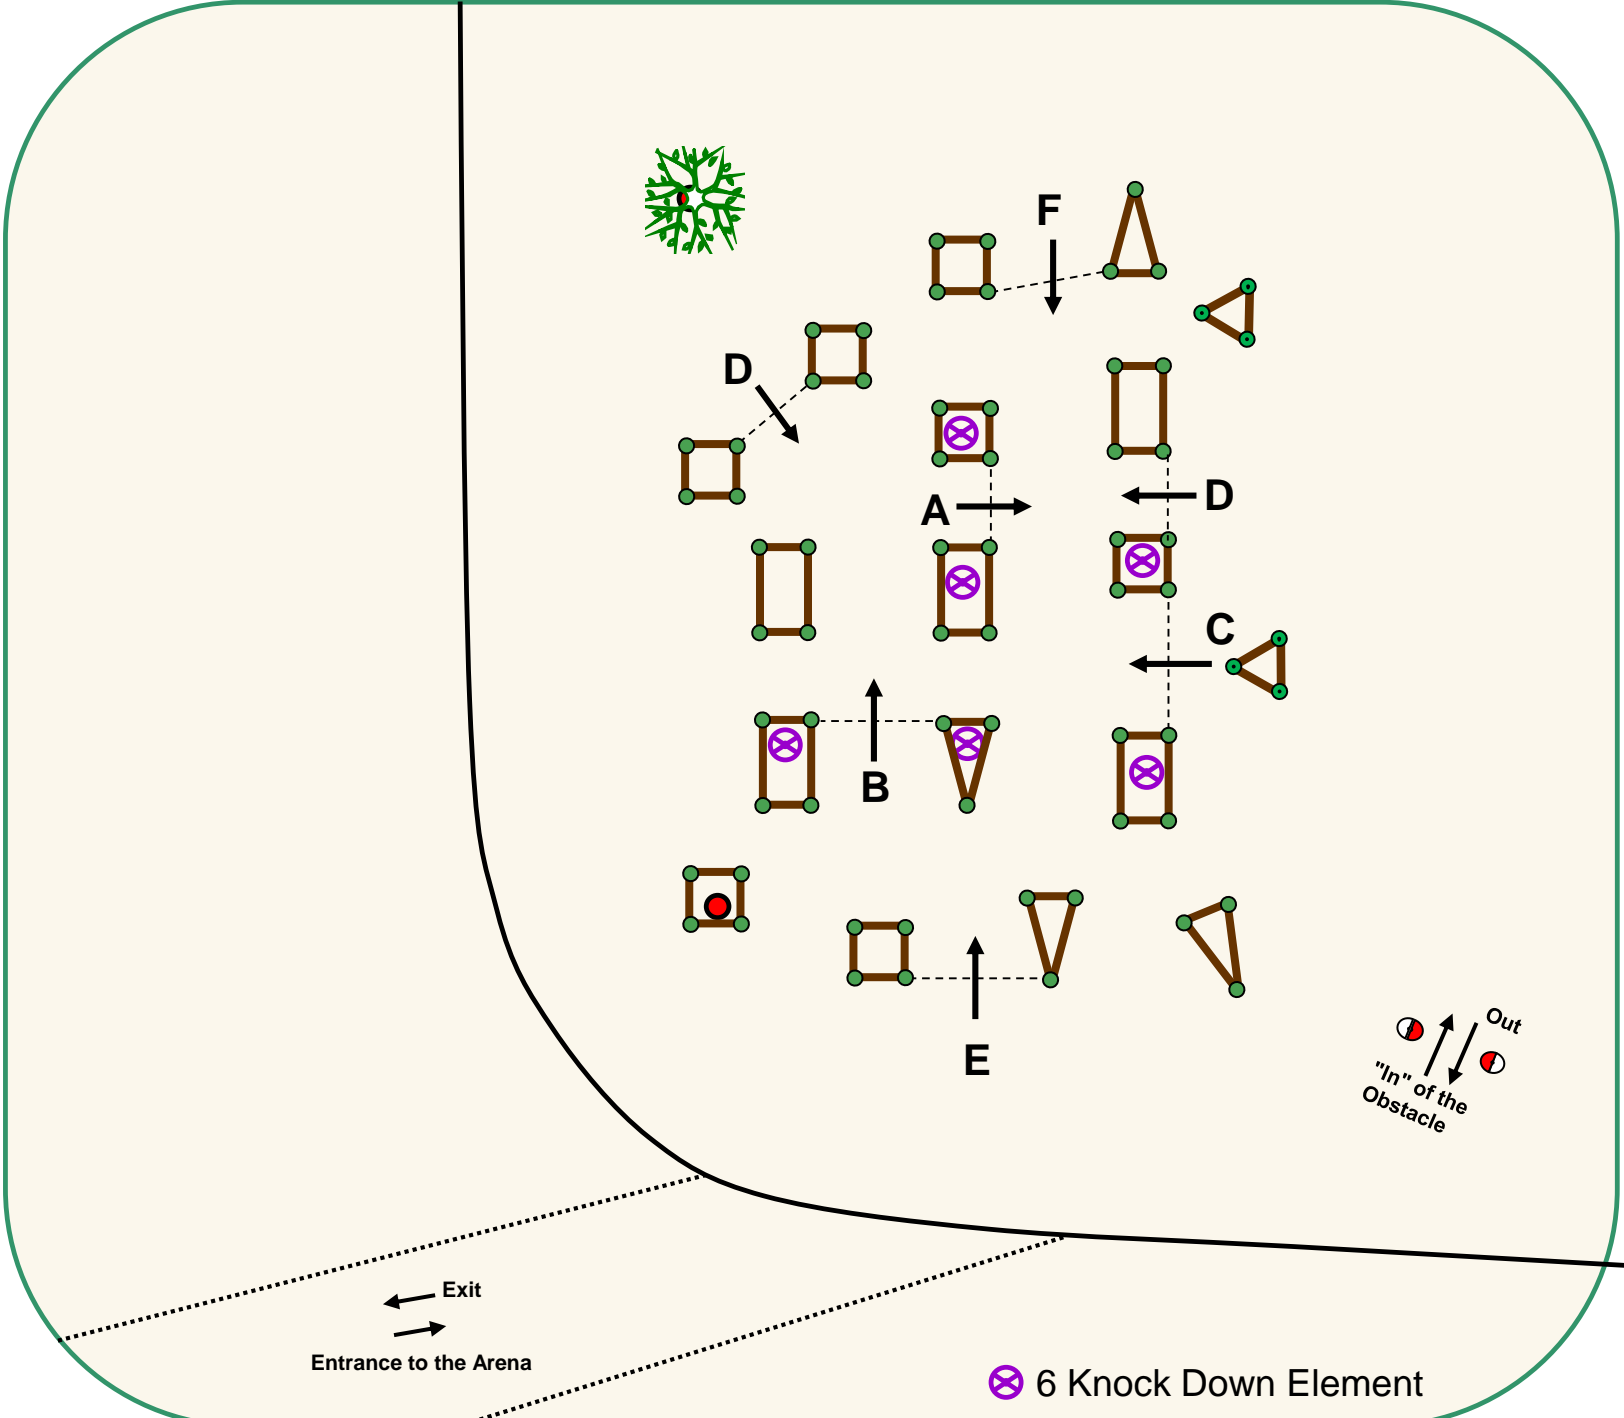

Horse Driving
Kronenberg

O5

S
p
e
c
t
a
t
o
r
s

FEI Course Designer

Alexander Flocke

⊗ 6 Knock Down Element