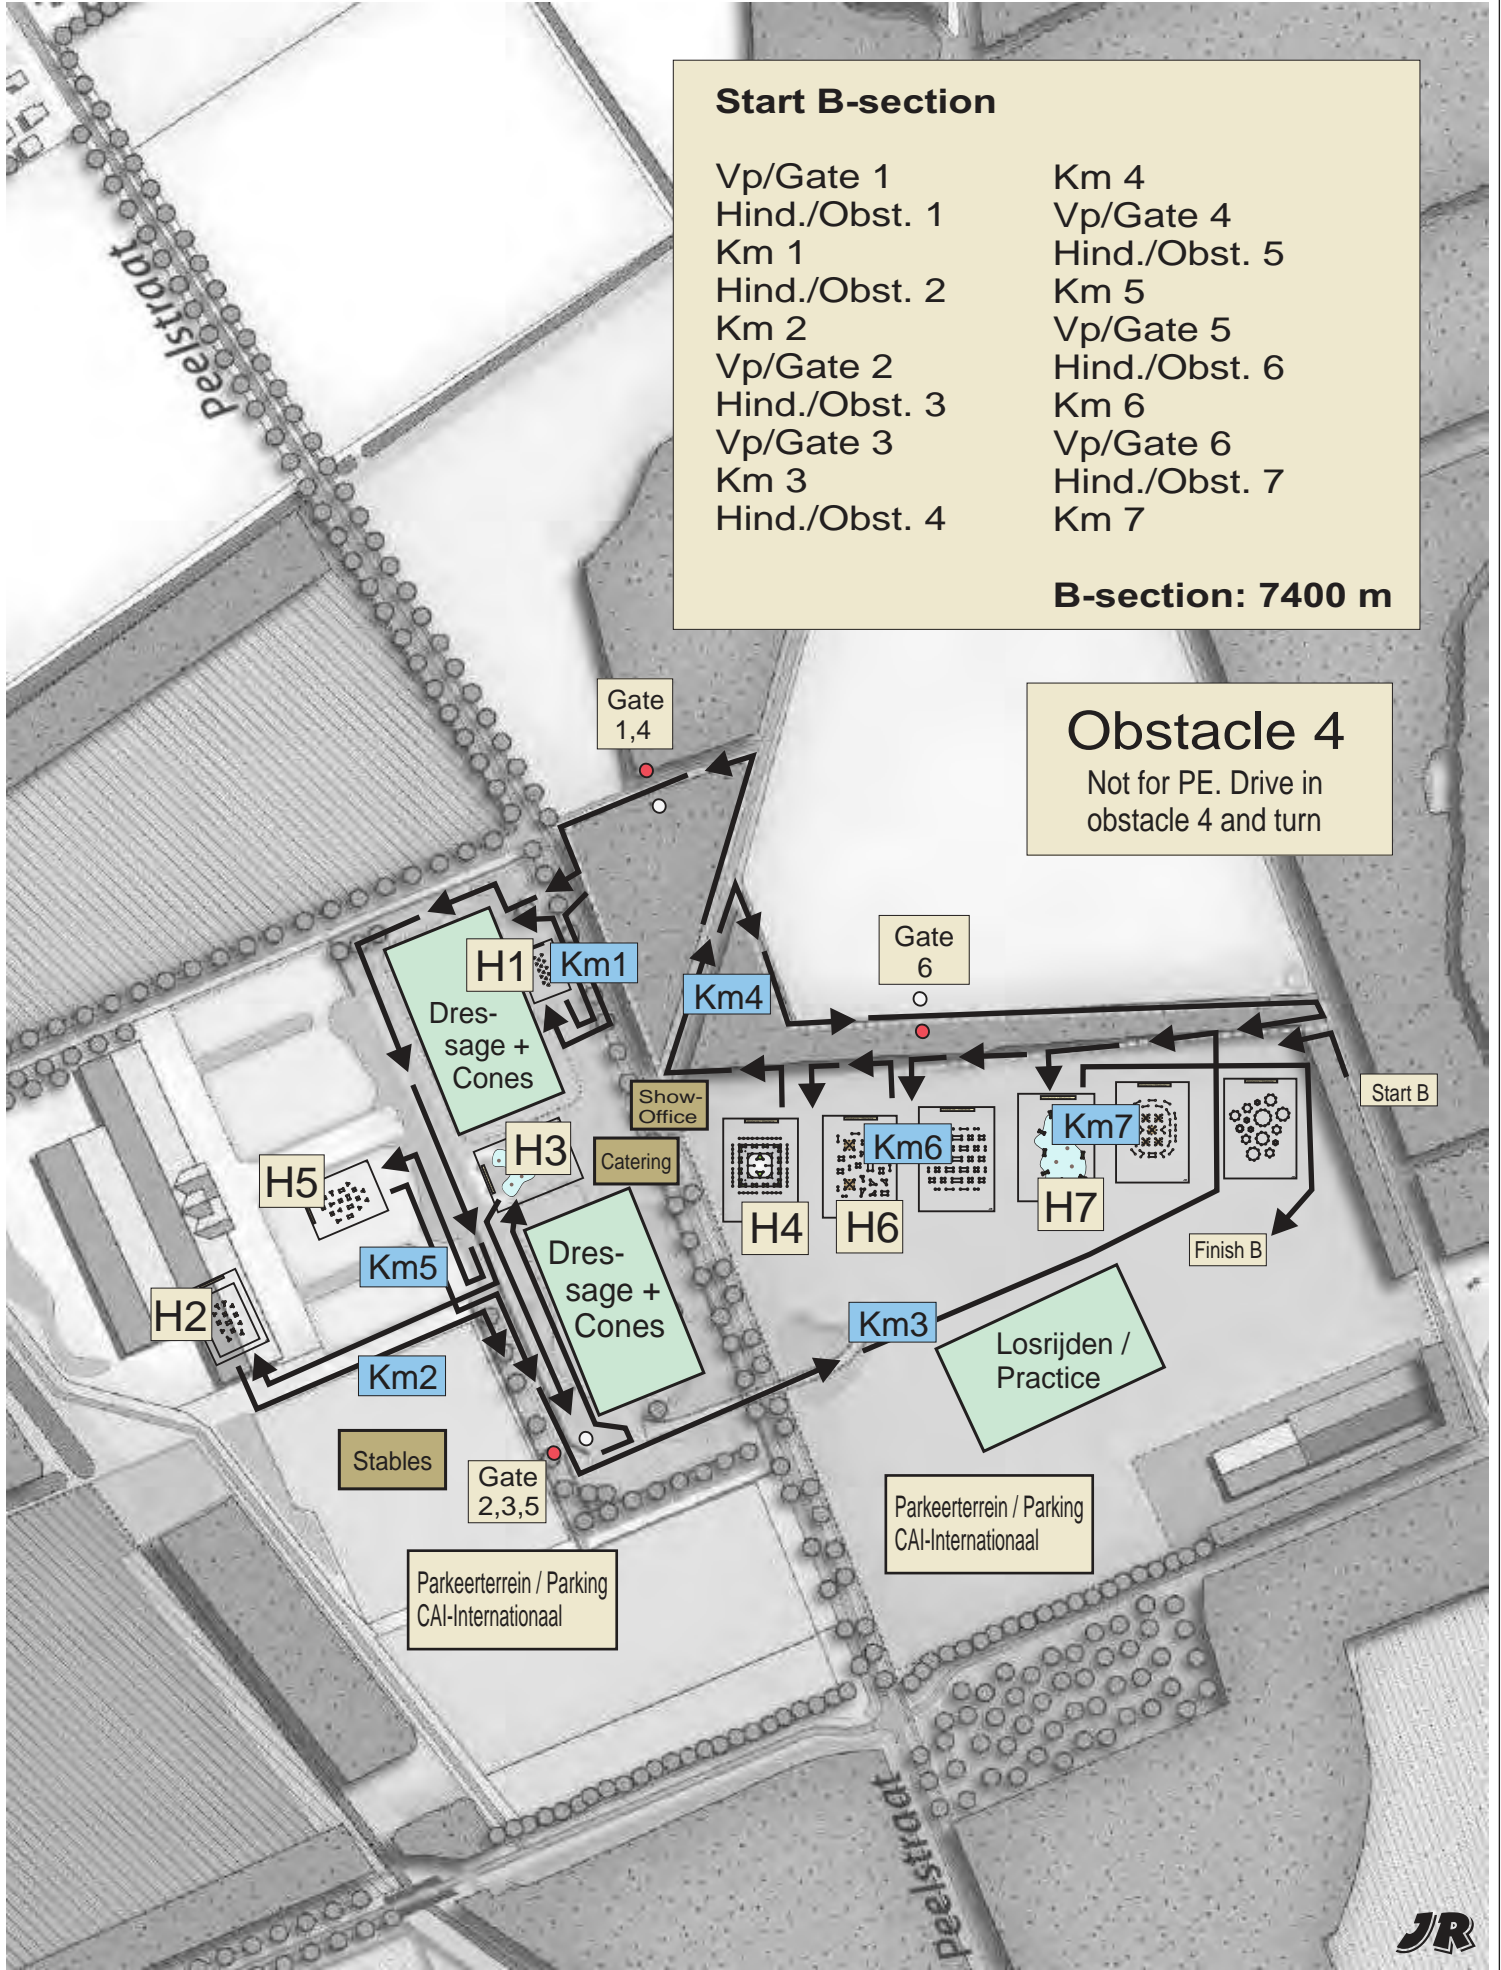

Terreinoverzicht / Competition grounds Kronenberg 2019

Start B-section

Vp/Gate 1	Km 4
Hind./Obst. 1	Vp/Gate 4
Km 1	Hind./Obst. 5
Hind./Obst. 2	Km 5
Km 2	Vp/Gate 5
Vp/Gate 2	Hind./Obst. 6
Hind./Obst. 3	Km 6
Vp/Gate 3	Vp/Gate 6
Km 3	Hind./Obst. 7
Hind./Obst. 4	Km 7

B-section: 7400 m

Obstacle 4
 Not for PE. Drive in
 obstacle 4 and turn

Trajecten / Sections Marathon Kronenberg 2019

A-Traject / section : 6300 m
Neutraal : 150 m
B-Traject / section : 7400 m

⊗ 5 Knock Down Element