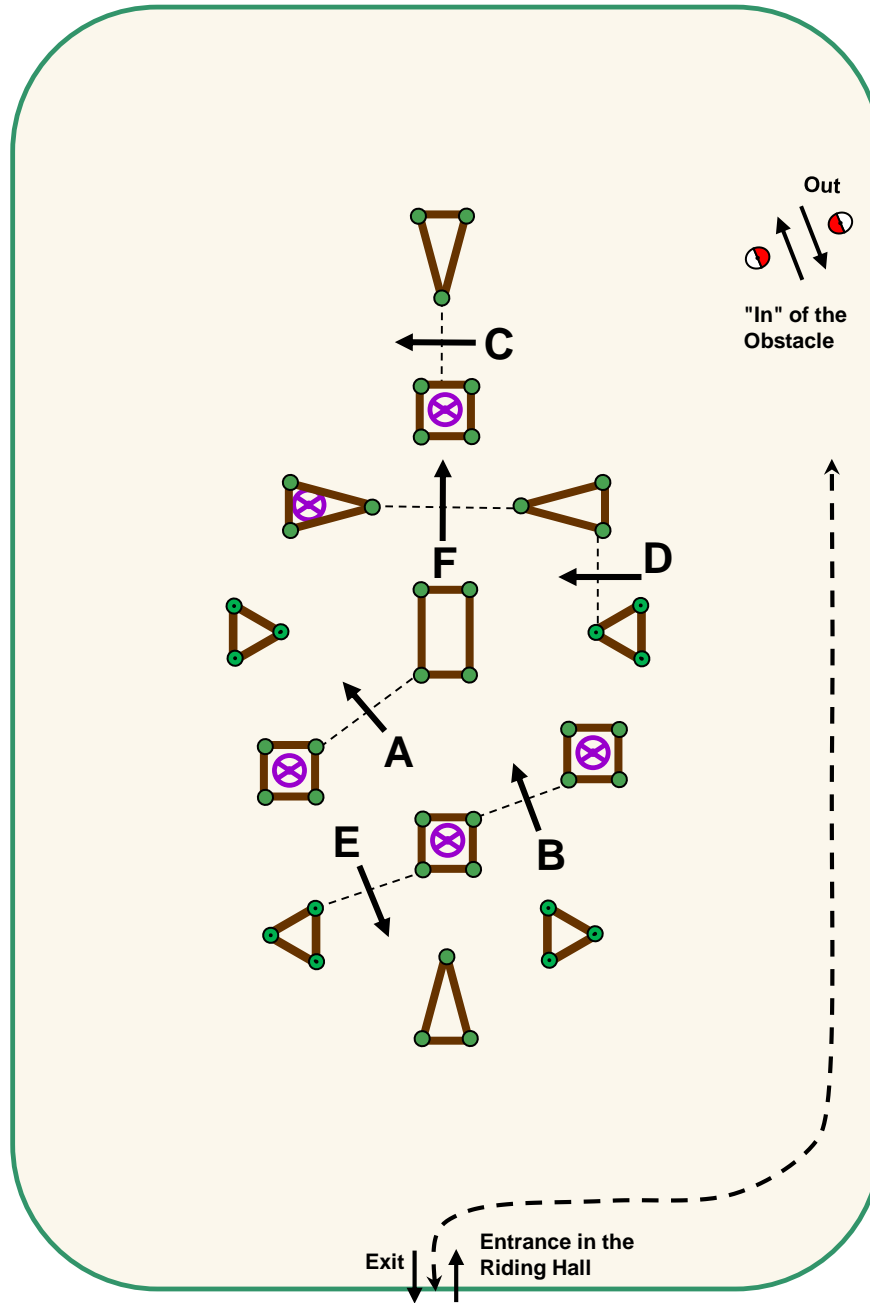

Terreinoverzicht / Competition grounds Kronenberg 2019

Start B-section

Vp/Gate 1	Km 4
Hind./Obst. 1	Vp/Gate 4
Km 1	Hind./Obst. 5
Hind./Obst. 2	Km 5
Km 2	Vp/Gate 5
Vp/Gate 2	Hind./Obst. 6
Hind./Obst. 3	Km 6
Vp/Gate 3	Vp/Gate 6
Km 3	Hind./Obst. 7
Hind./Obst. 4	Km 7

B-section: 7400 m

Obstacle 4
 Not for PE. Drive in
 obstacle 4 and turn

Trajecten / Sections Marathon Kronenberg 2019

A-Traject / section : 6300 m
Neutraal : 150 m
B-Traject / section : 7400 m

⊗ 5 Knock Down Element