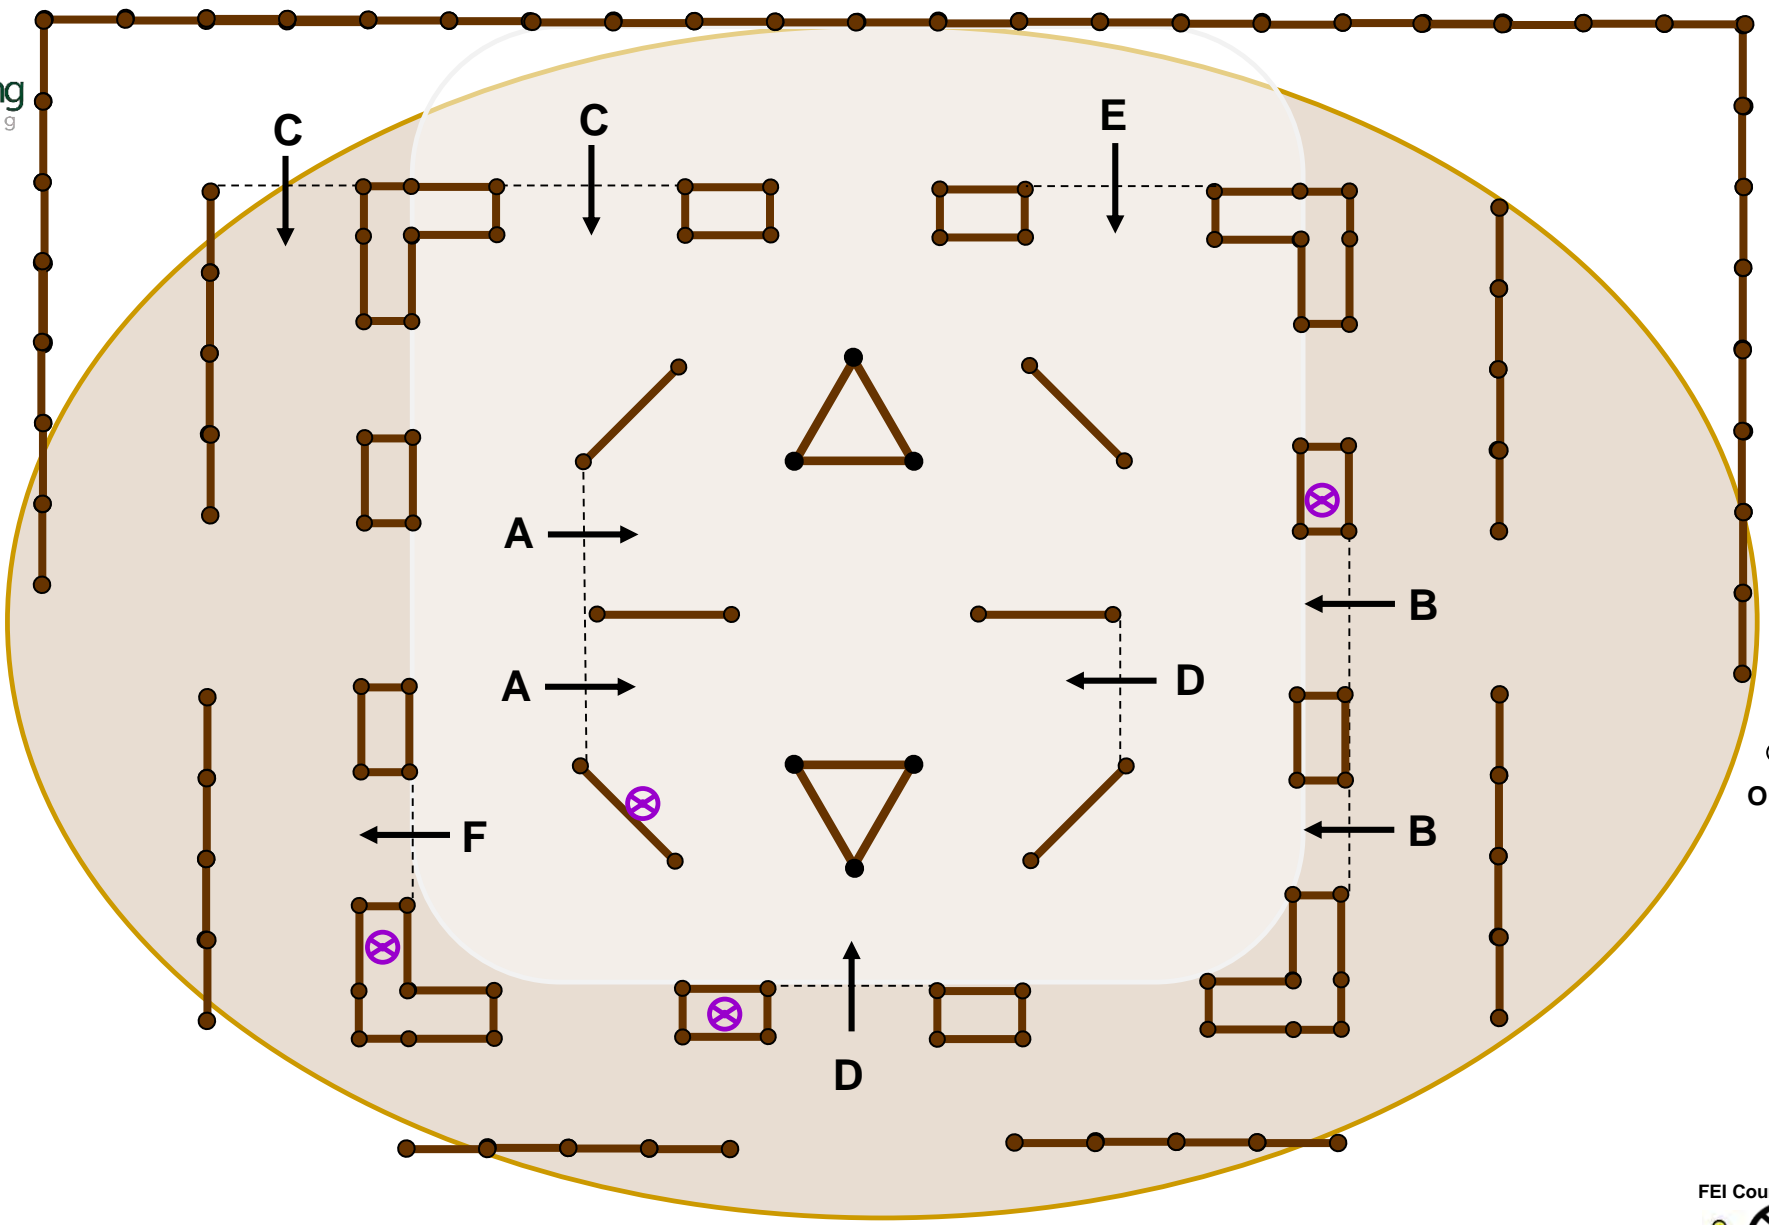

Horse Driving
Kronenberg

⊗ 4 Knock Down Element

FEI Course Designer

Alexander Flocke