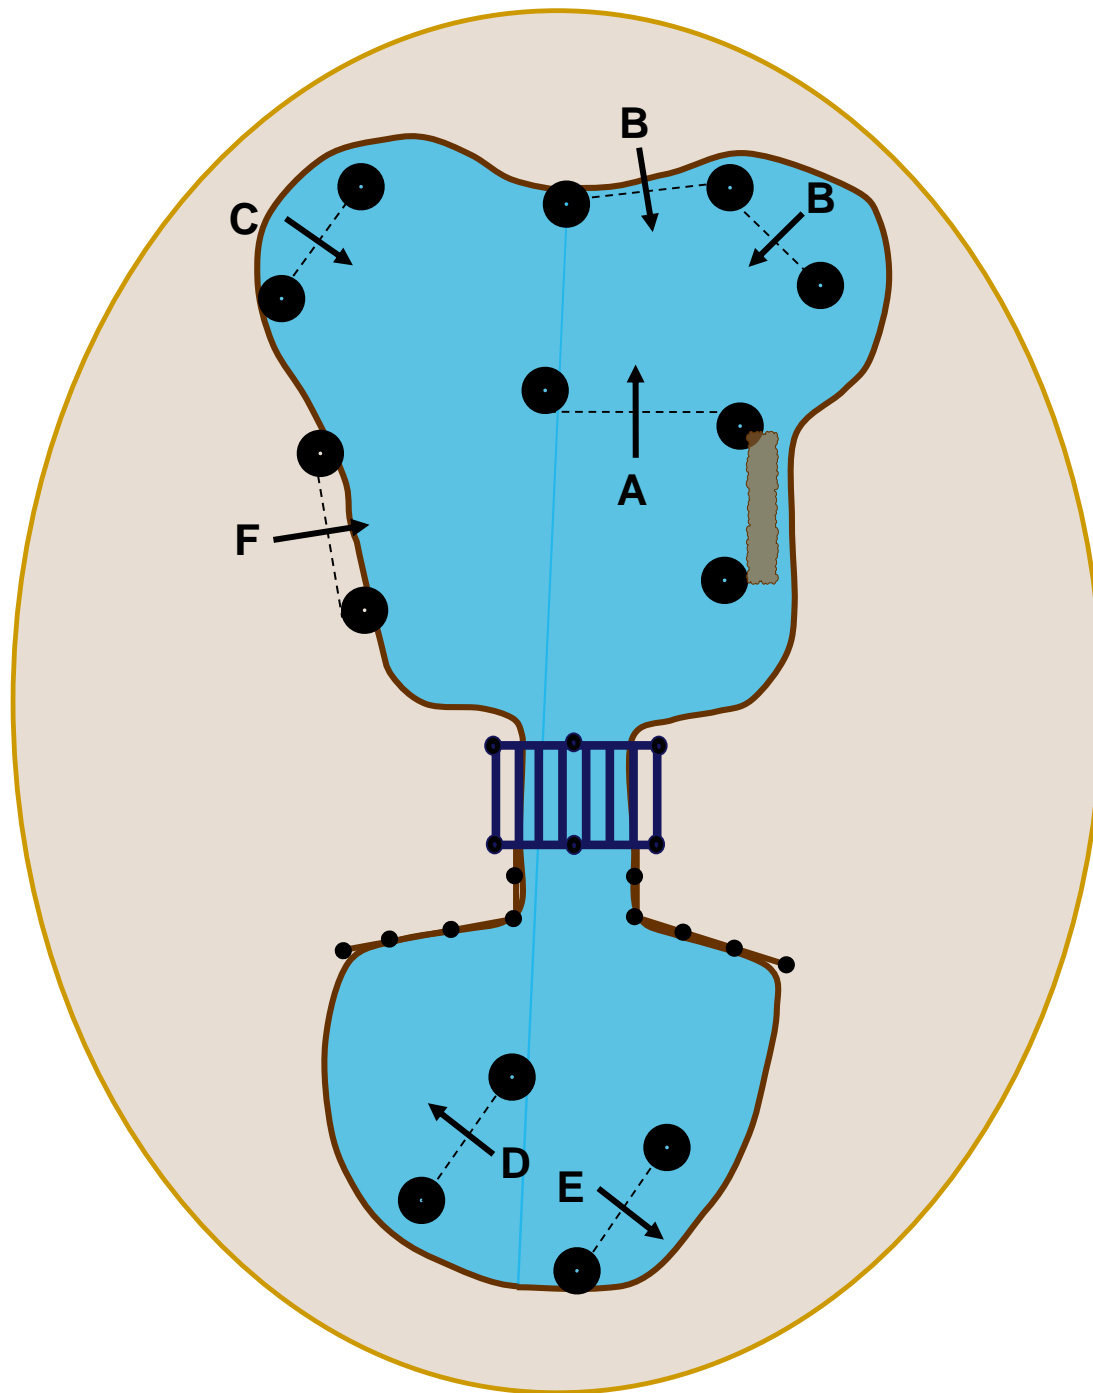

Horse Driving
Kronenberg

O3

FEI Course Designer

Alexander Flocke