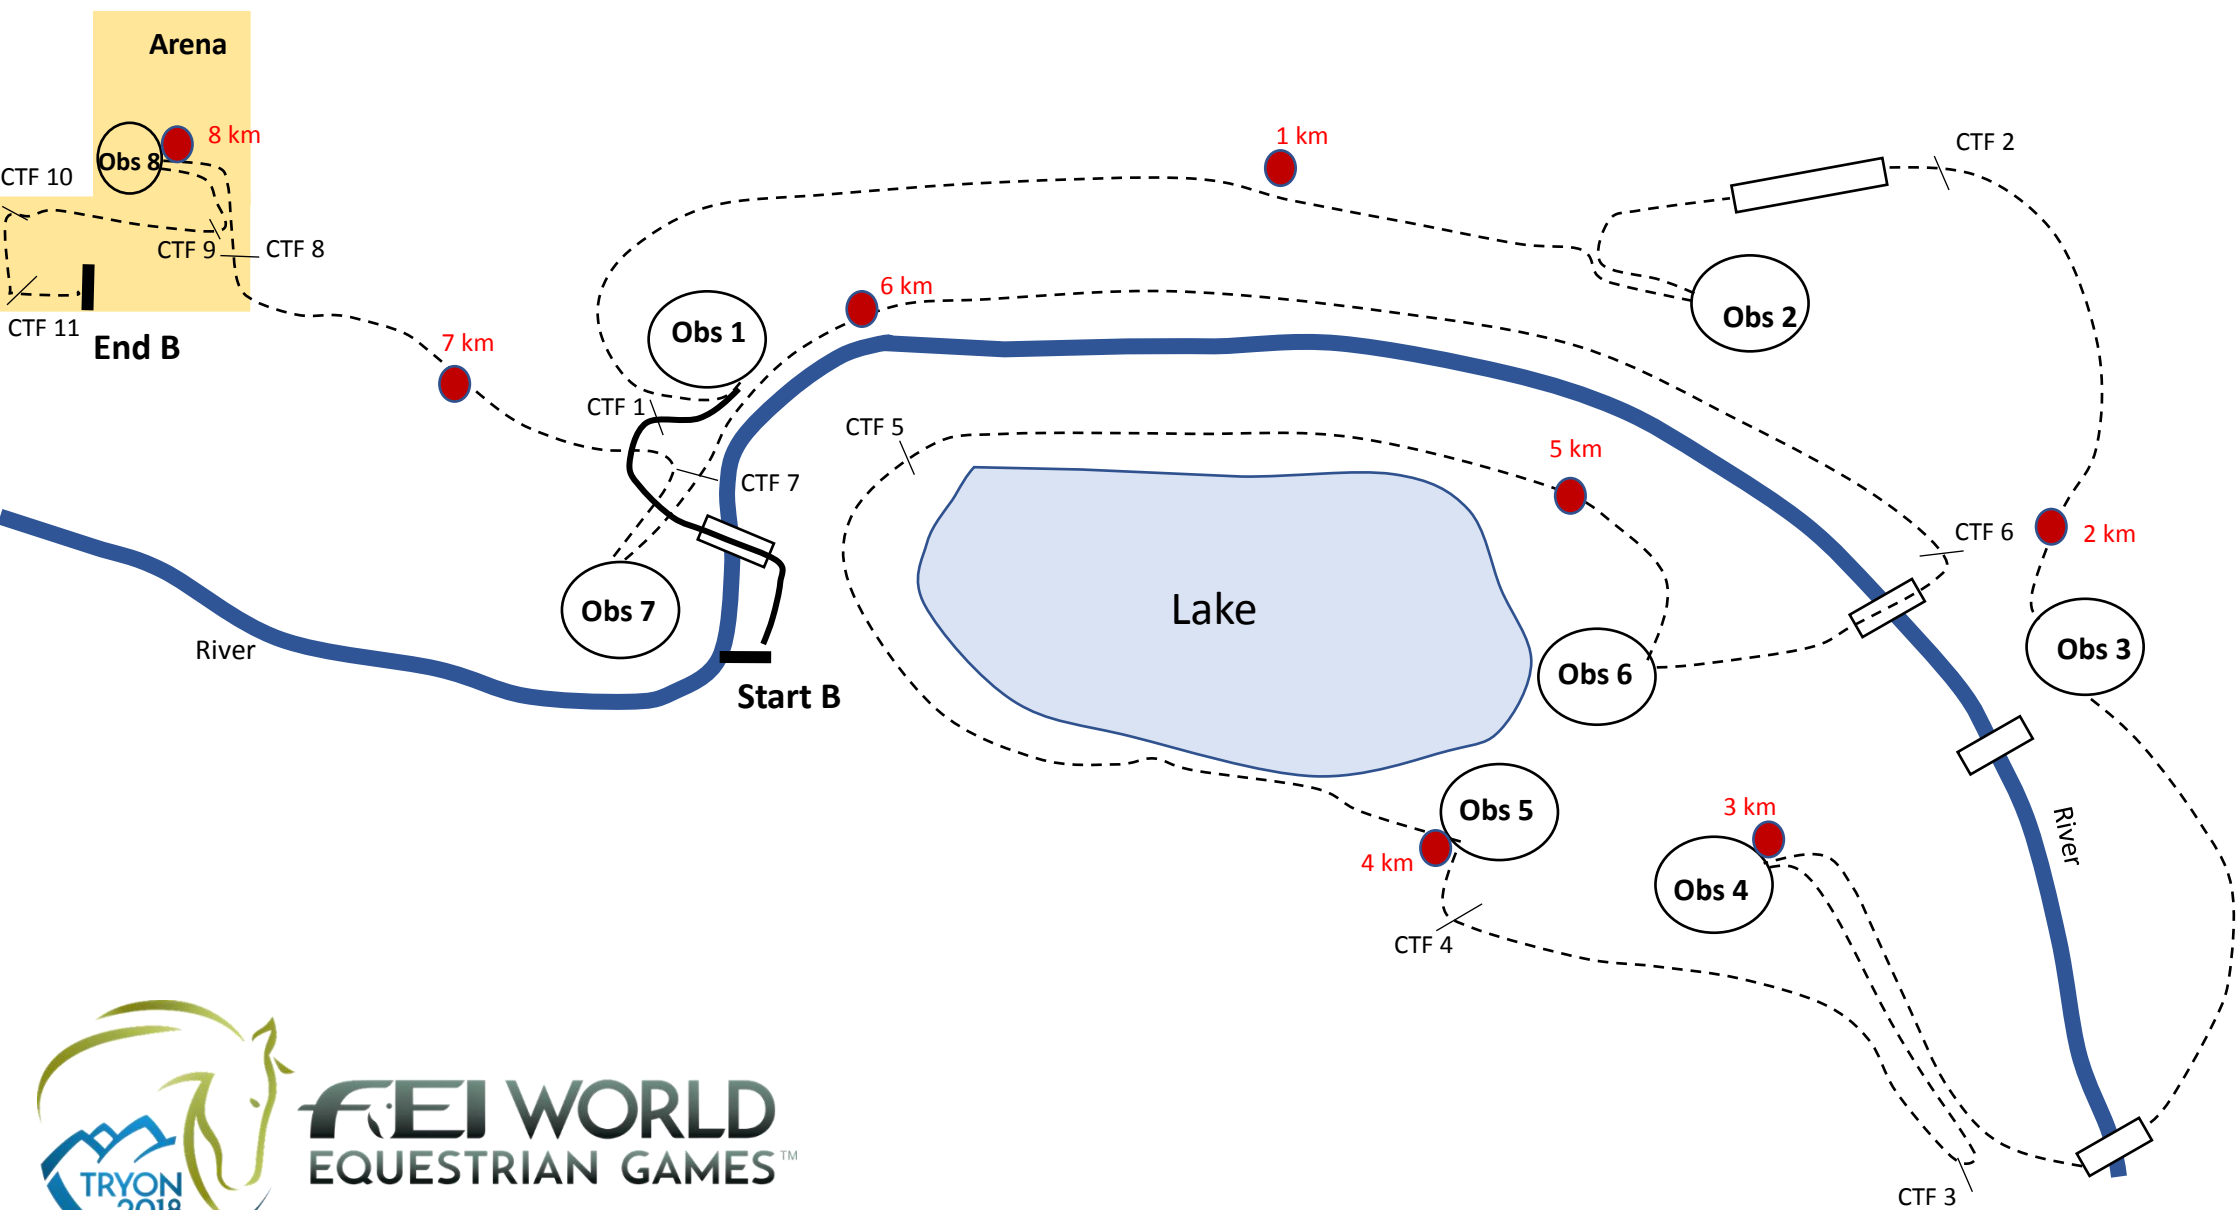

Driving Marathon Course

SECTION A & TRANSITION SECTION.

Start A

- 1 FTE
- 2 FTE
- 3 FTE
- 1 KM
- 4 FTE
- 2 KM
- 5 FTE
- 2925 m

START TRANSITION
END TRANSITION
500 m

SECTION B

- Start B
- CTF 1
- OBS 1
- 1 Km
- OBS 2
- CTF 2
- 2 Km
- OBS 3
- OBS 4
- 3 Km
- CTF 3
- CTF 4
- OBS 5
- 4 KM
- CTF 5
- 5 Km
- OBS 6
- CTF 6
- 6 Km
- CTF 7
- OBS 7
- 7 KM
- CTF 8
- OBS 8
- 8 Km
- CTF 9
- CTF 10
- CTF 11

FEI WORLD
EQUESTRIAN GAMES™

8230 m