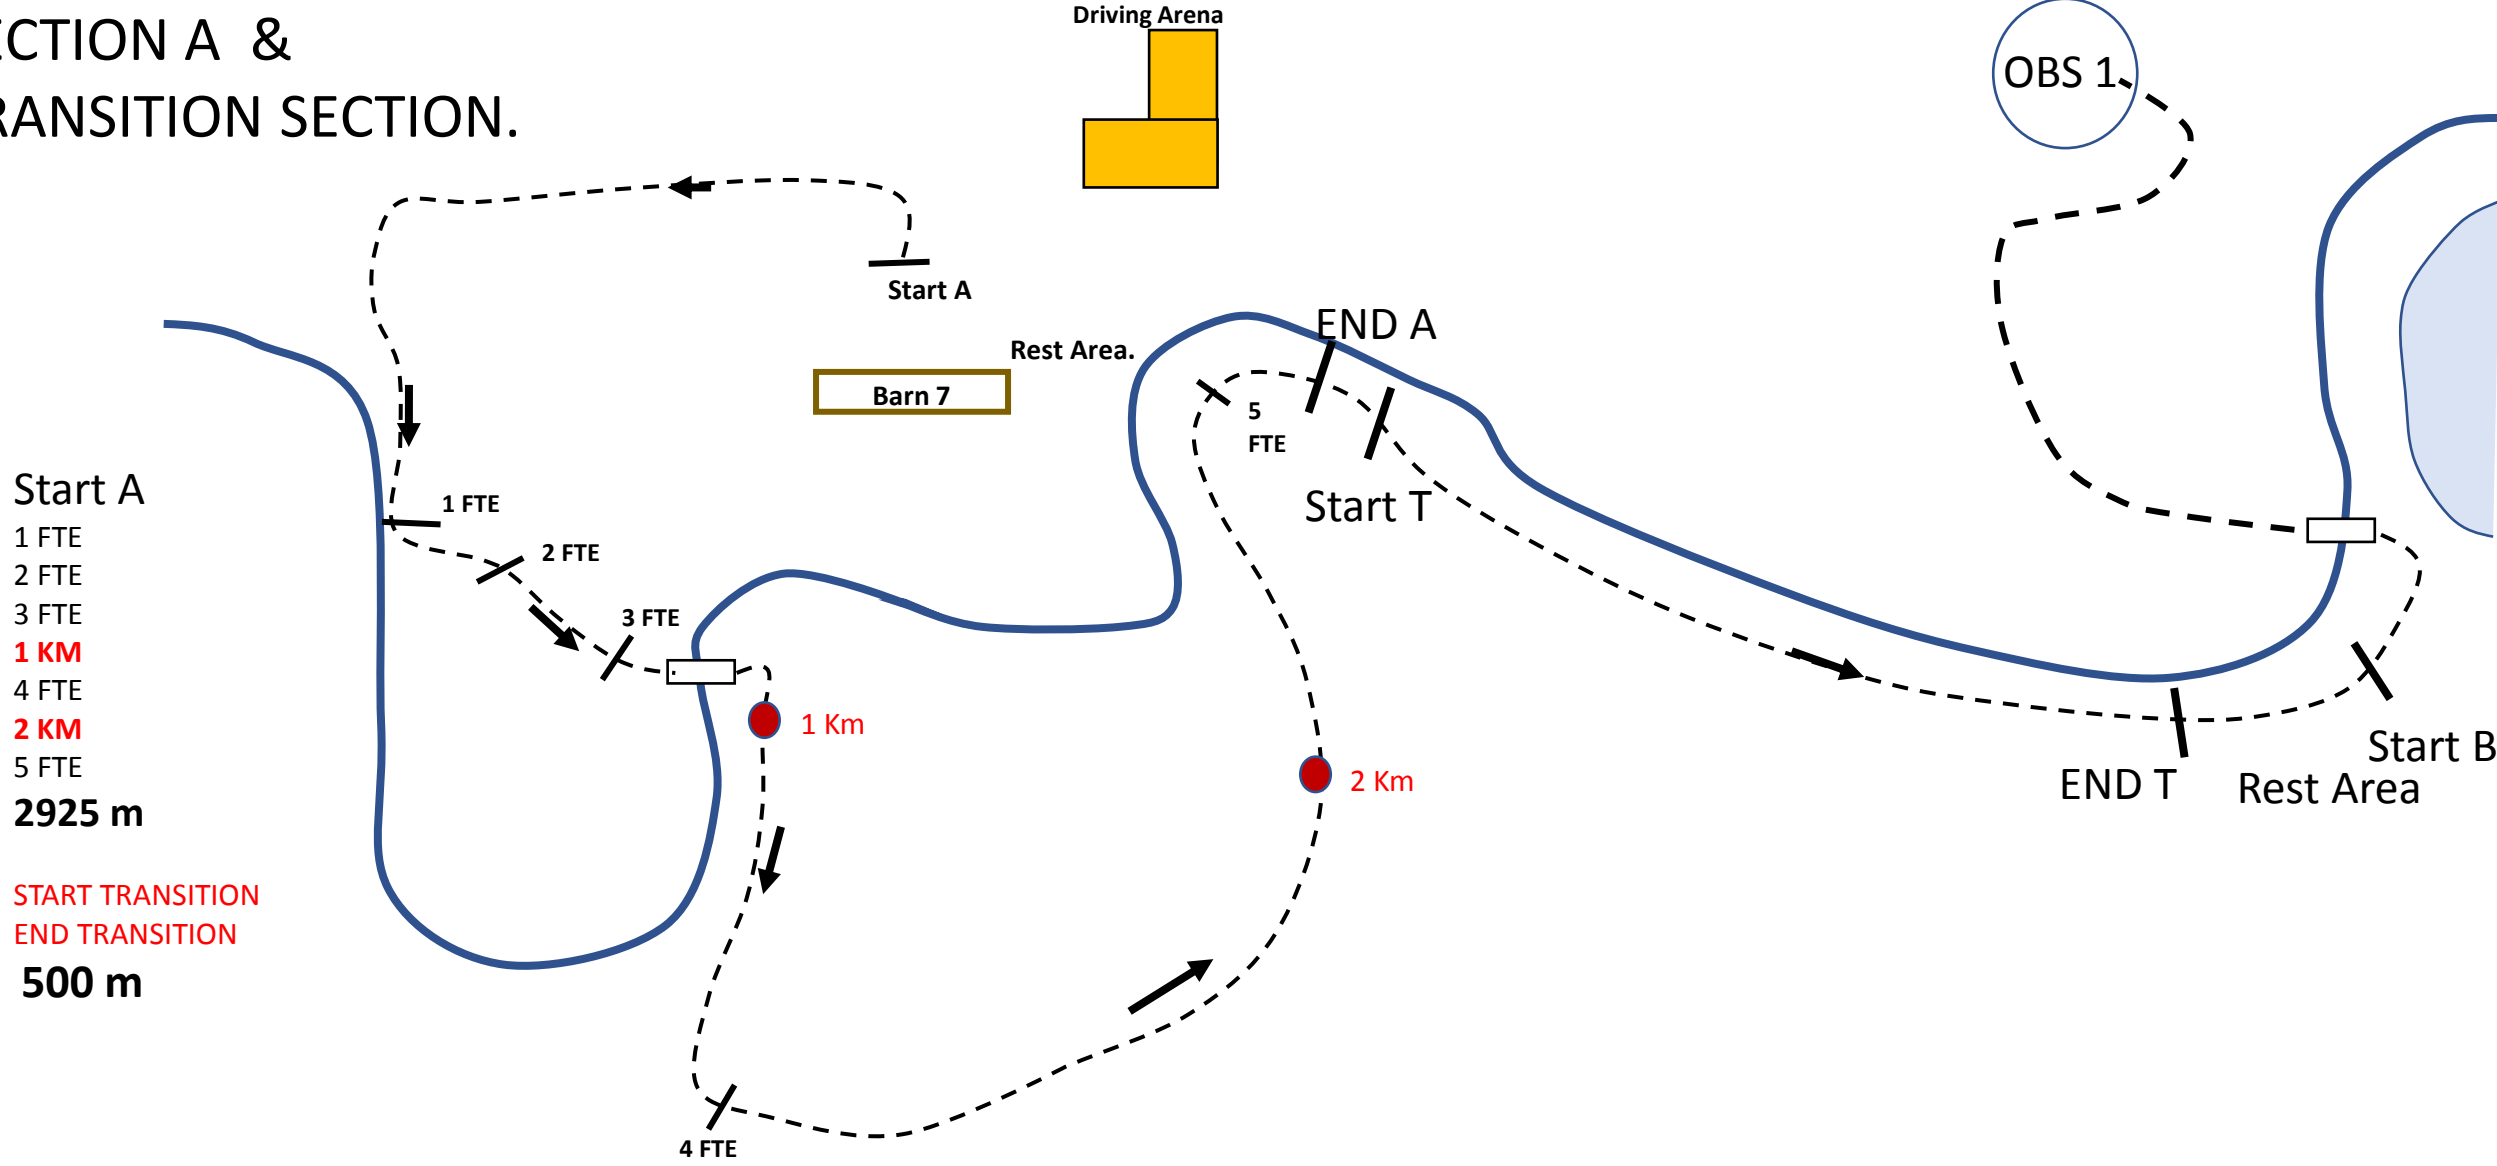

Driving Marathon Course

SECTION A & TRANSITION SECTION.

Start A

- 1 FTE
- 2 FTE
- 3 FTE
- 1 KM
- 4 FTE
- 2 KM
- 5 FTE
- 2925 m

START TRANSITION
END TRANSITION
500 m

SECTION B

- Start B
- CTF 1
- OBS 1
- 1 Km
- OBS 2
- CTF 2
- 2 Km
- OBS 3
- OBS 4
- 3 Km
- CTF 3
- CTF 4
- OBS 5
- 4 KM
- CTF 5
- 5 Km
- OBS 6
- CTF 6
- 6 Km
- CTF 7
- OBS 7
- 7 KM
- CTF 8
- OBS 8
- 8 Km
- CTF 9
- CTF 10
- CTF 11

FEI WORLD
EQUESTRIAN GAMES™

8230 m